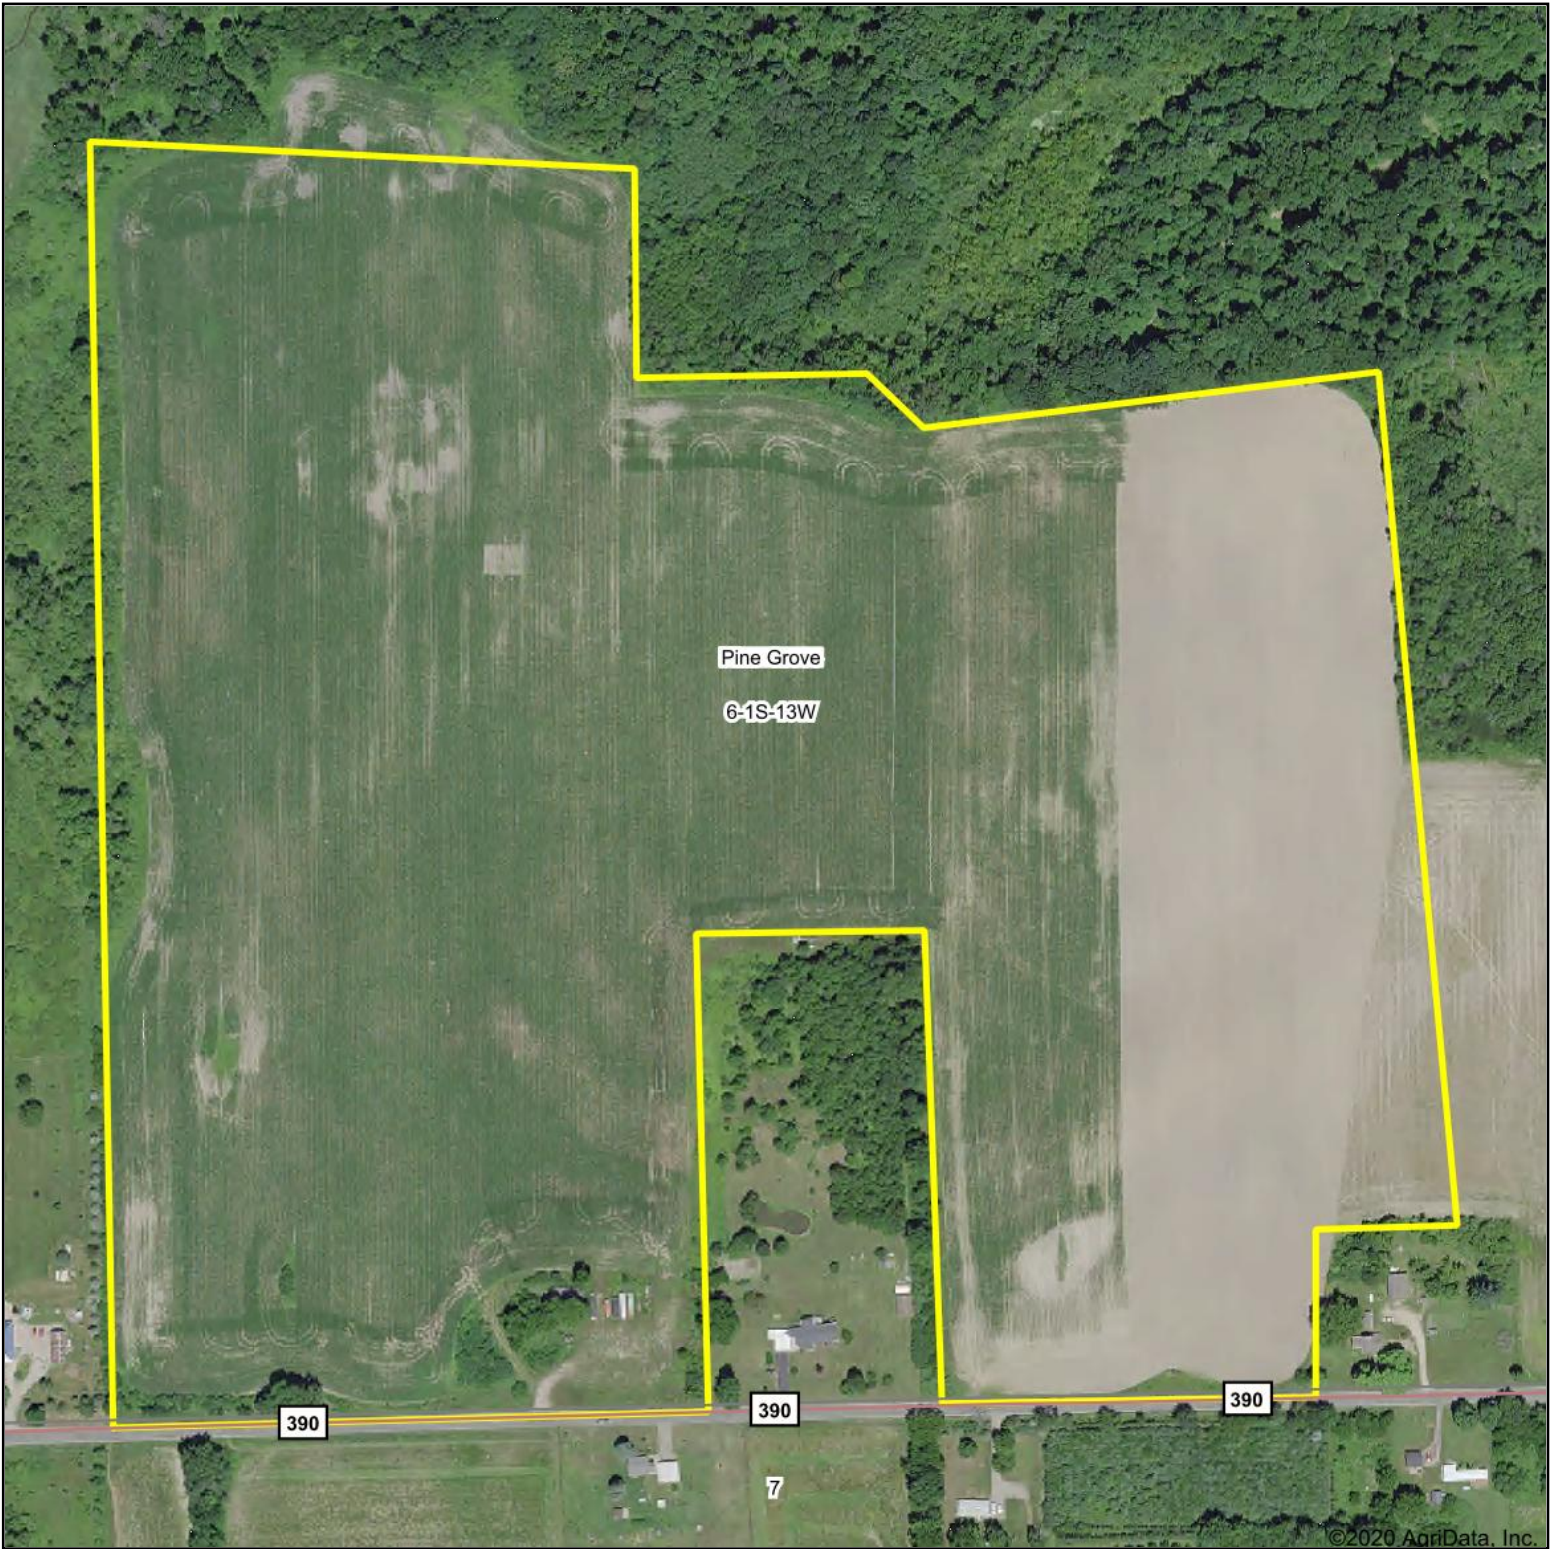

# Aerial Map

©2020 AgriData, Inc.

Map Center: 42° 24' 25.91, -85° 52' 22.91

**6-1S-13W**  
**Van Buren County**  
**Michigan**

8/18/2020