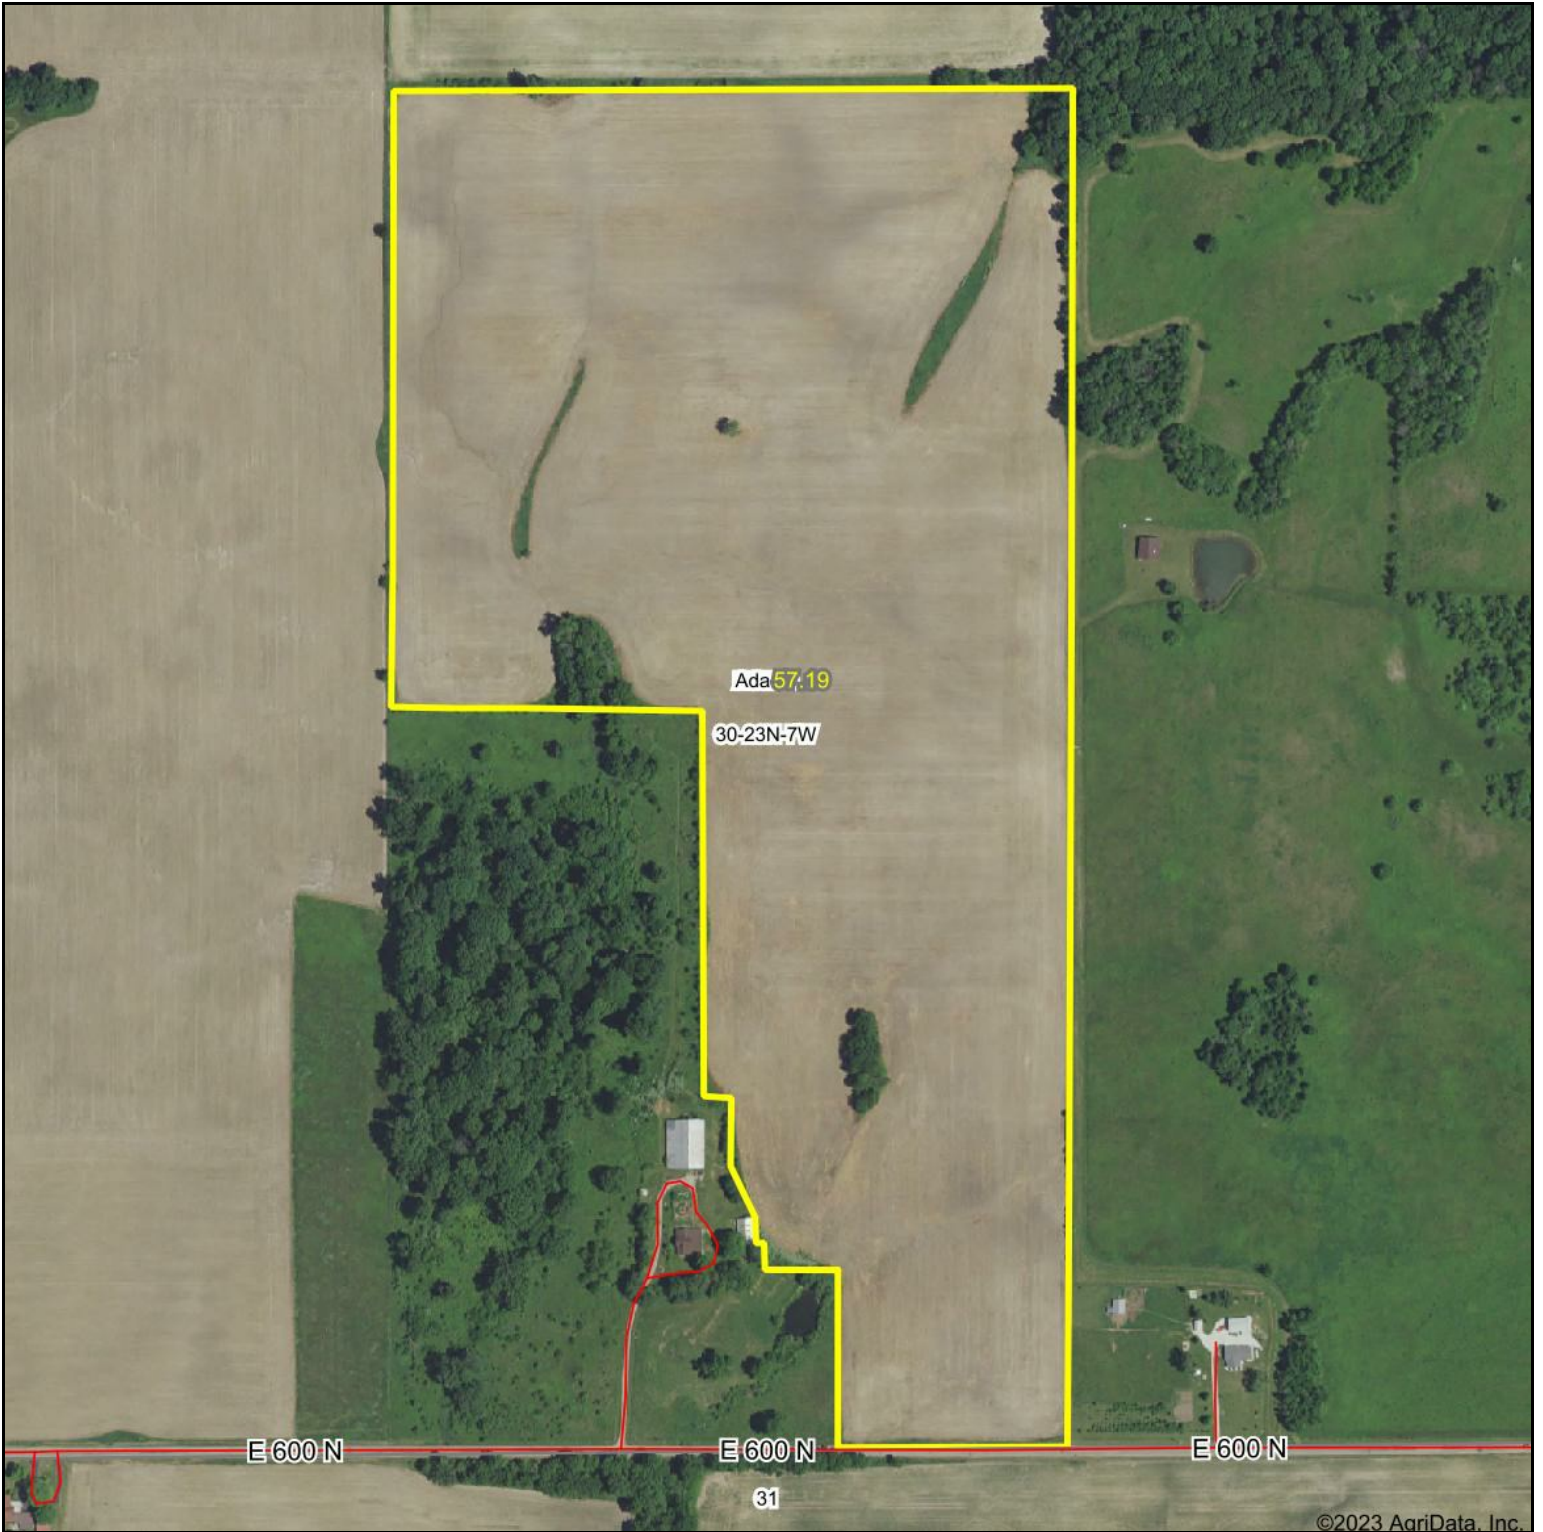

Schluttenhofer Map

©2023 AgriData, Inc.

Map Center: 40° 24' 25.6, -87° 15' 4.84

30-23N-7W
Warren County
Indiana

Maps Provided By:
 **surety**
CUSTOMIZED ONLINE MAPPING
© AgriData, Inc. 2023 www.AgriDataInc.com

4/4/2023