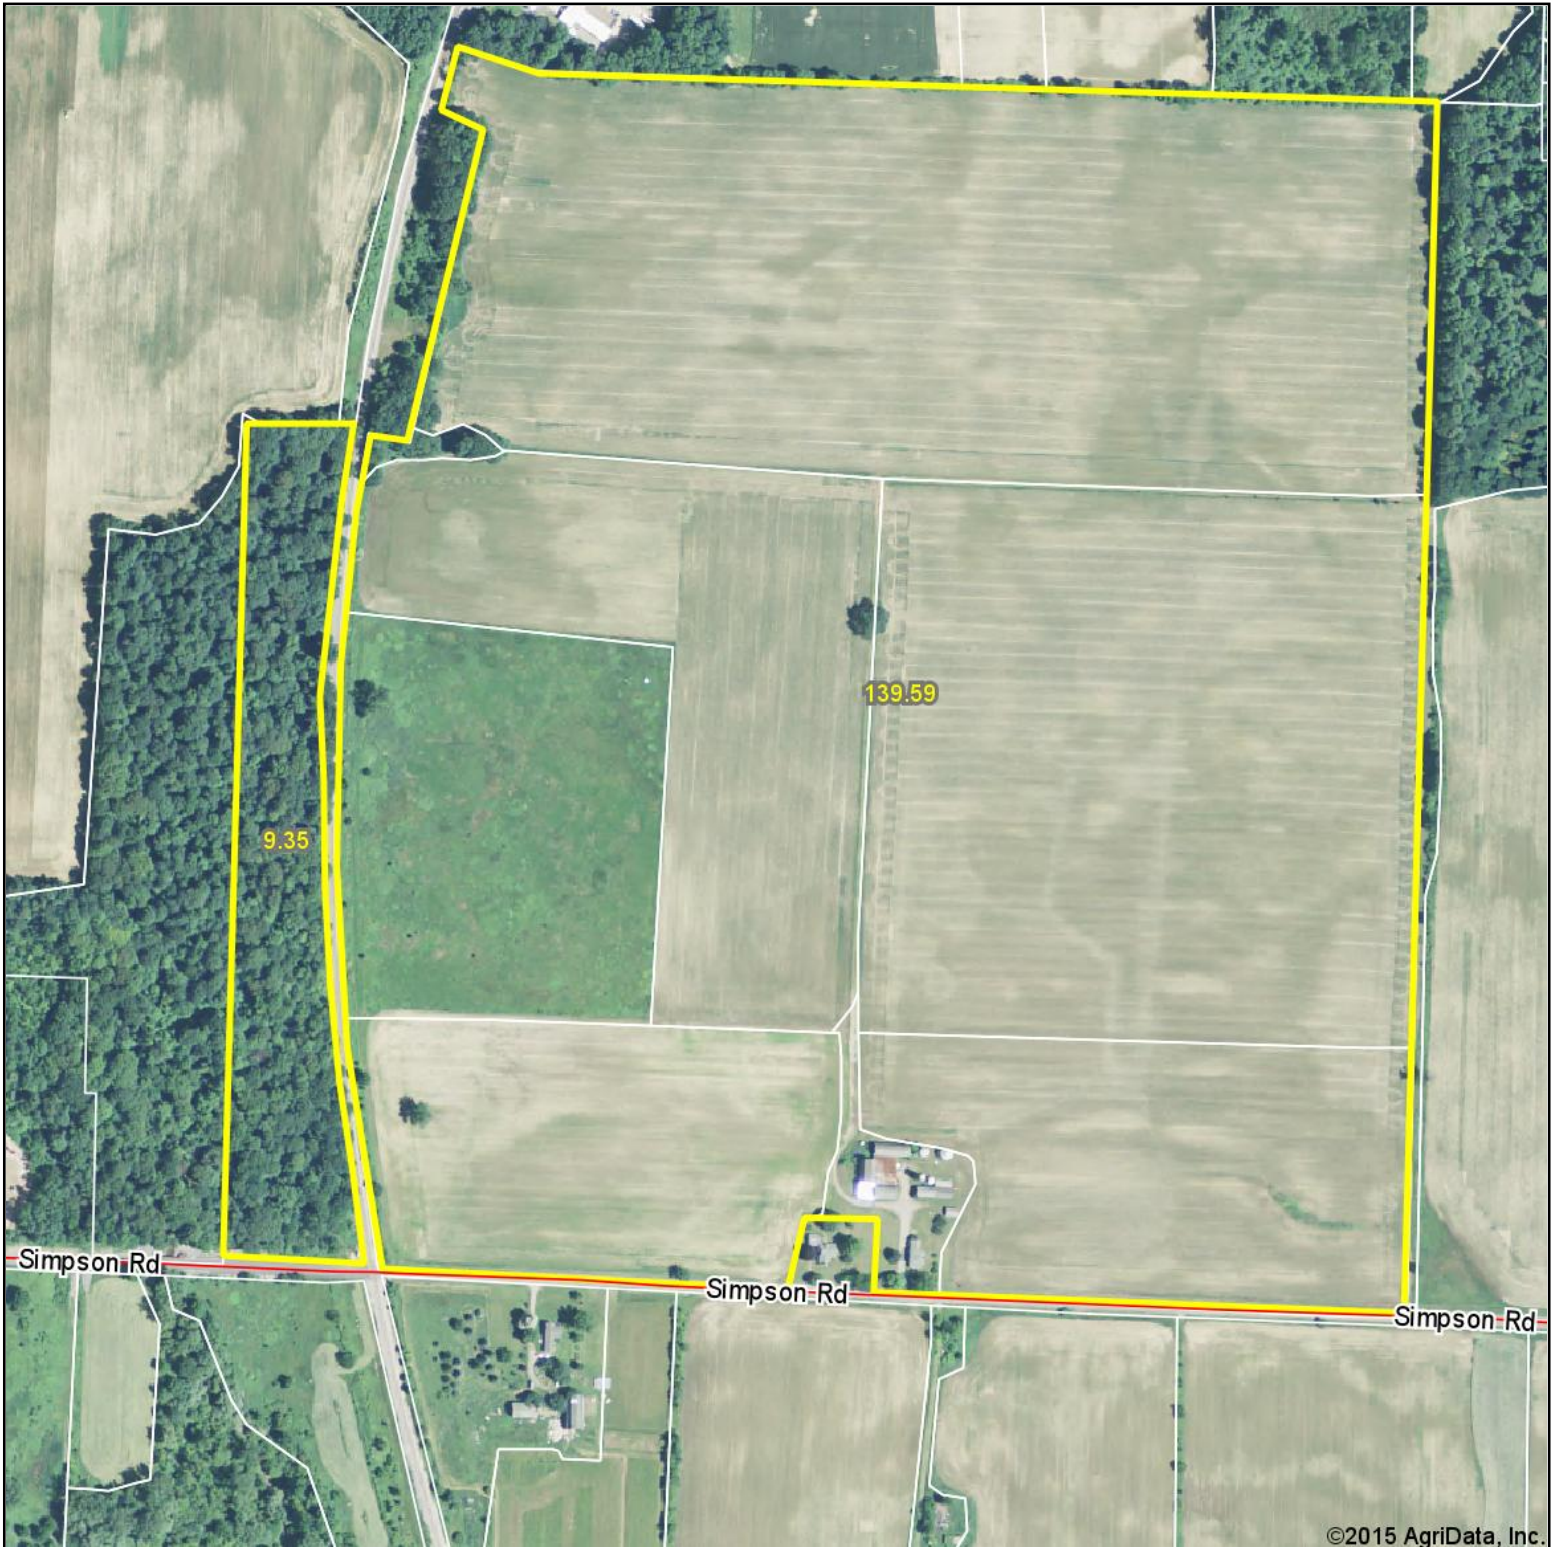

Aerial Map

map center: 42° 54' 25.1, 77° 52' 11.39

scale: 5590

2/27/2015

Maps Provided By:

CUSTOMIZED ONLINE MAPPING
© AgriData, Inc. 2014 www.AgriDataInc.com

Livingston County
New York