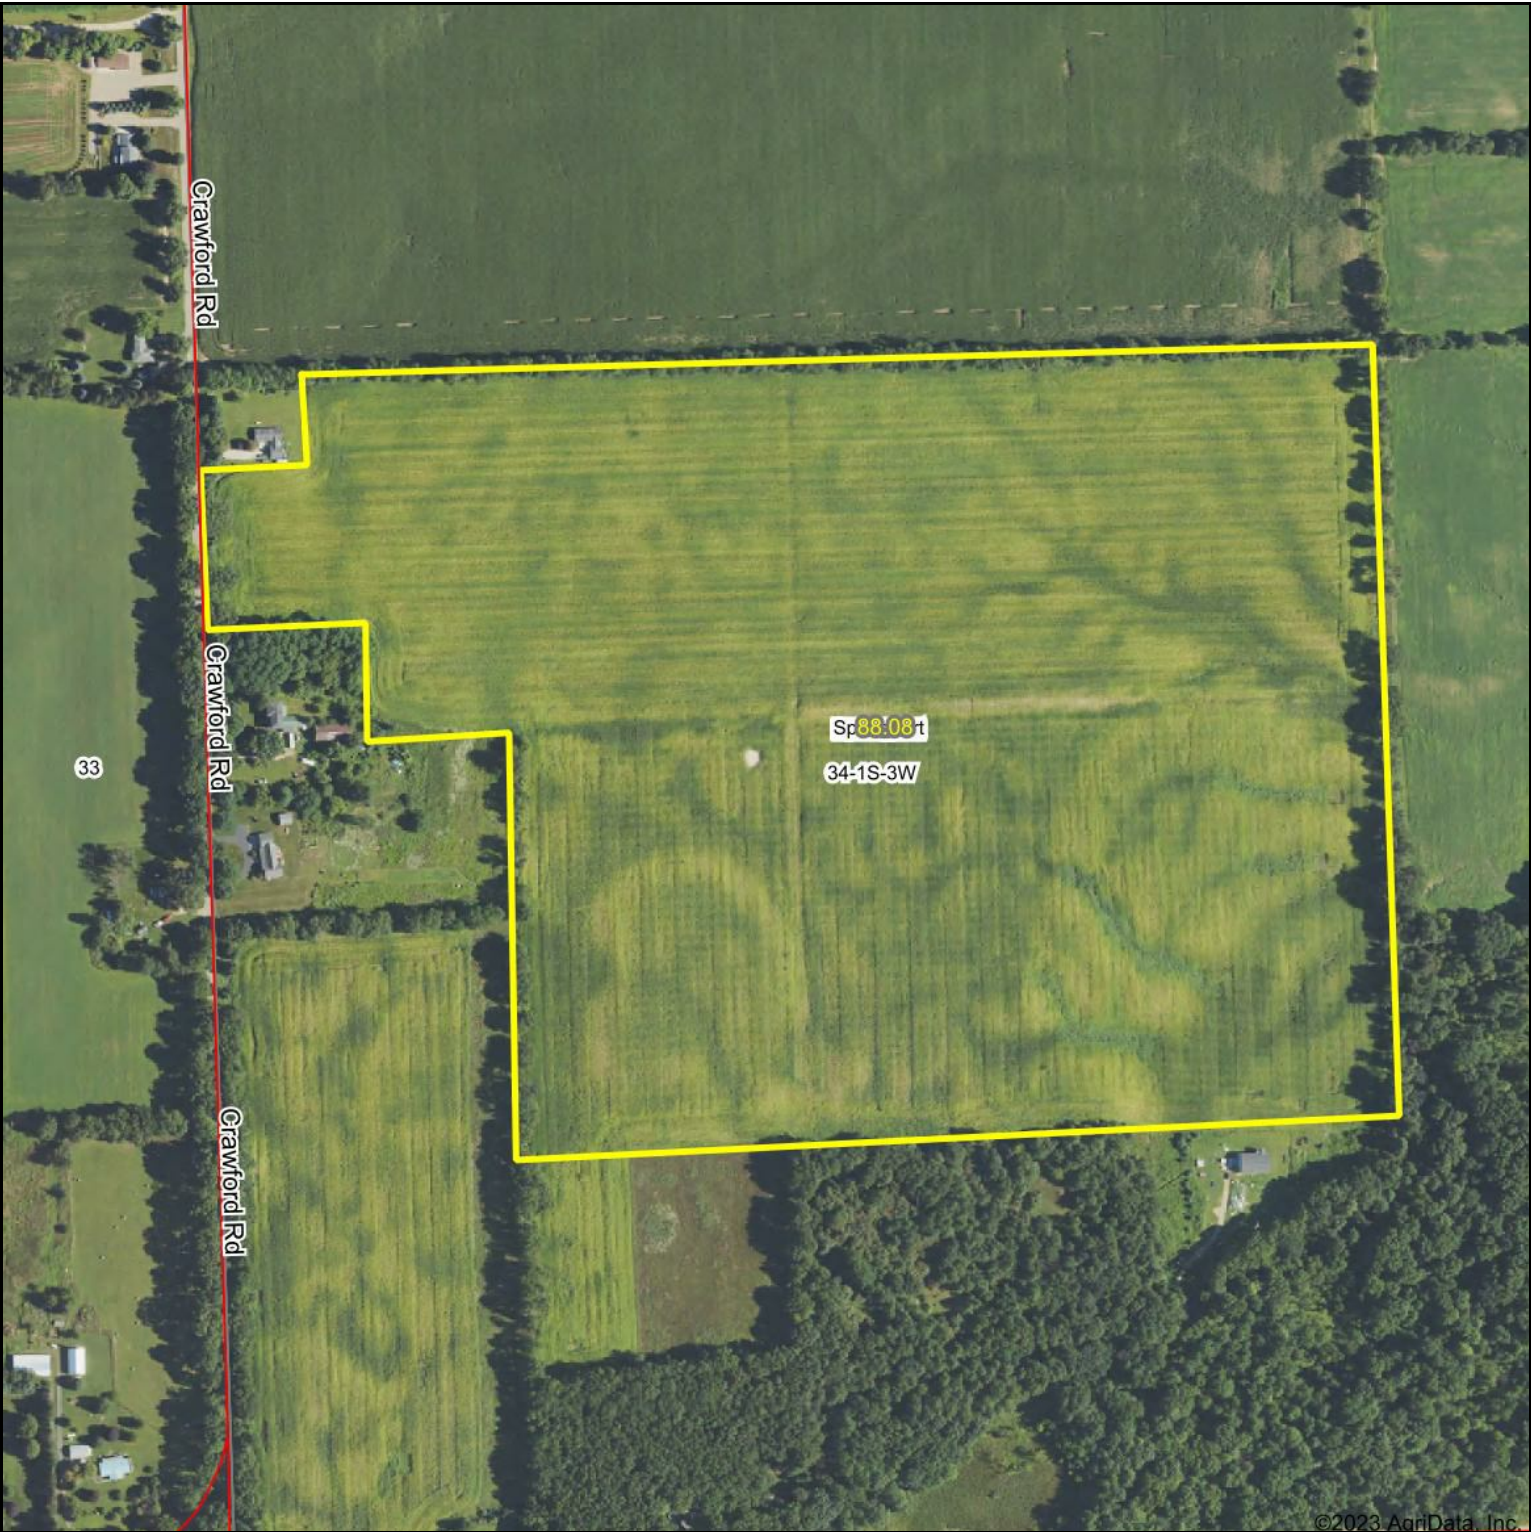

Cerny Farm

Boundary Center: 42° 20' 22.22, -84° 39' 16.27

0ft 489ft 978ft

© AgriData, Inc. 2023 www.AgriDataInc.com

34-1S-3W
Jackson County
Michigan

11/6/2023