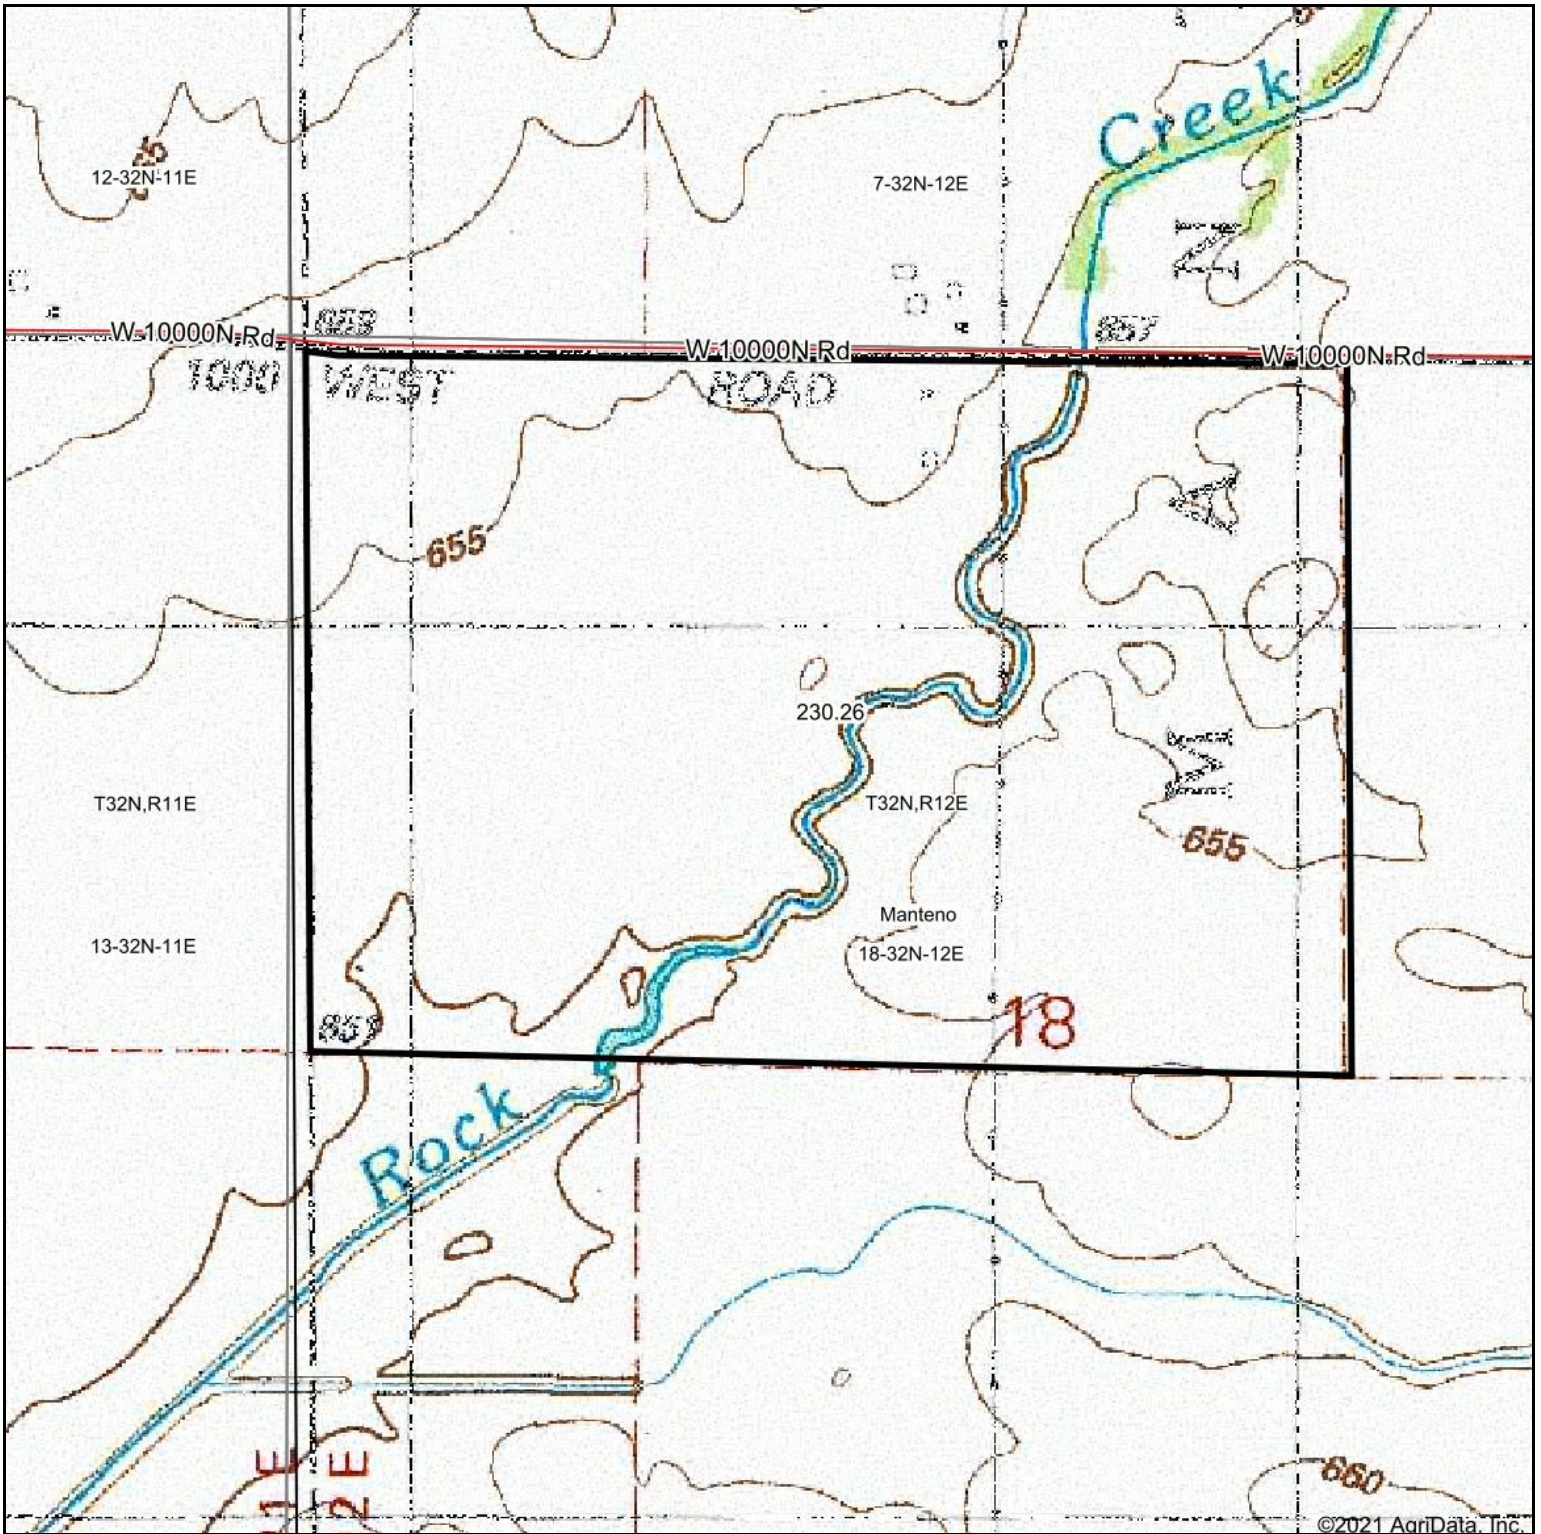

Topography Map

©2021 AgriData, Inc.

map center: 41° 15' 37.6, -87° 53' 25.87

Maps Provided By:

© AgriData, Inc. 2021 www.AgriDataInc.com

18-32N-12E
Kankakee County
Illinois

10/13/2021