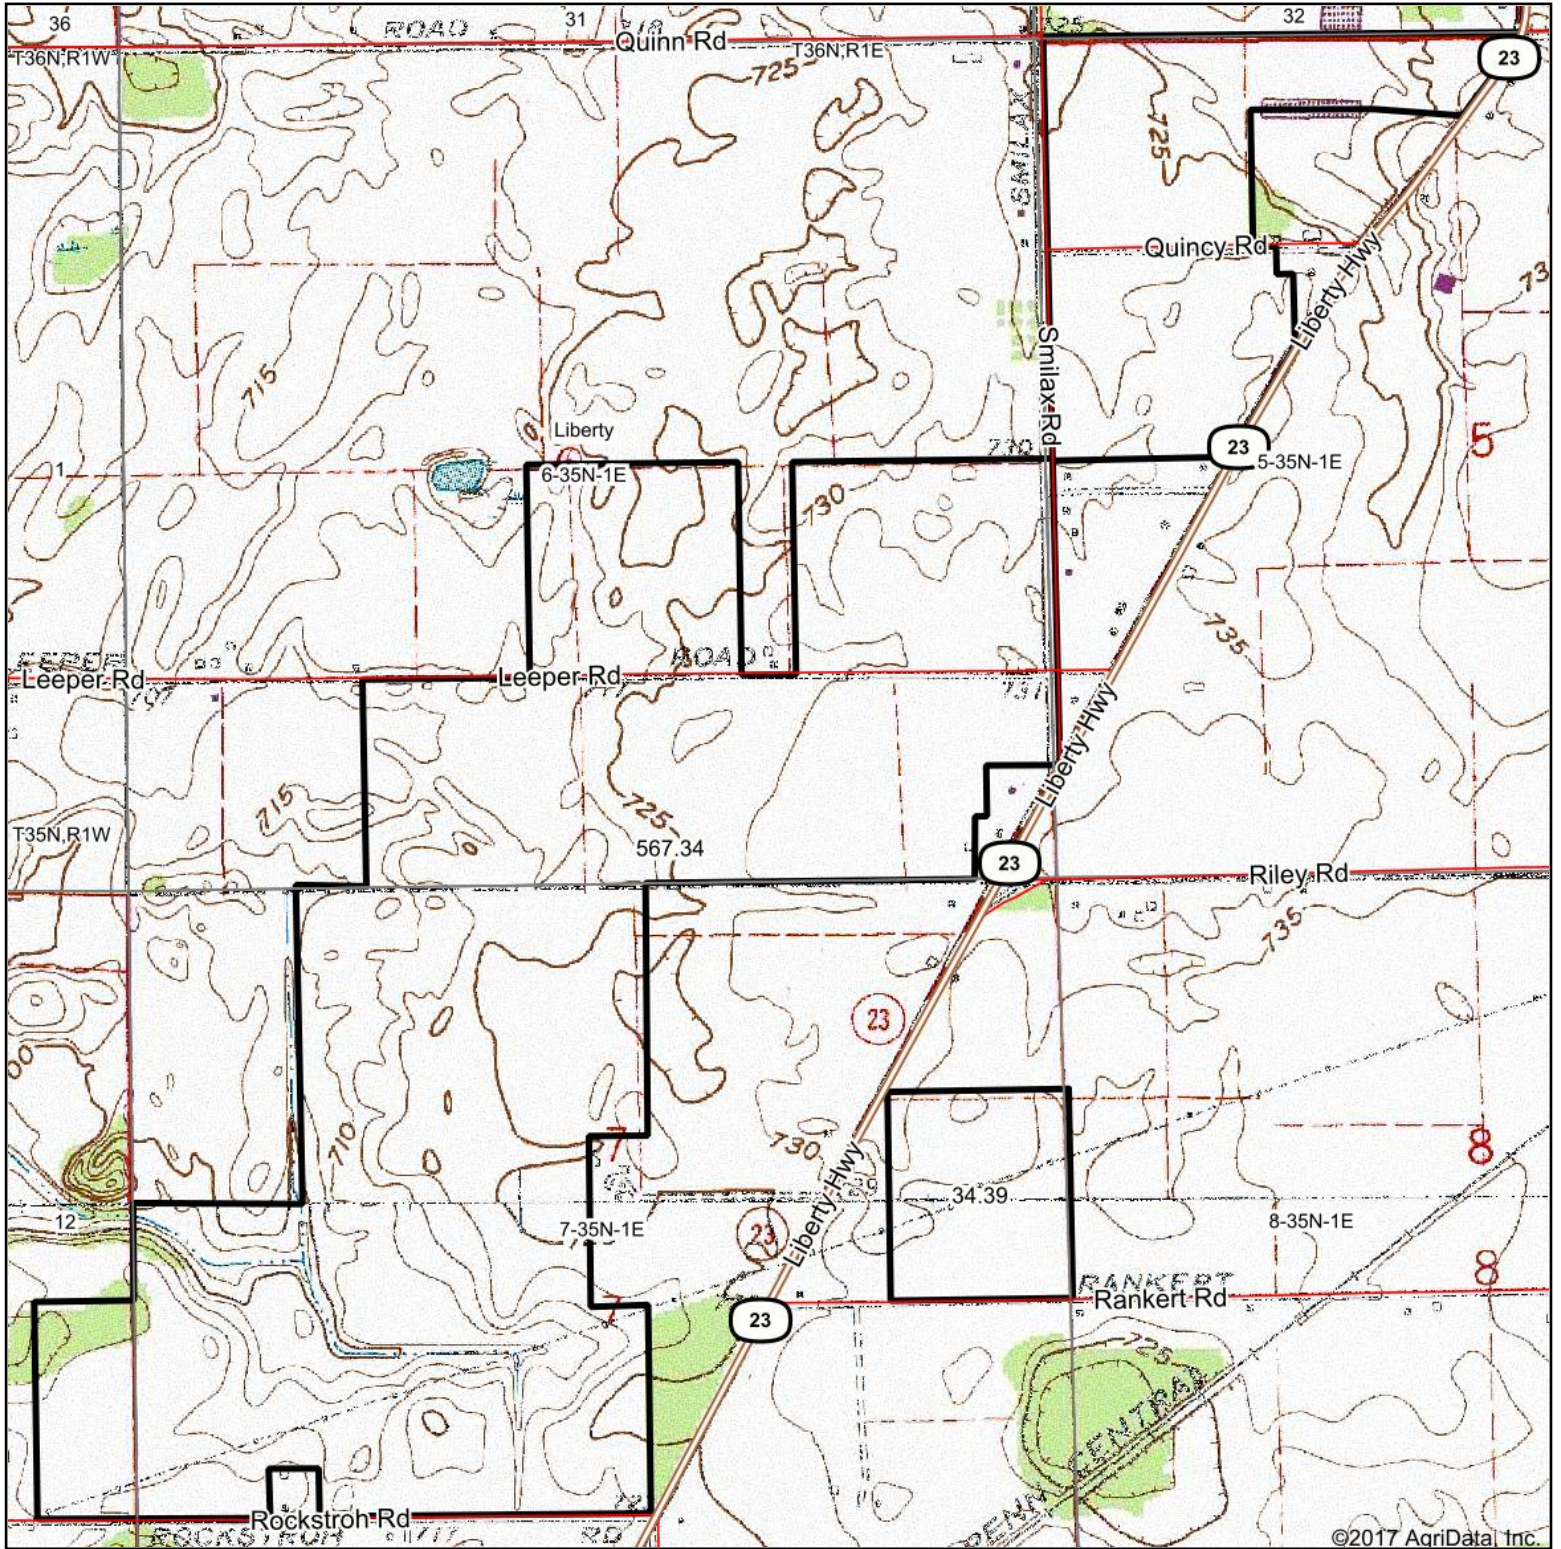

Topography Map

©2017 AgriData Inc.

map center: 41° 30' 26.52, -86° 27' 8.59

0ft 1385ft 2769ft

6-35N-1E
St Joseph County
Indiana

1/16/2018