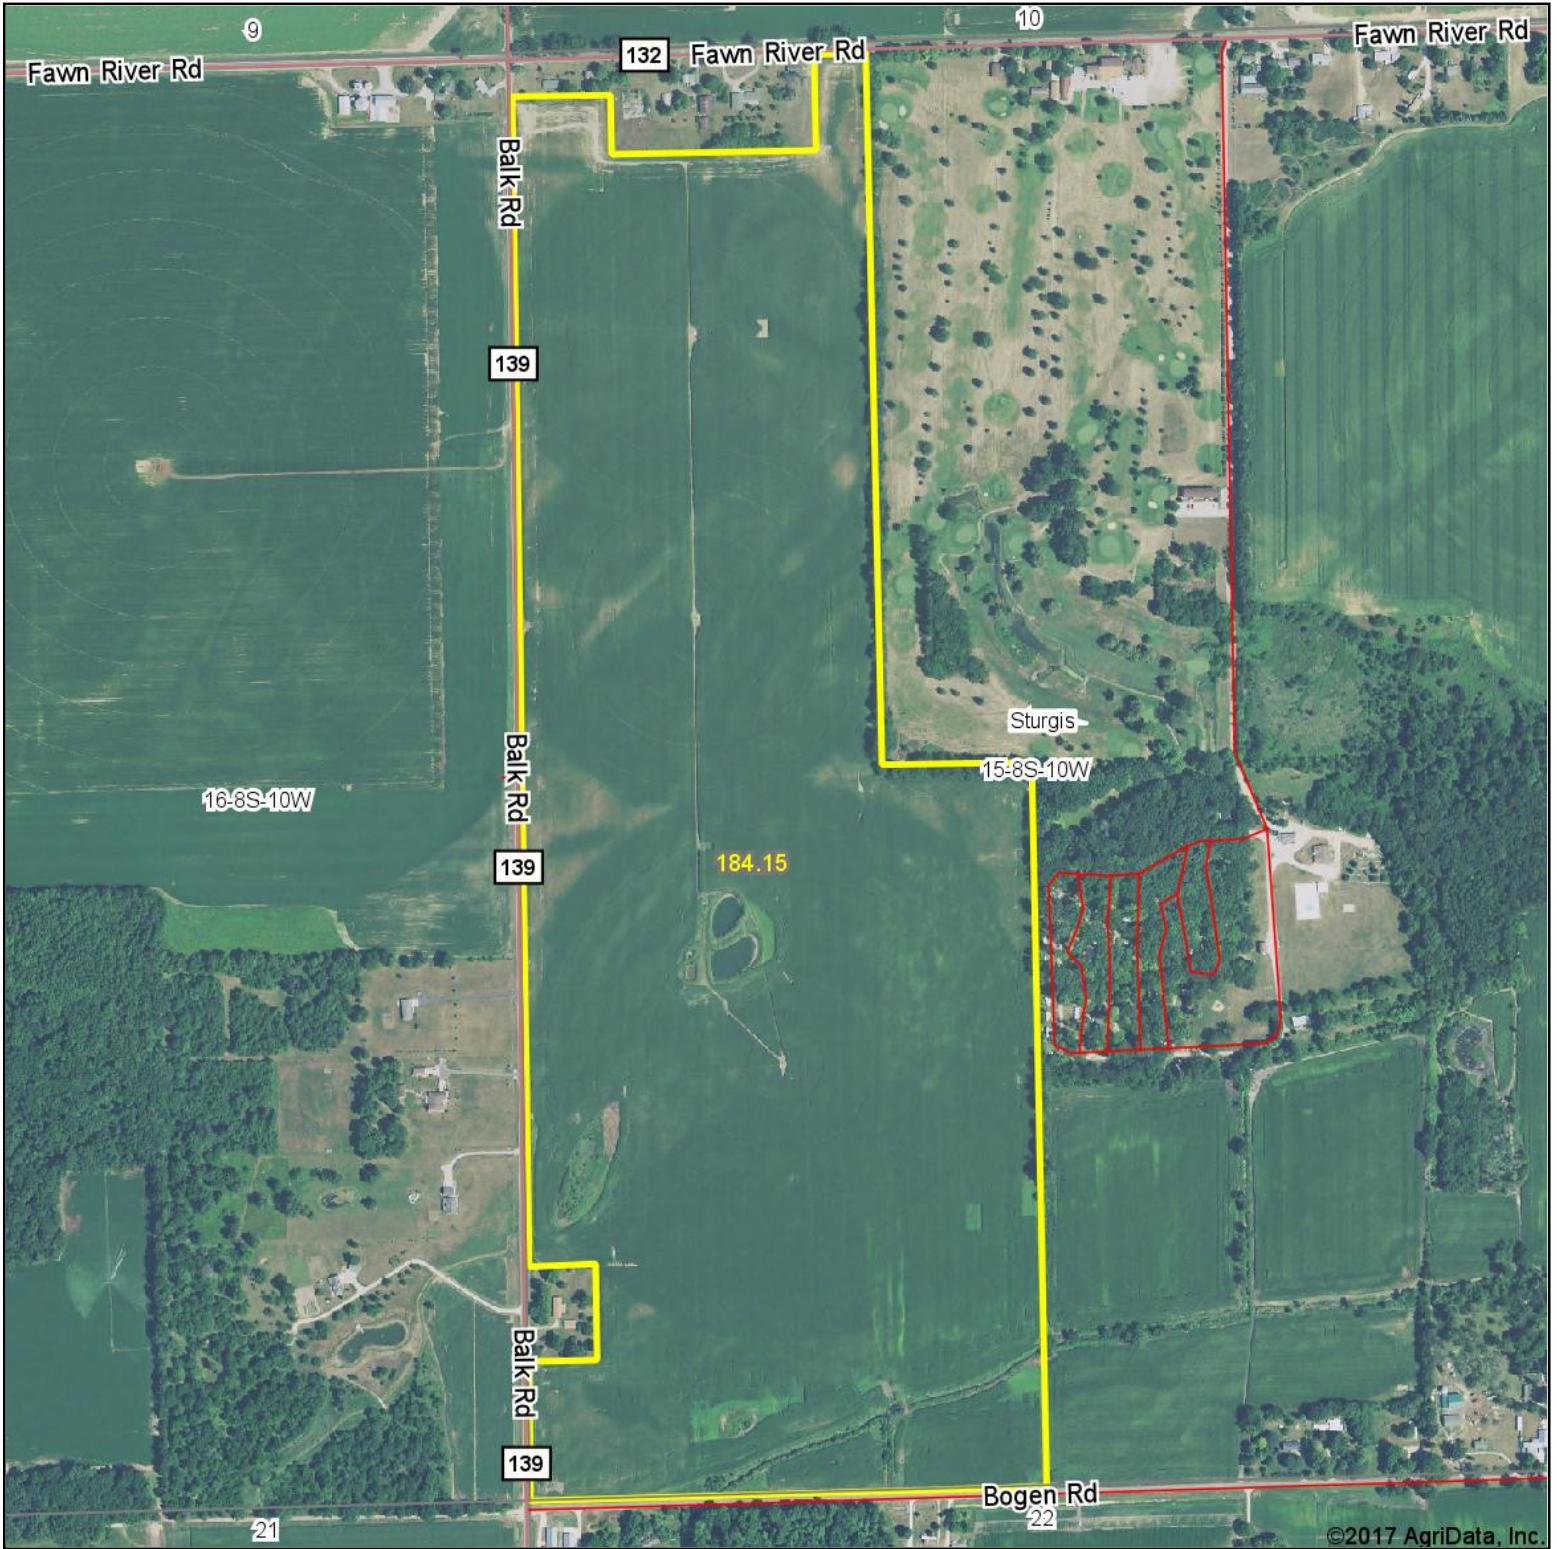

Aerial Map

map center: 41° 46' 25.55, -85° 27' 48.84

Maps Provided By:
surety
CUSTOMIZED ONLINE MAPPING
© AgriData, Inc. 2017 www.AgriDataInc.com

15-8S-10W
St Joseph County
Michigan

2/12/2017