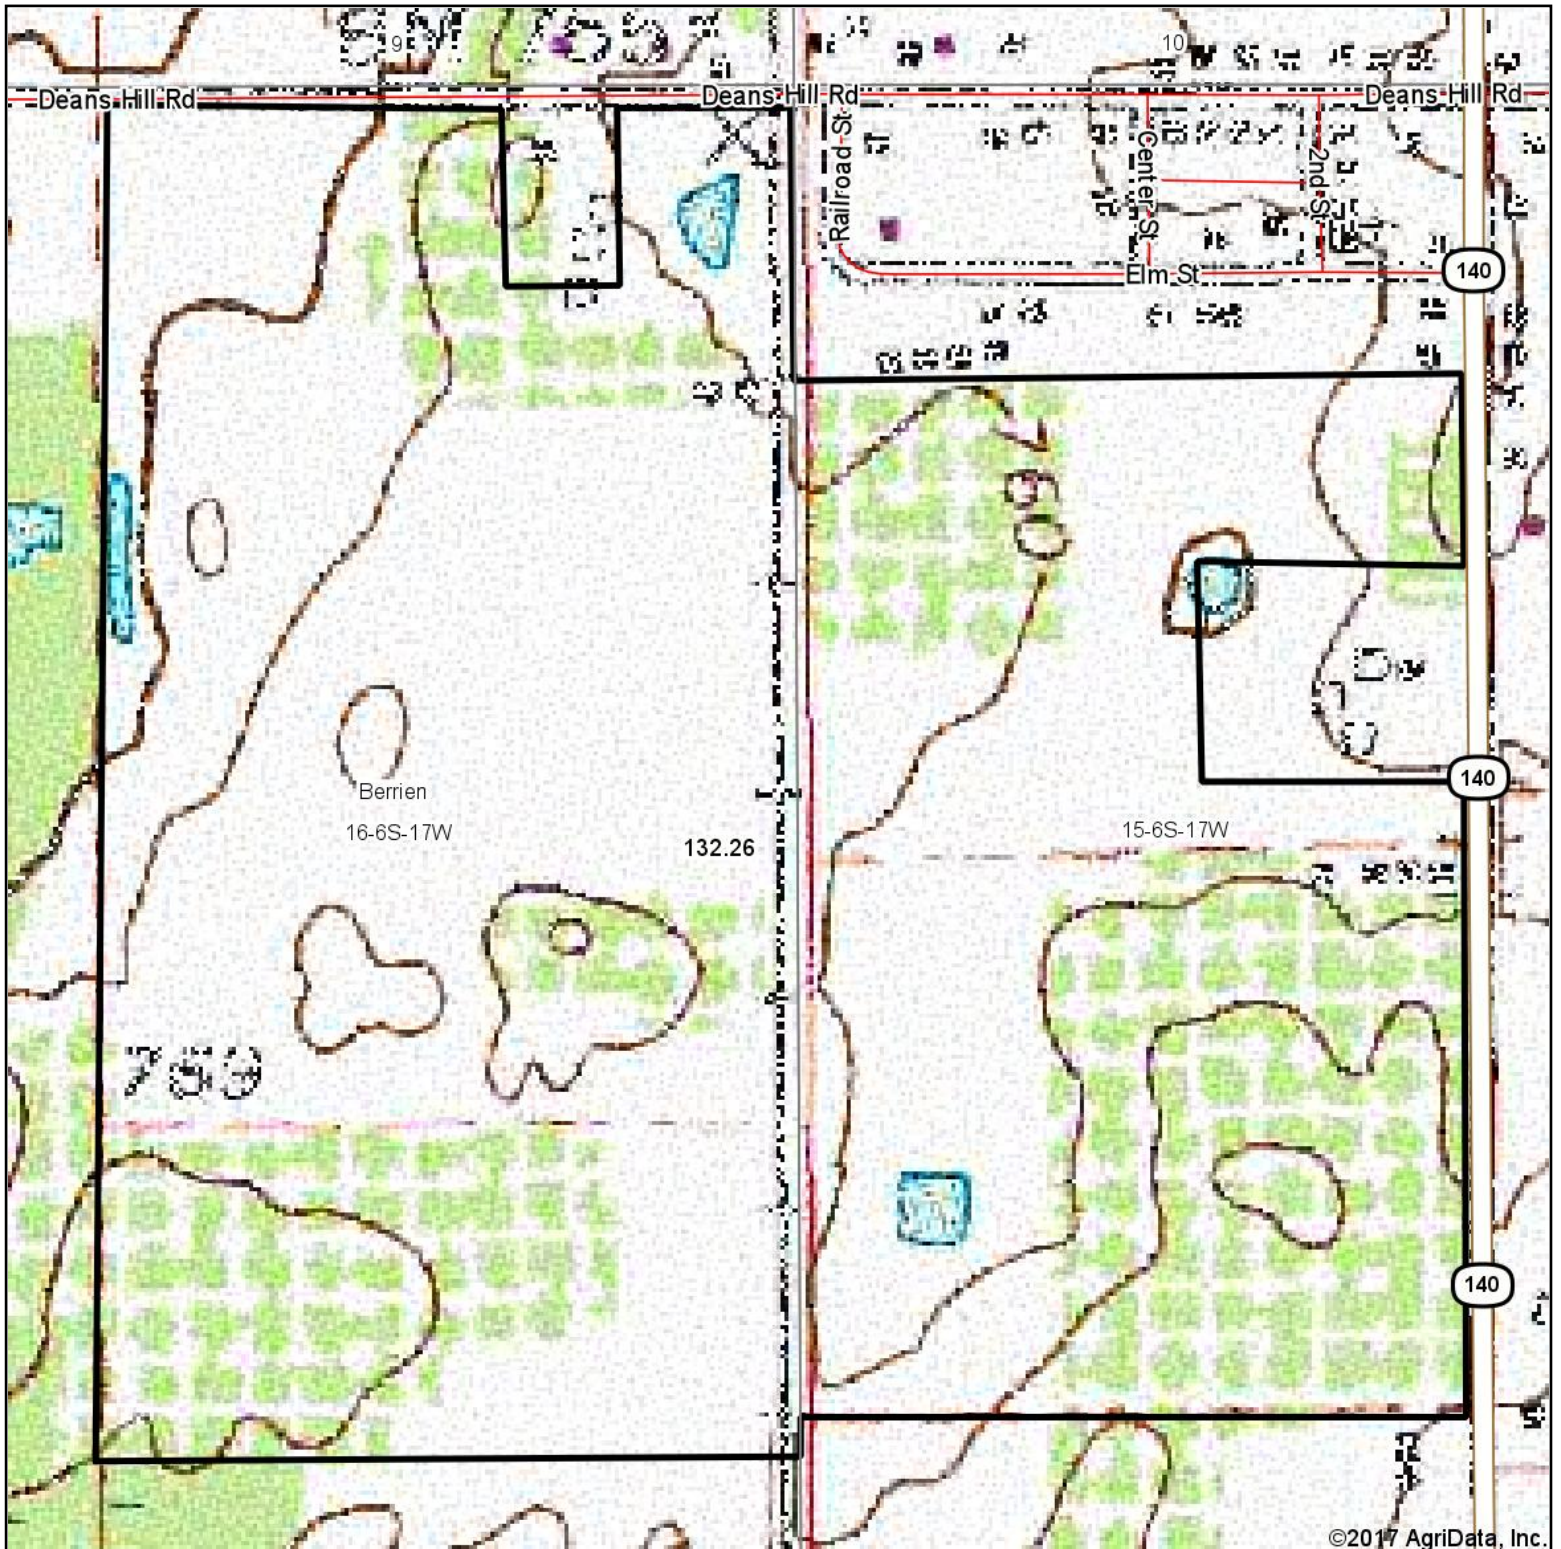

Topography Map

©2017 AgriData, Inc.

map center: 41° 57' 12.29, -86° 16' 52.98

Maps Provided By:

© AgriData, Inc. 2017

www.AgriDataInc.com

16-6S-17W
Berrien County
Michigan

2/13/2017