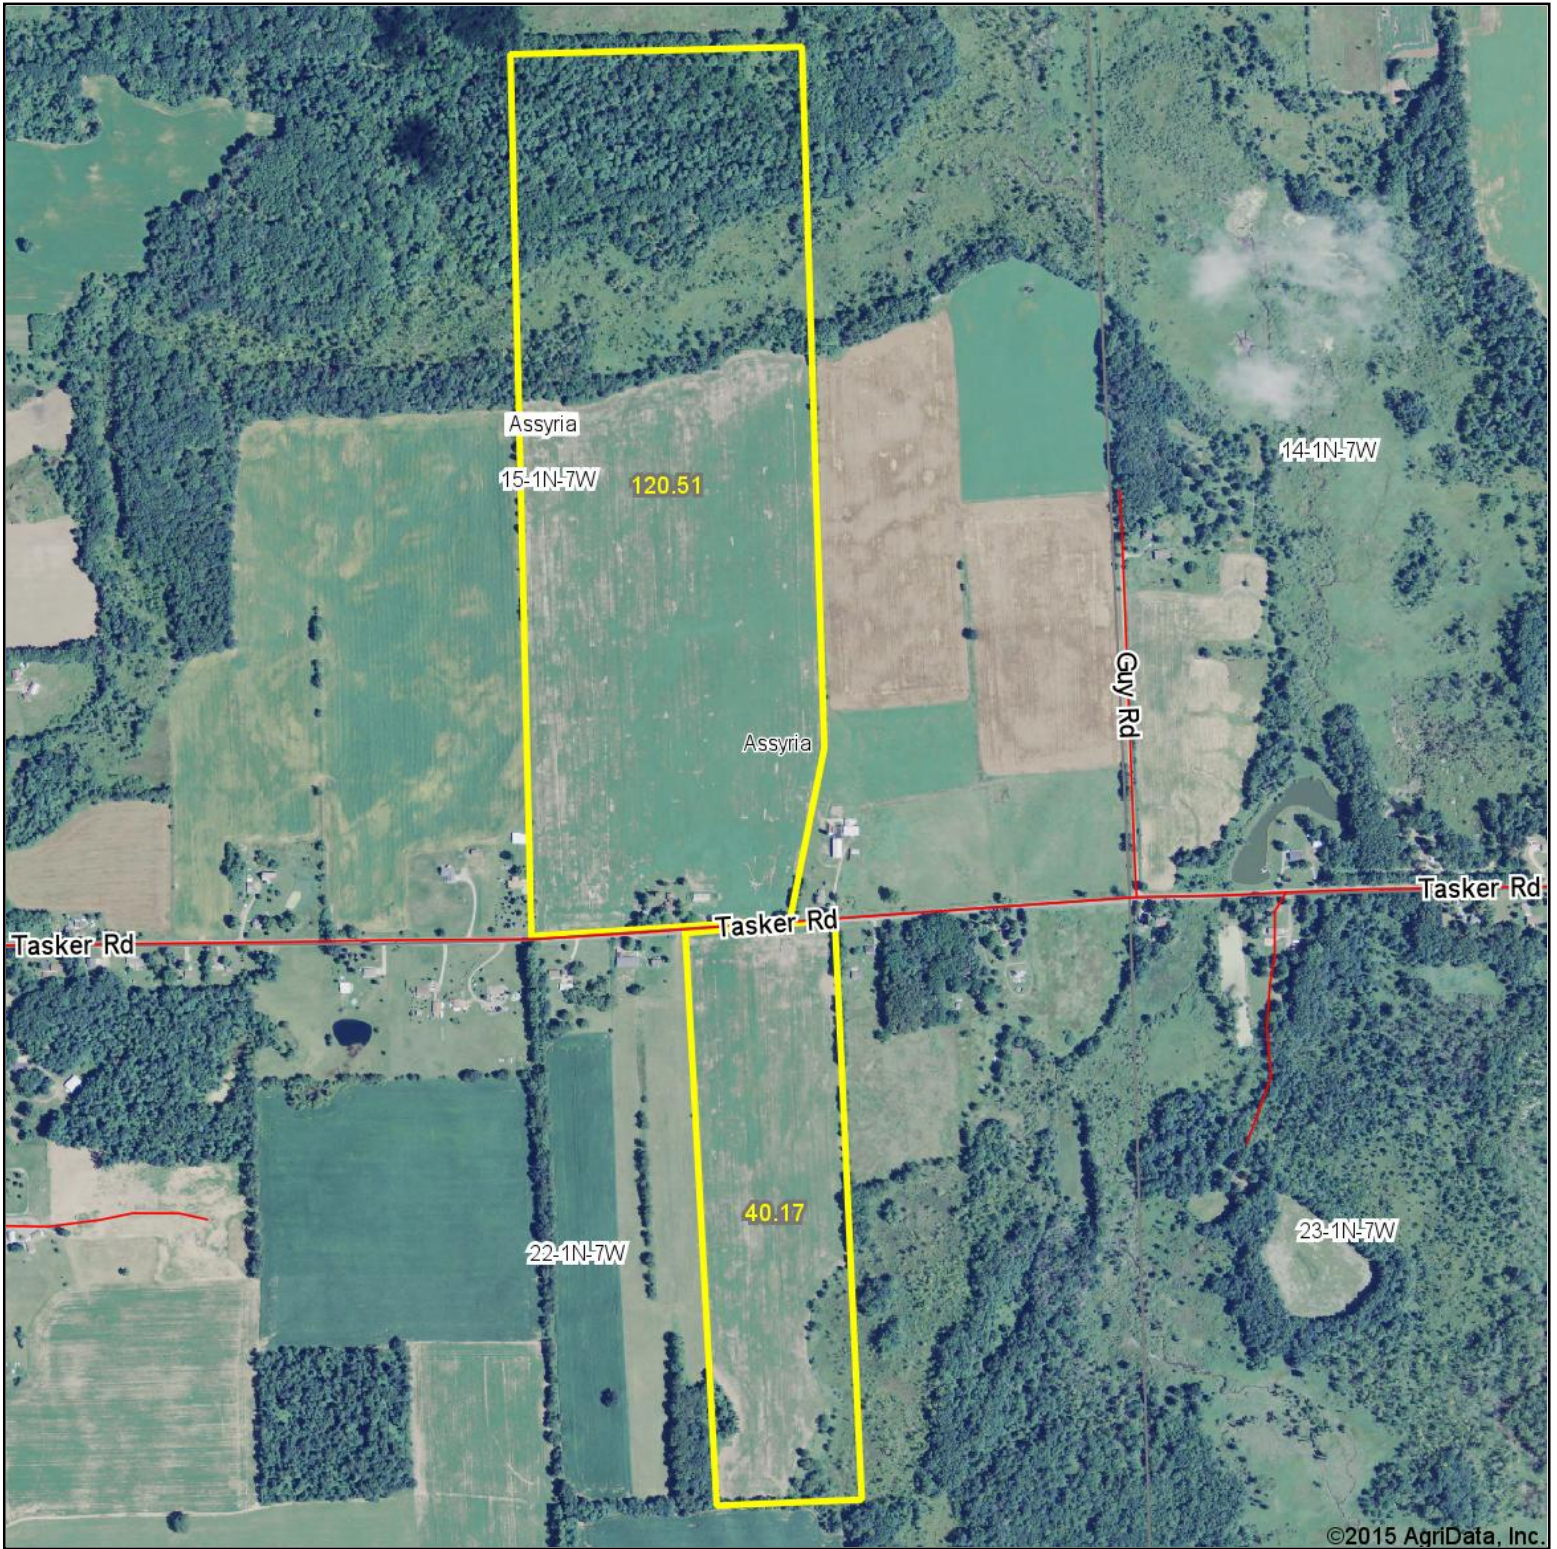

Aerial Map

map center: 42° 27' 59.48, 85° 7' 2.99

scale: 11503

9/24/2015

Maps Provided By:
 **surety**
CUSTOMIZED ONLINE MAPPING
© AgriData, Inc. 2015 www.AgriDataInc.com

15-1N-7W
Barry County
Michigan