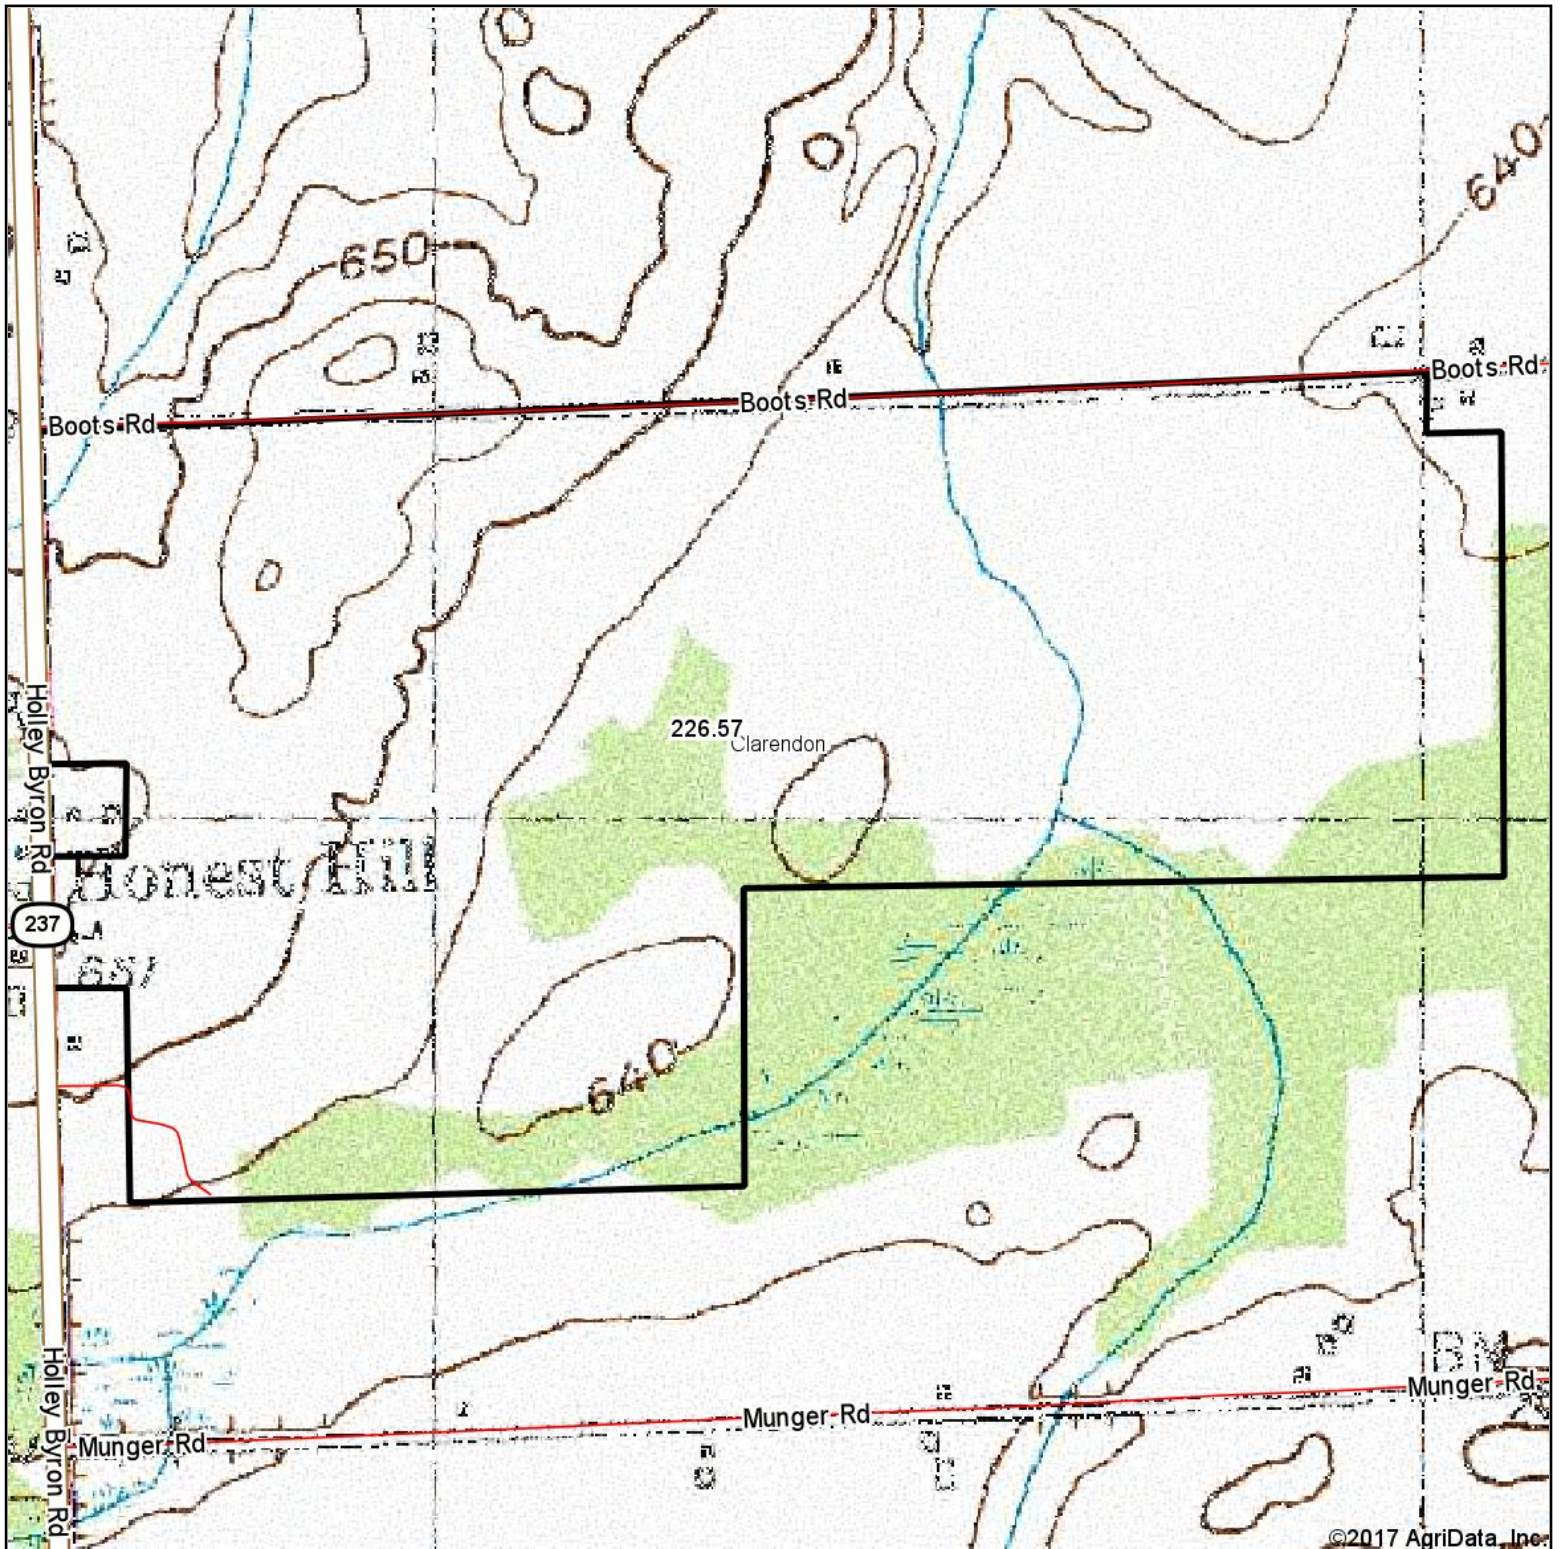

Topography Map

©2017 AgriData, Inc.

map center: 43° 8' 46.58, -78° 3' 23.04

Maps Provided By:

© AgriData, Inc. 2017

www.AgriDataInc.com

Orleans County
New York

6/14/2017