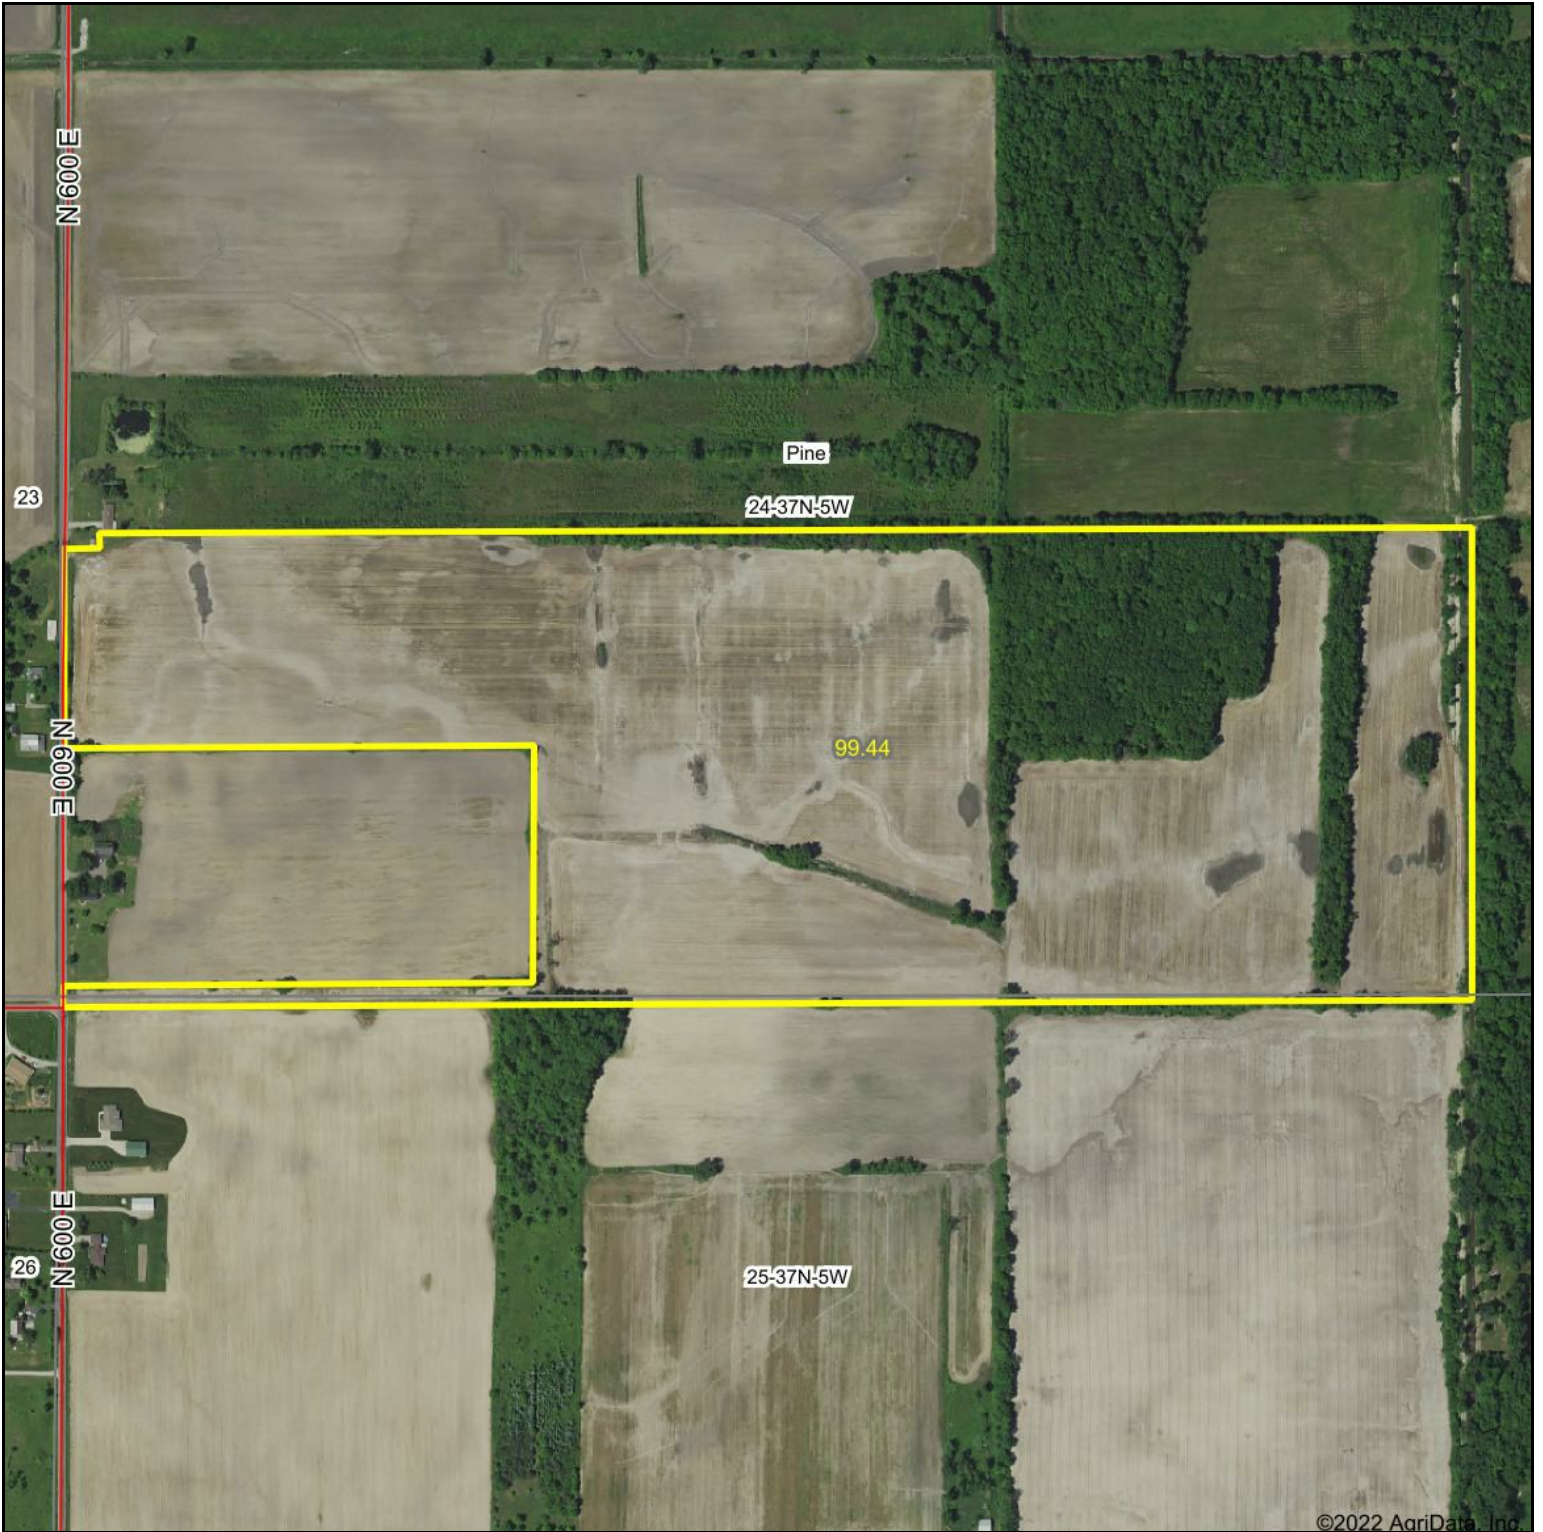

Starke

Map Center: 41° 38' 19.09, -86° 56' 39.5

24-37N-5W
Porter County
Indiana

Maps Provided By:
surety
CUSTOMIZED ONLINE MAPPING
© AgriData, Inc. 2021 www.AgriDataInc.com

11/11/2022