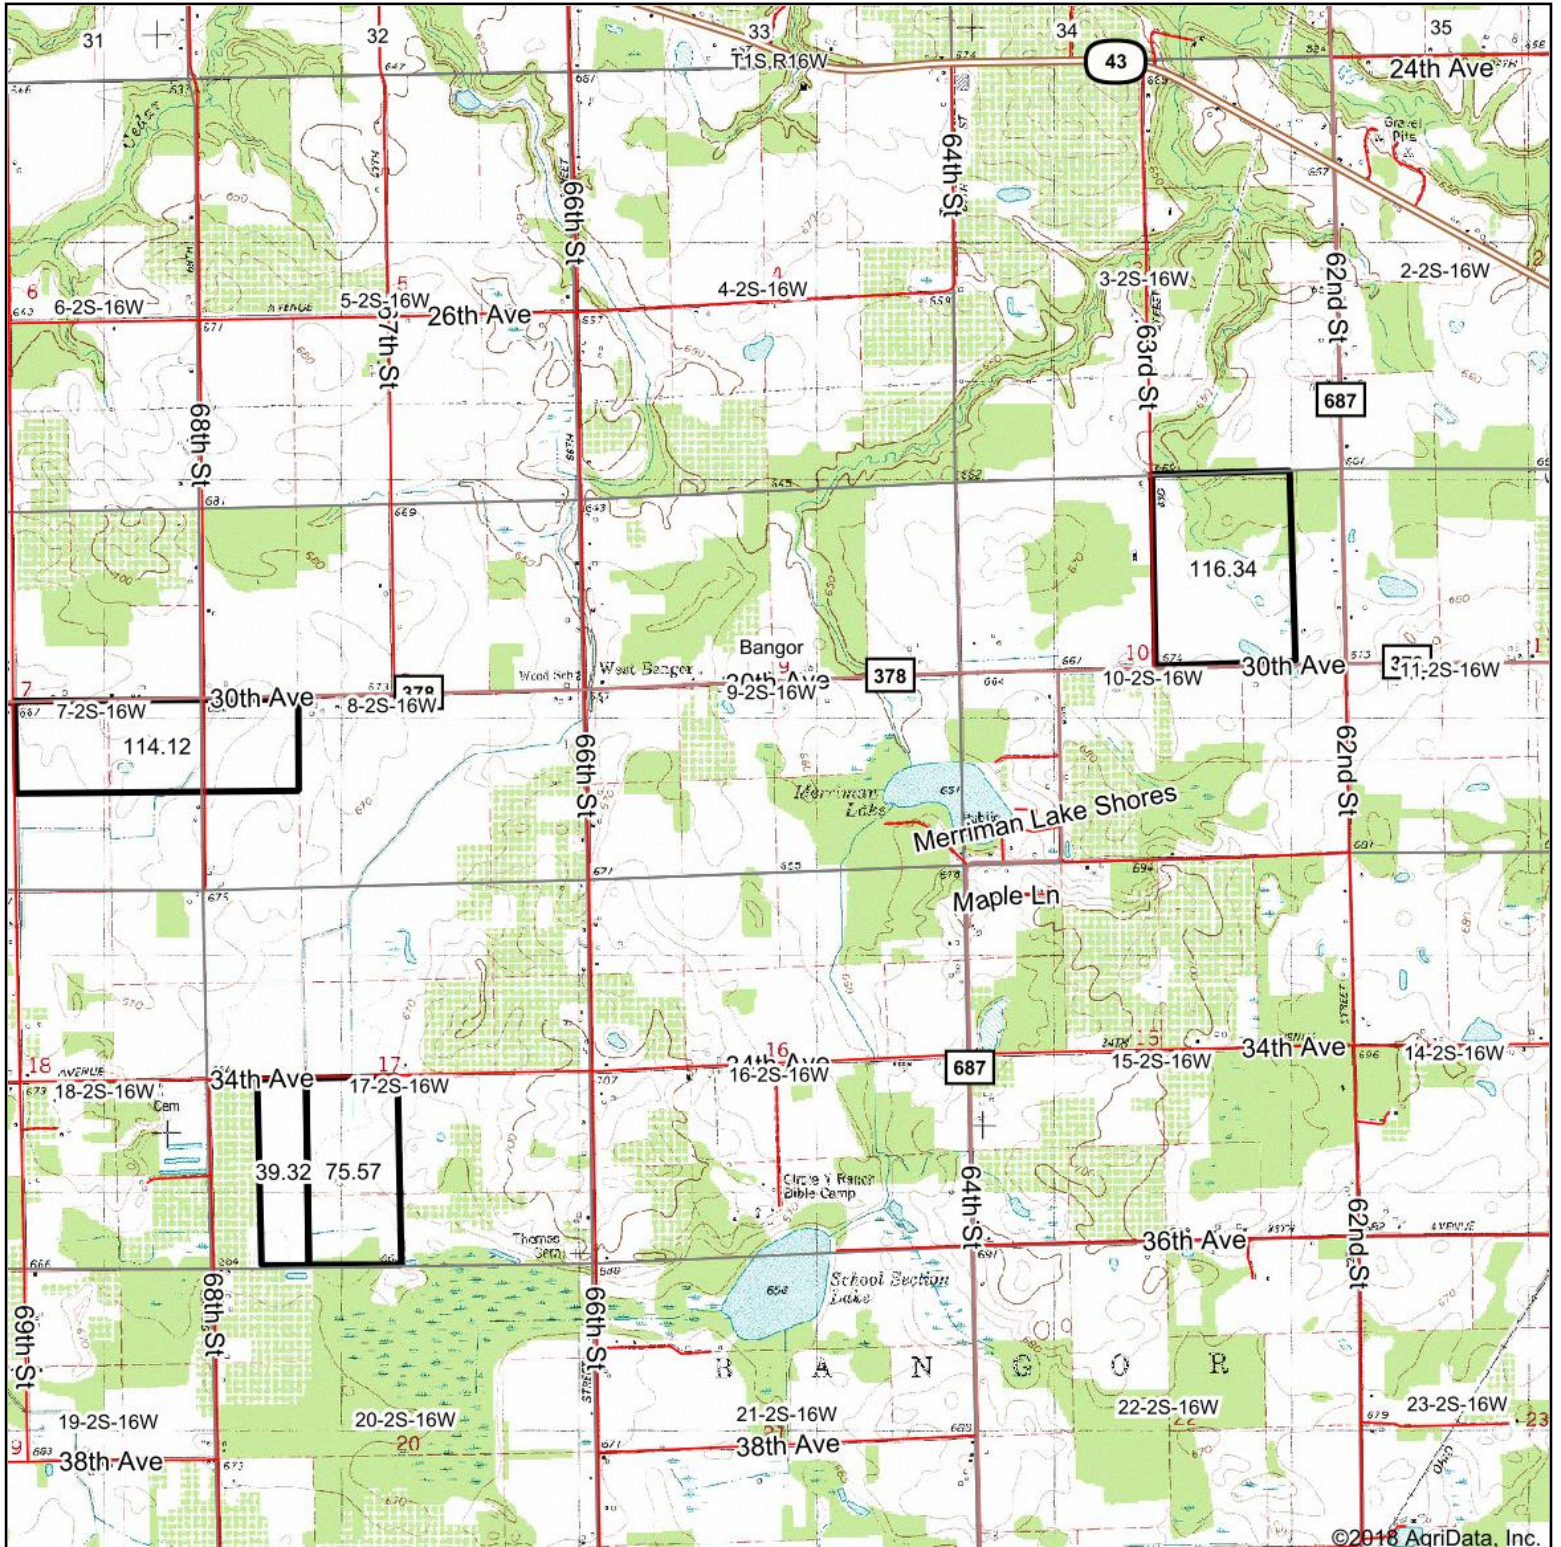

Topography Map

©2018 AgriData, Inc.

map center: 42° 18' 18.15, -86° 10' 36.86

0ft 3048ft 6096ft

Maps Provided By:

© AgriData, Inc. 2018

www.AgriDataInc.com

9-2S-16W
Van Buren County
Michigan

7/18/2018