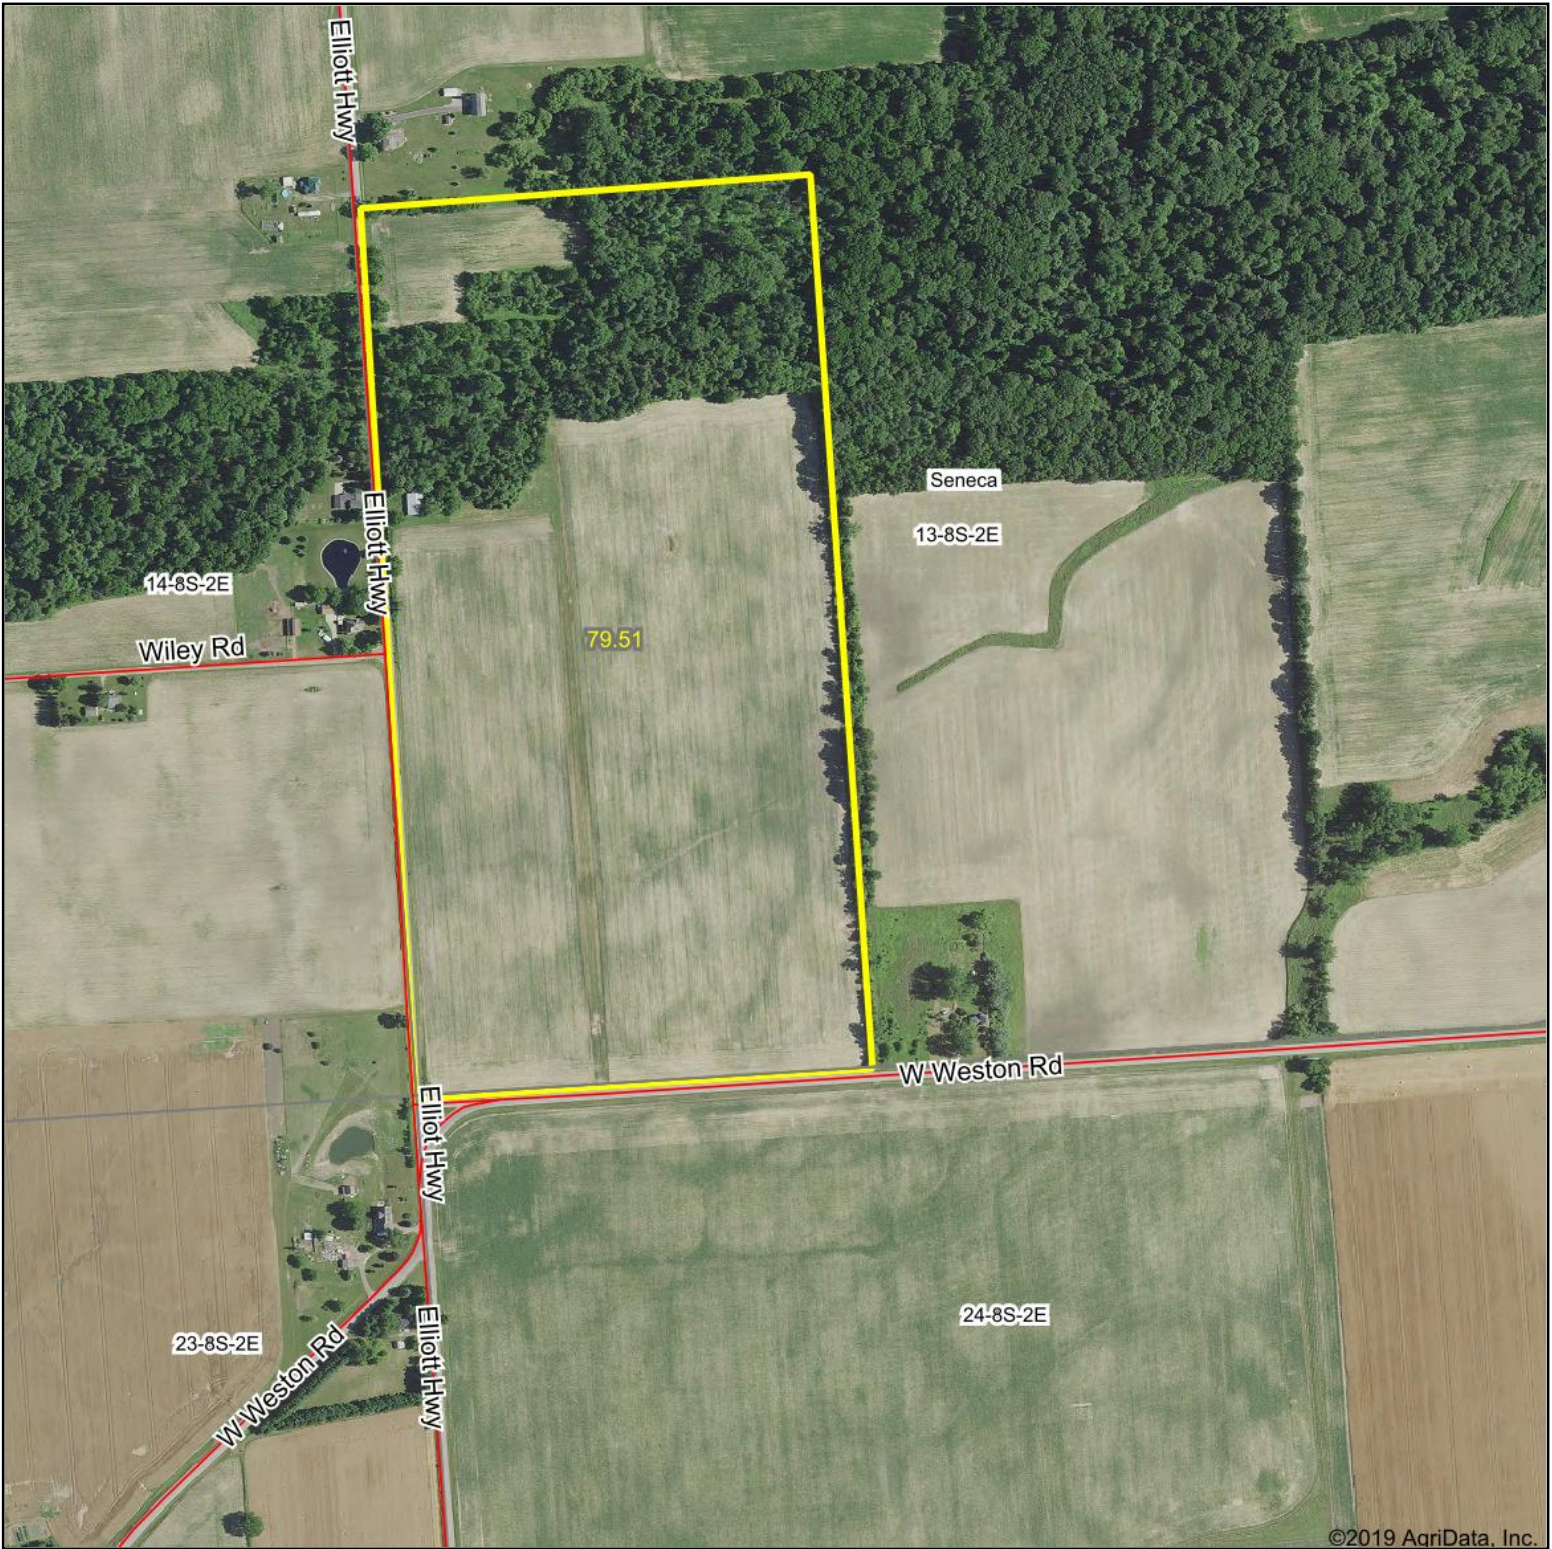

Aerial Map

©2019 AgriData, Inc.

Map Center: 41° 46' 19.58, -84° 7' 59.41

13-8S-2E
Lenawee County
Michigan

1/14/2020