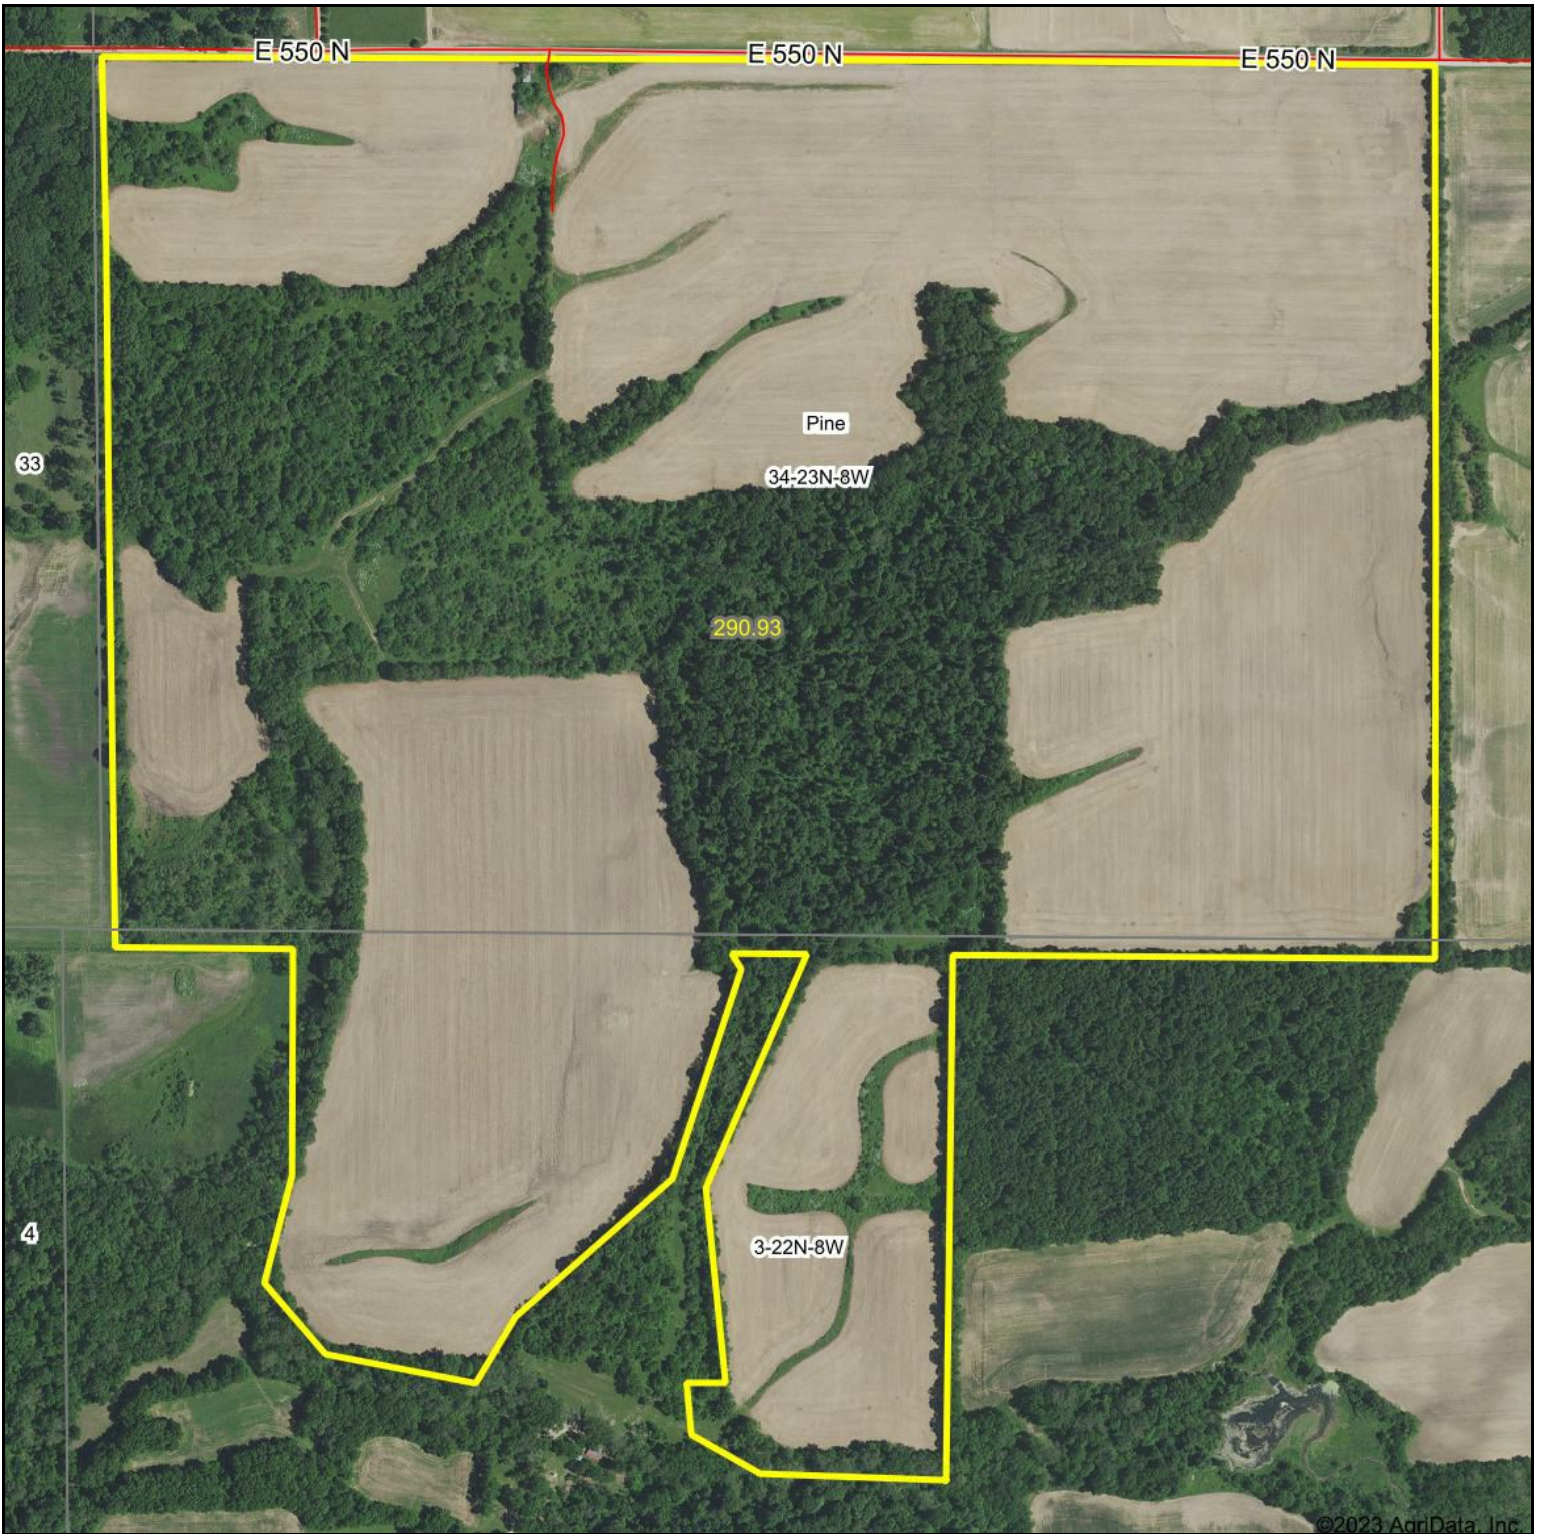

Bowen Map

Map Center: 40° 23' 26.08, -87° 18' 46.83

Maps Provided By:

© AgriData, Inc. 2023 www.AgrIDataInc.com

34-23N-8W
Warren County
Indiana

3/21/2023