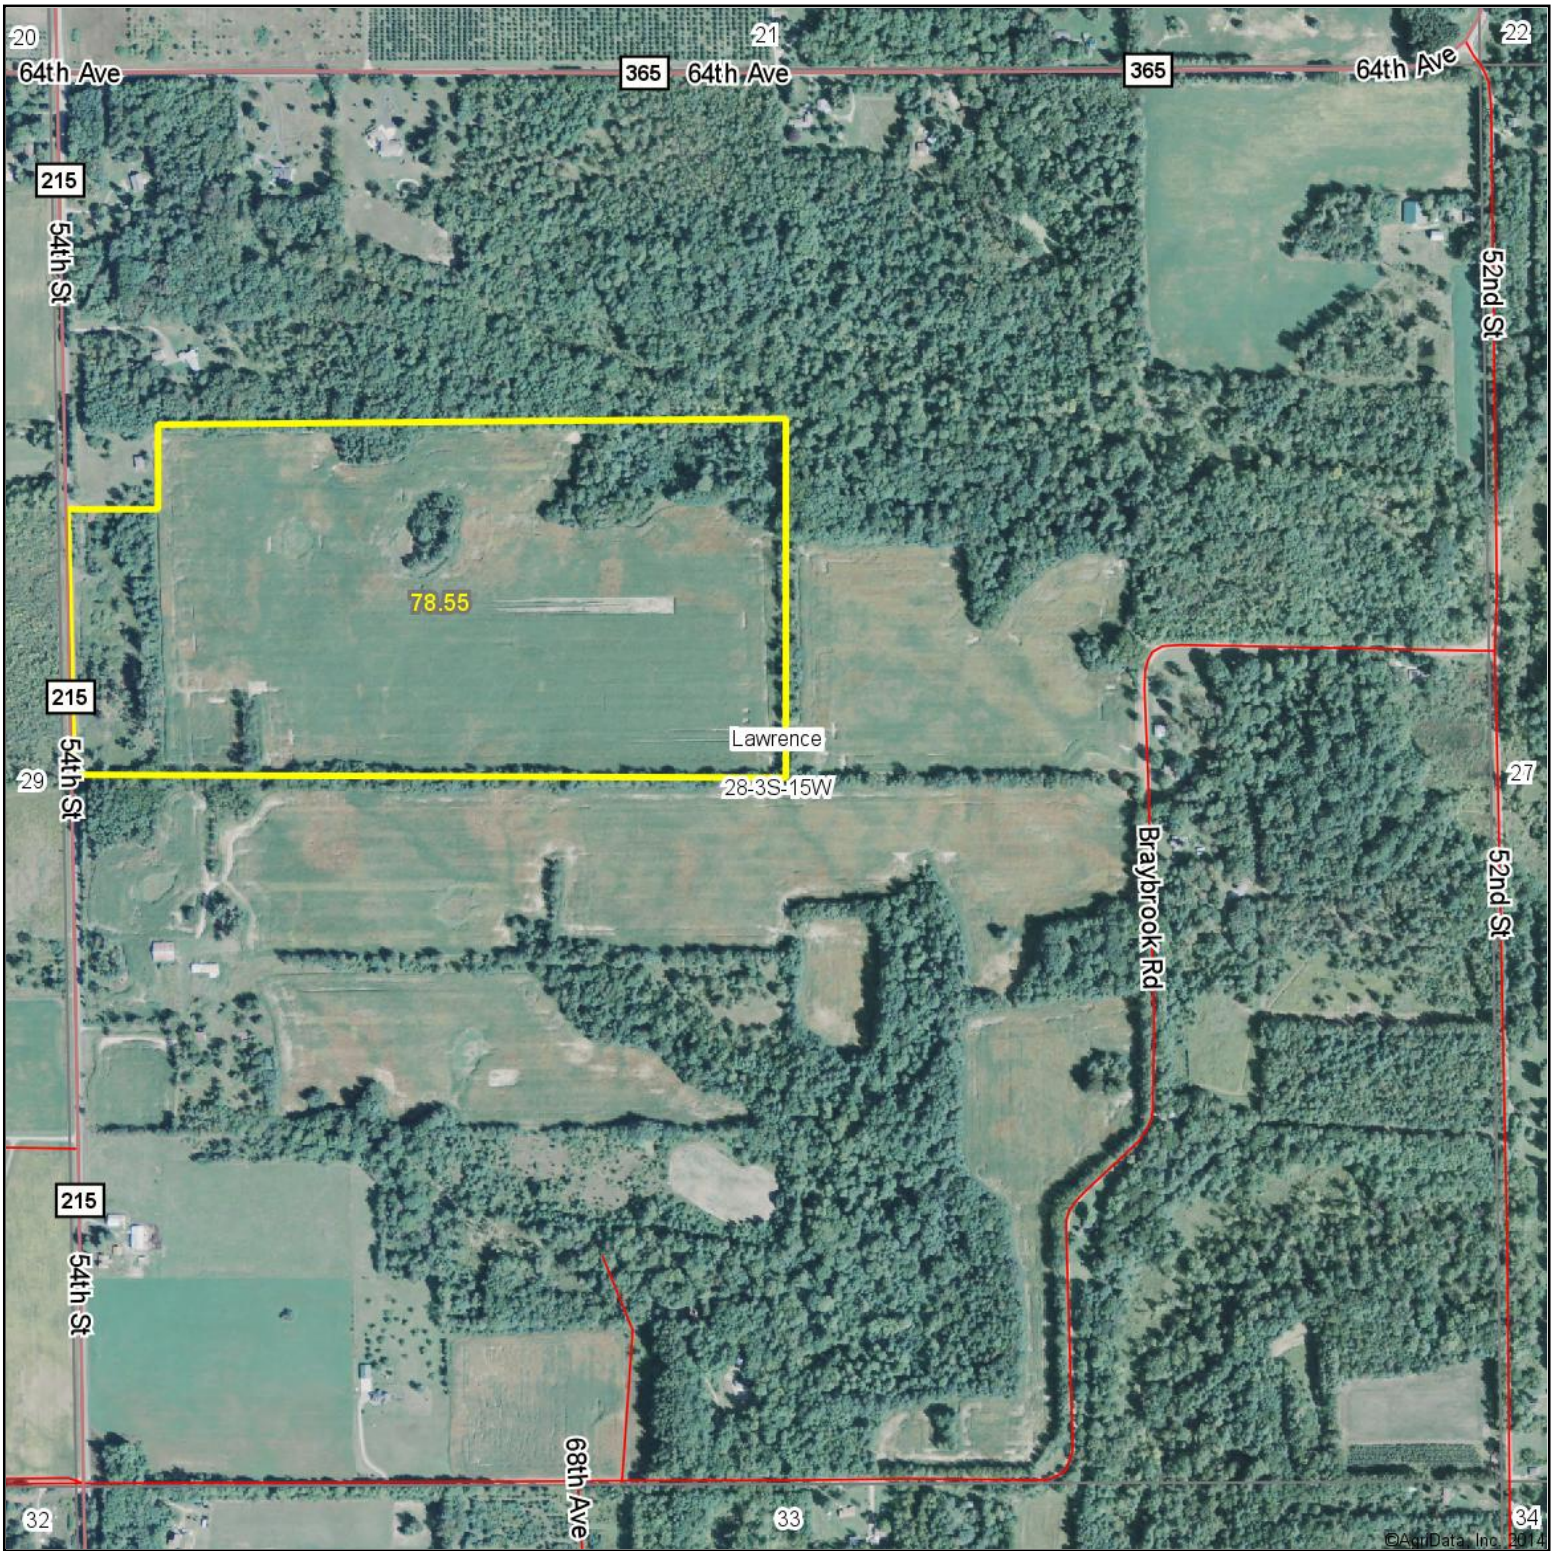

Aerial Map

© AgriData, Inc. 2014

map center: 42° 10' 43.2, 86° 3' 39.68
scale: 9462

28-3S-15W
Van Buren County
Michigan

11/18/2014

Maps Provided By:

CUSTOMIZED ONLINE MAPPING
© AgriData, Inc. 2014 www.AgriDataInc.com