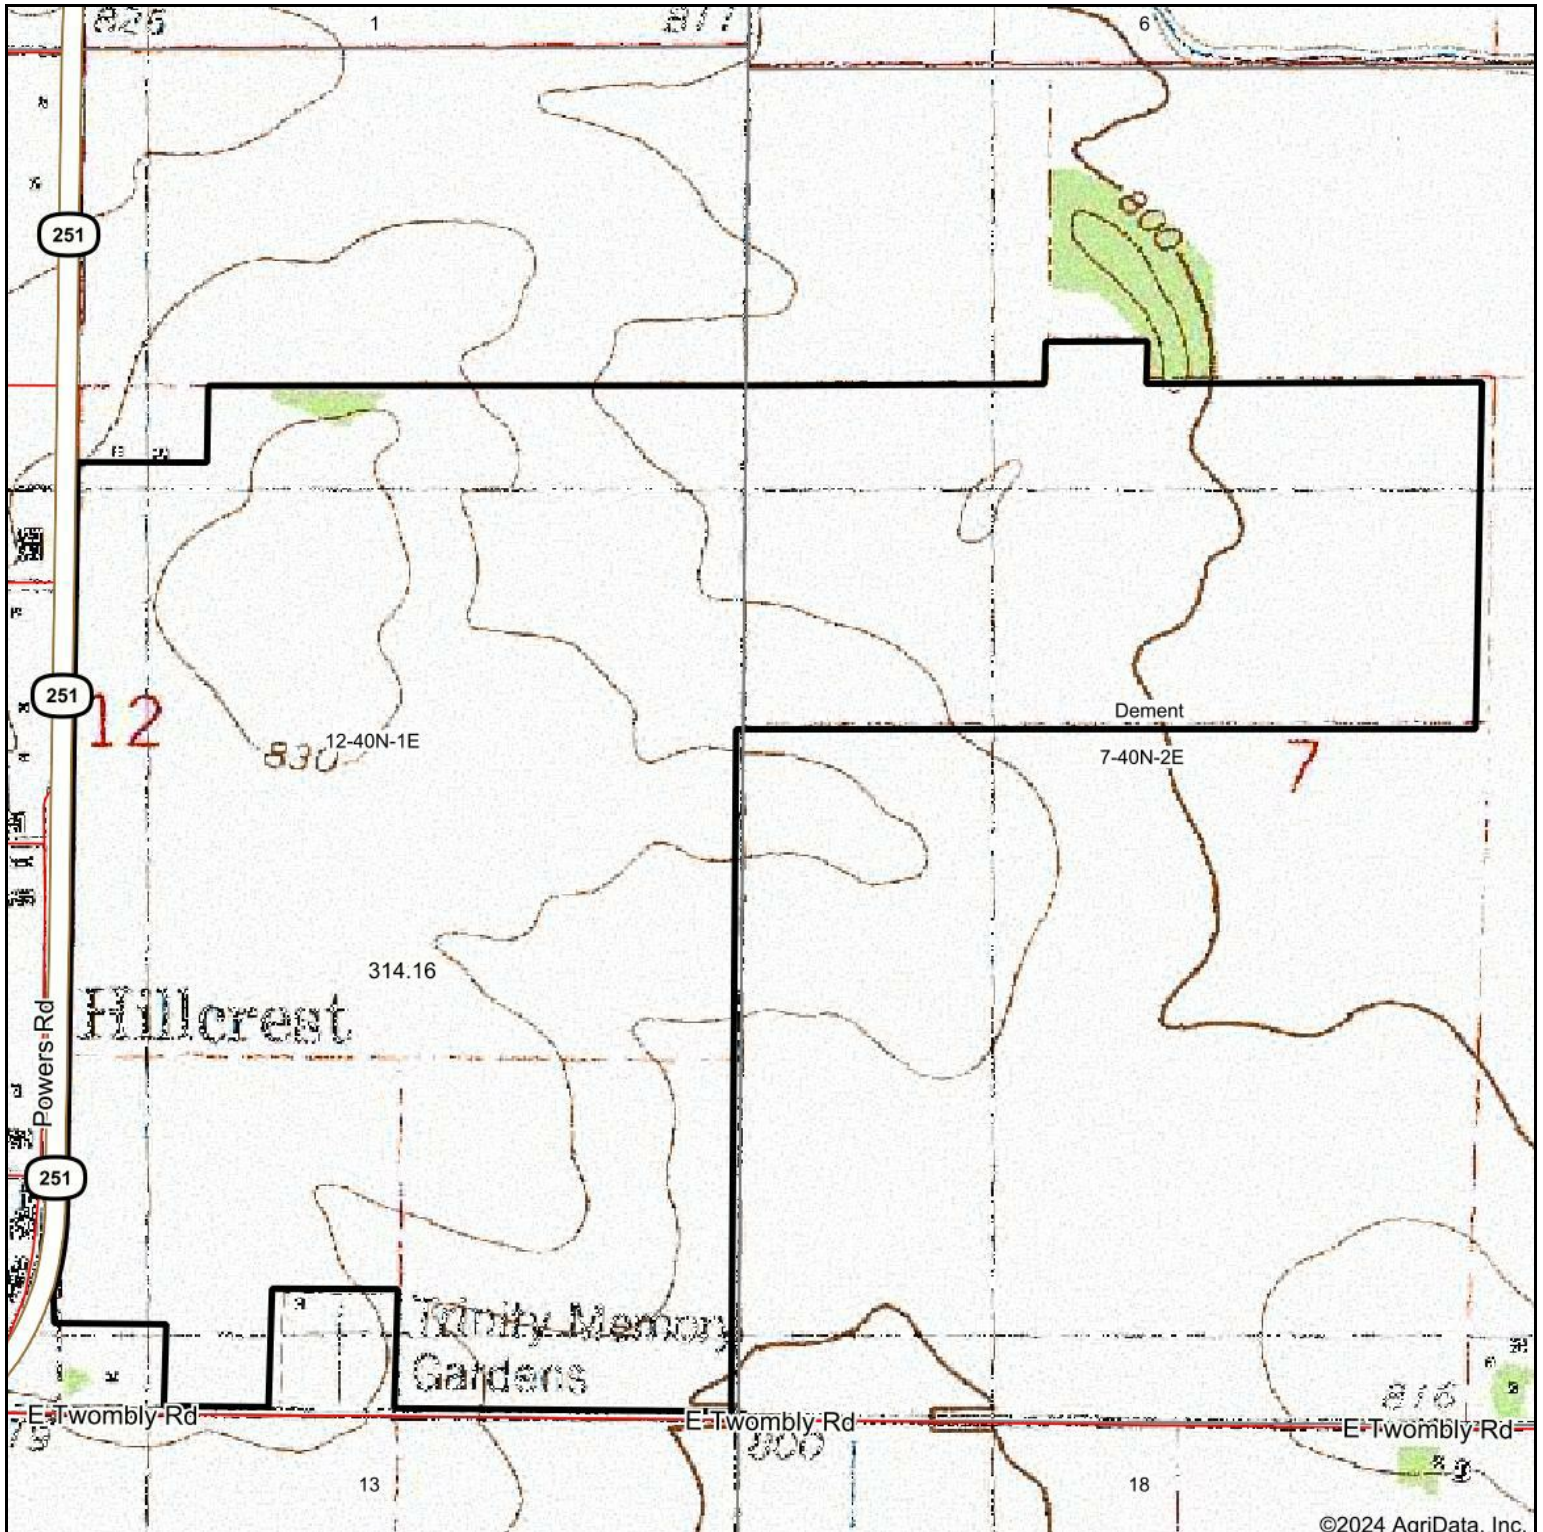

Topography Map

©2024 AgriData, Inc.

Map Center: 41° 57' 20.07, -89° 3' 15.95

Maps Provided By:

© AgriData, Inc. 2023 www.AgridataInc.com

7-40N-2E
Ogle County
Illinois

4/18/2024