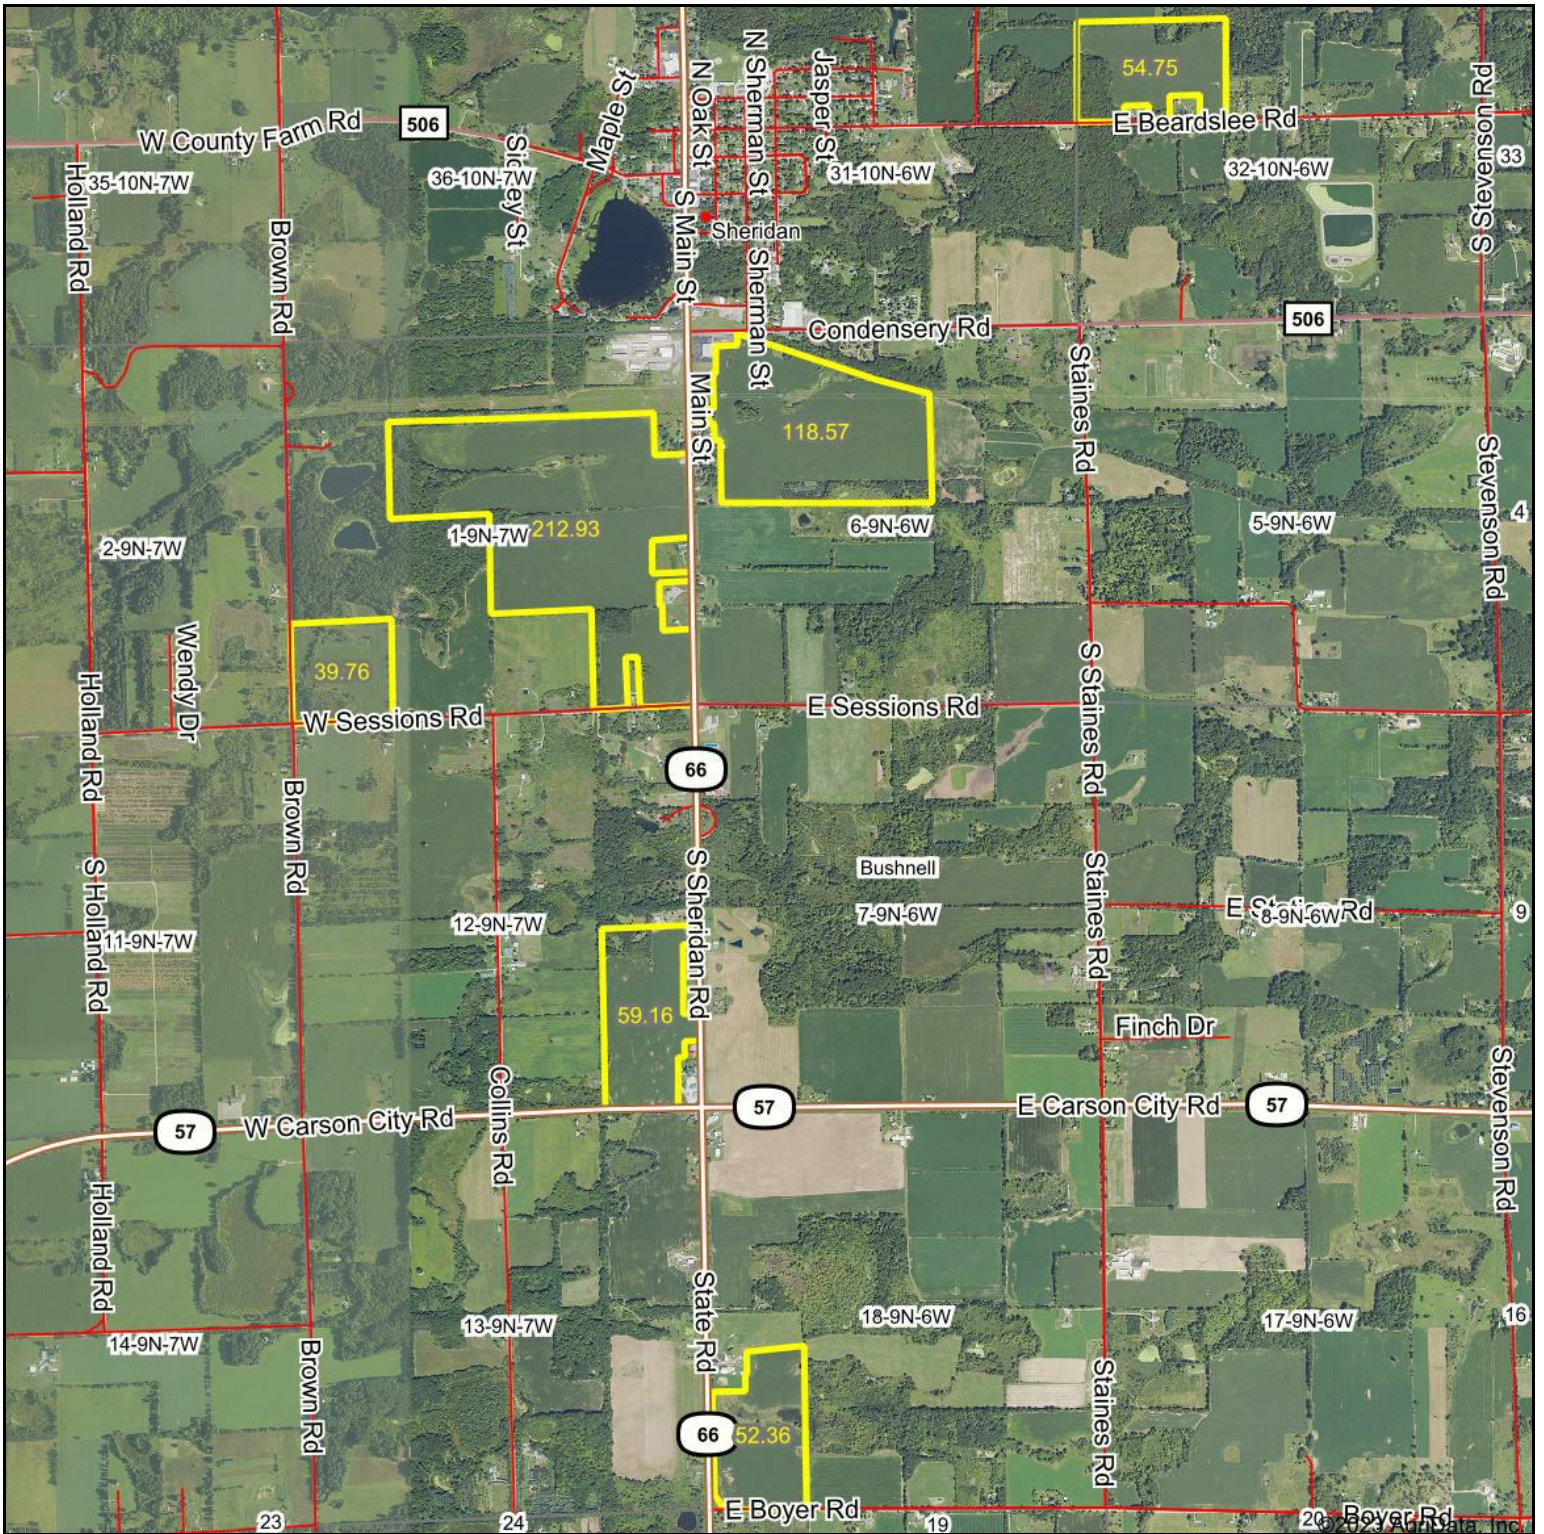

Sutherland Map

Map Center: 43° 11' 25.6, -85° 4' 12.53

Maps Provided By:

© AgriData, Inc. 2023 www.AgridataInc.com

7-9N-6W
Montcalm County
Michigan

4/4/2023