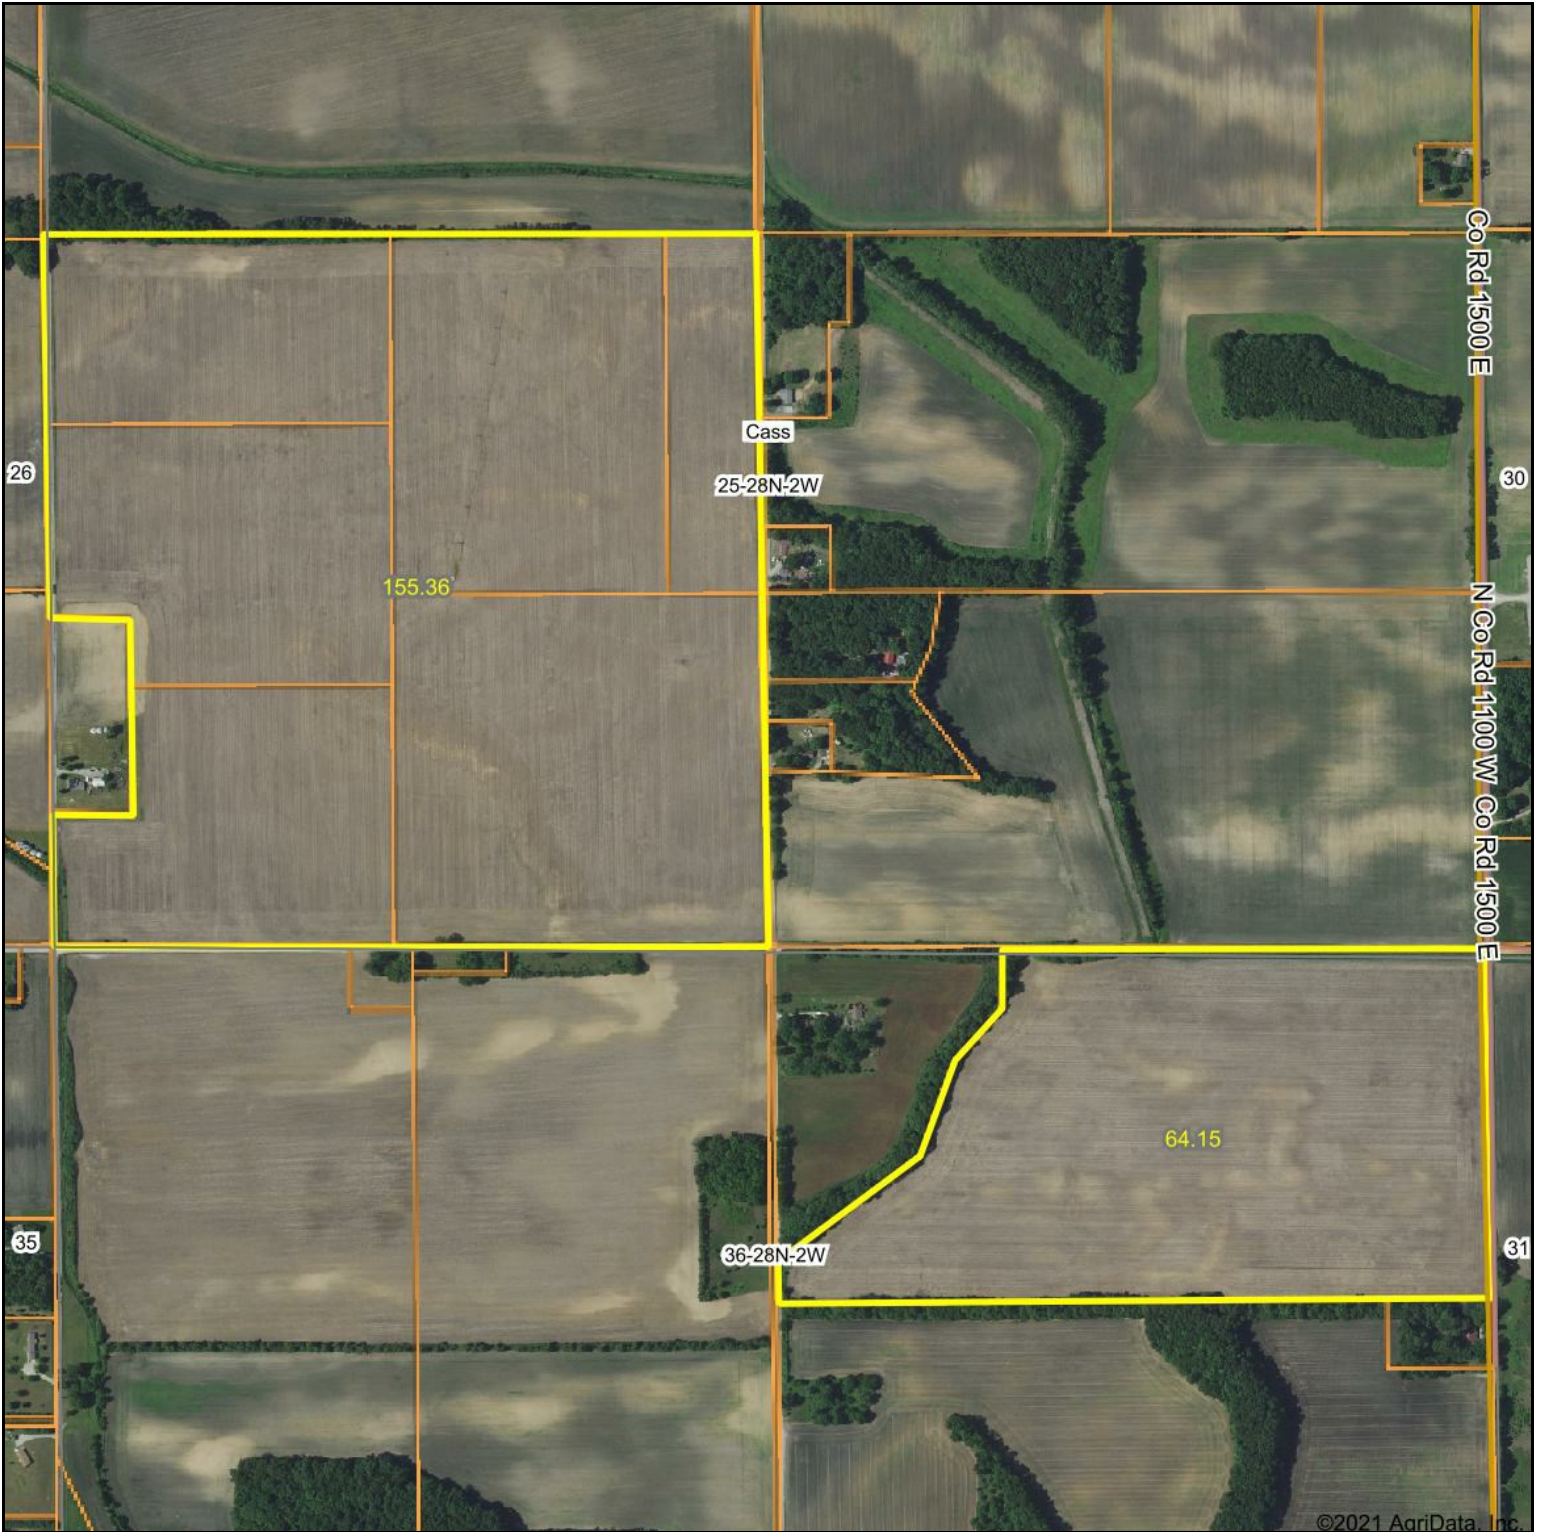

Aerial Map

Map Center: 40° 50' 28.4, -86° 35' 24.85

25-28N-2W
White County
Indiana

4/29/2021

Maps Provided By:

© AgriData, Inc. 2021

www.AgriDataInc.com