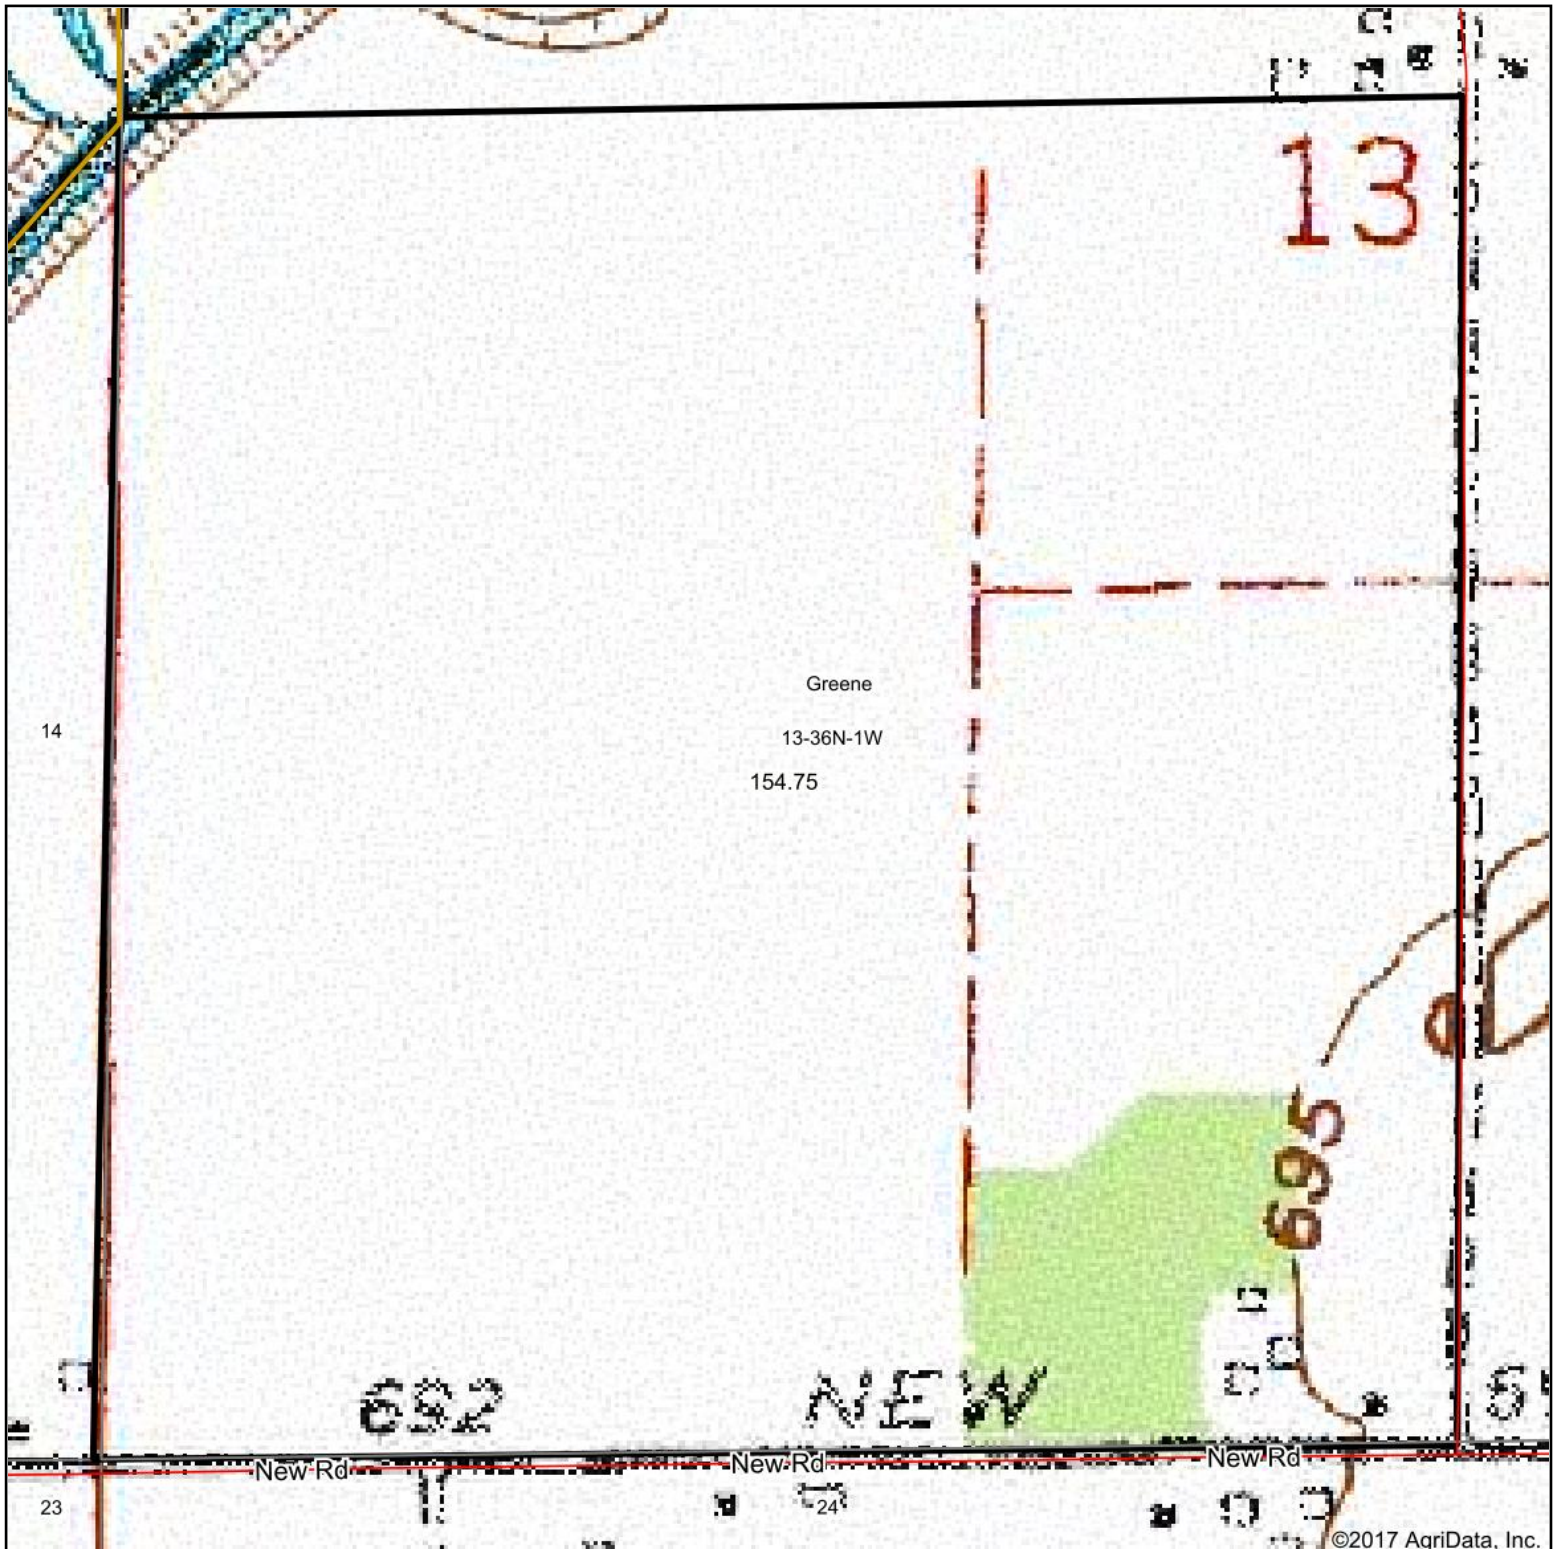

Topography Map

map center: 41° 34' 1.71, -86° 28' 54.46

0ft 423ft 846ft

13-36N-1W
St Joseph County
Indiana

10/16/2017

Maps Provided By:

© AgriData, Inc. 2017

www.AgriDataInc.com