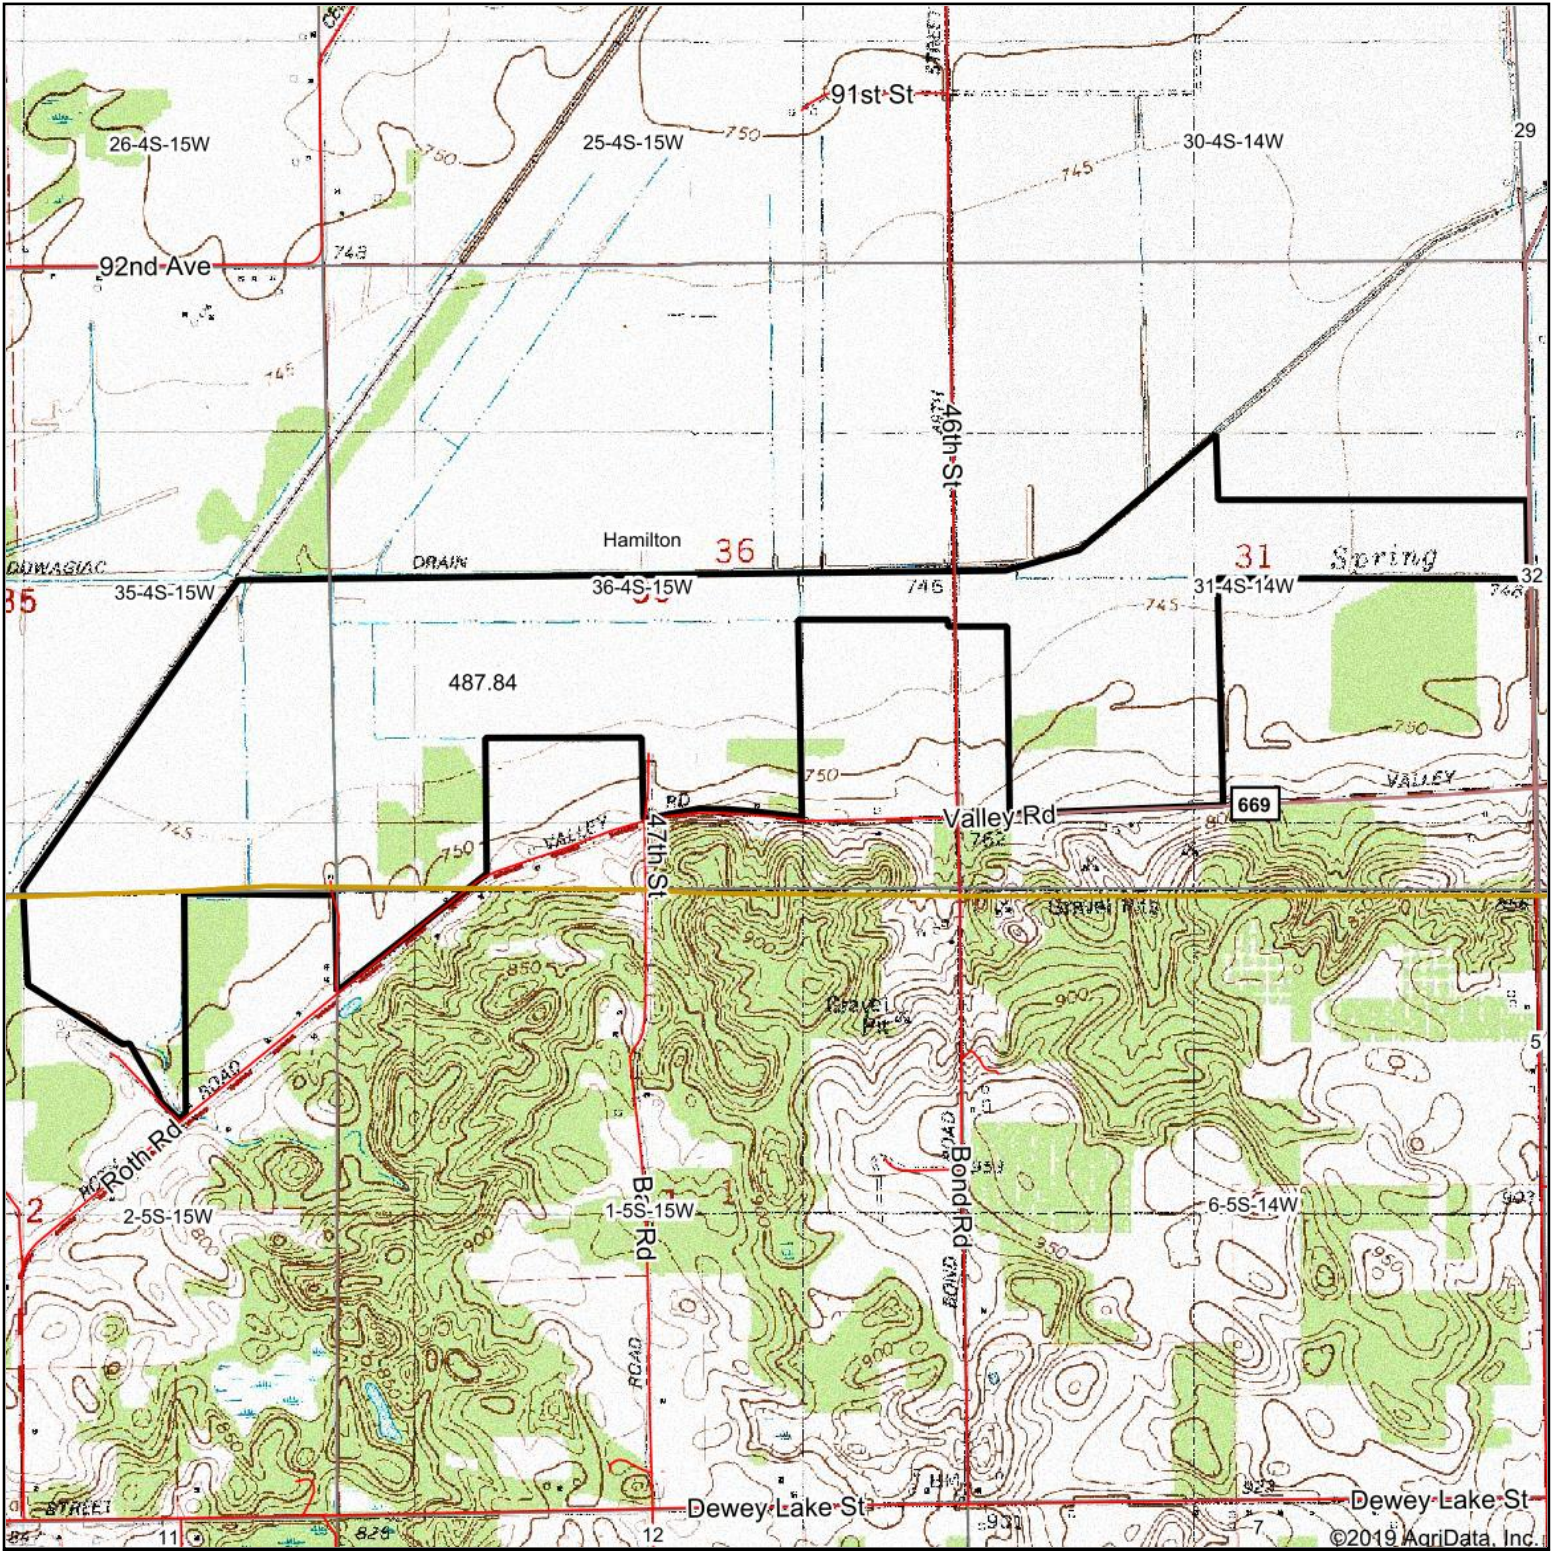

Topography Map

map center: 42° 4' 21.87, -85° 59' 51.25

36-4S-15W
Van Buren County
Michigan

11/7/2019