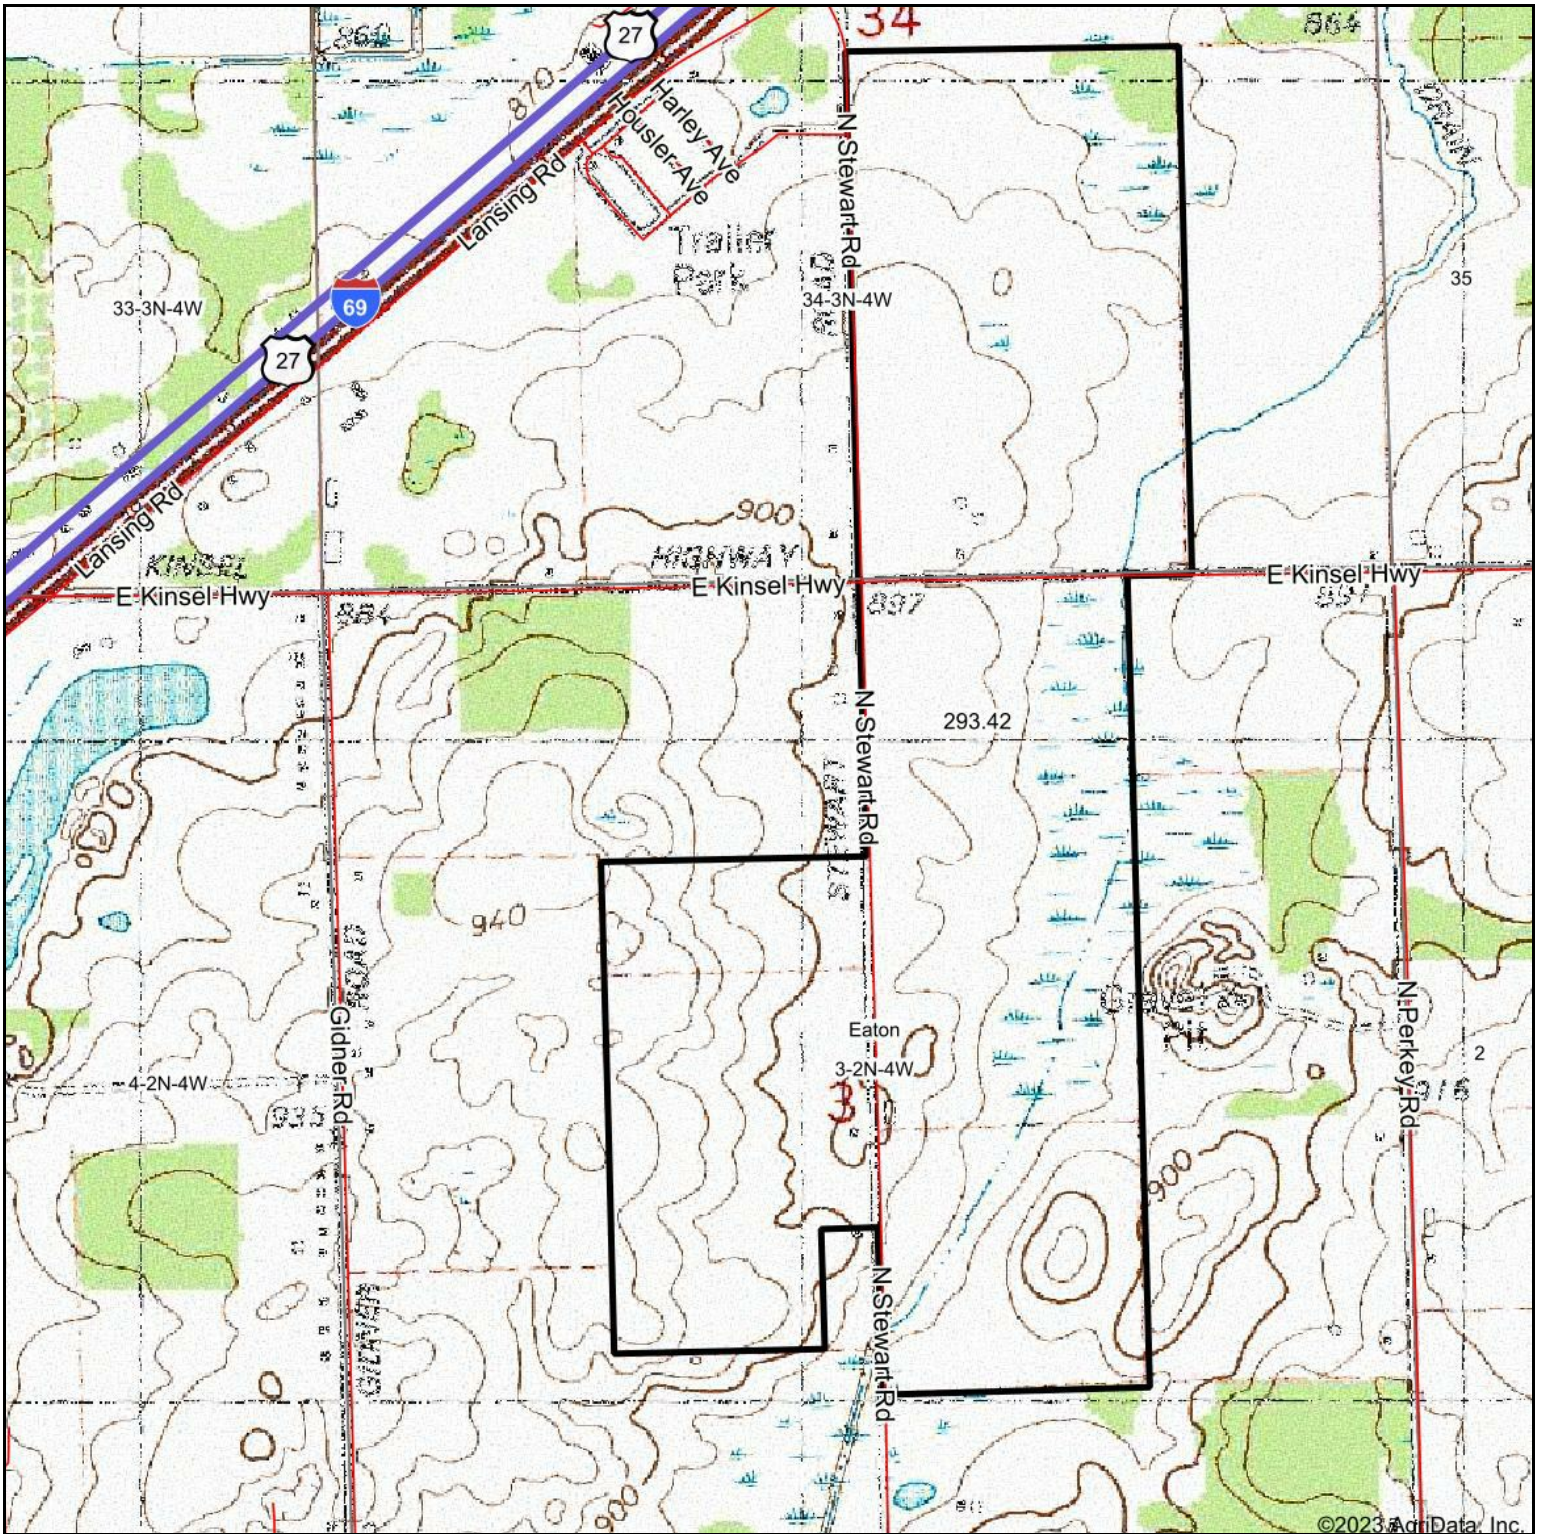

Topography Map

©2023 AgriData, Inc.

map center: 42° 35' 39.52, -84° 46' 12.75

3-2N-4W
Eaton County
Michigan

© AgriData, Inc. 2021 www.AgriDataInc.com

1/13/2023