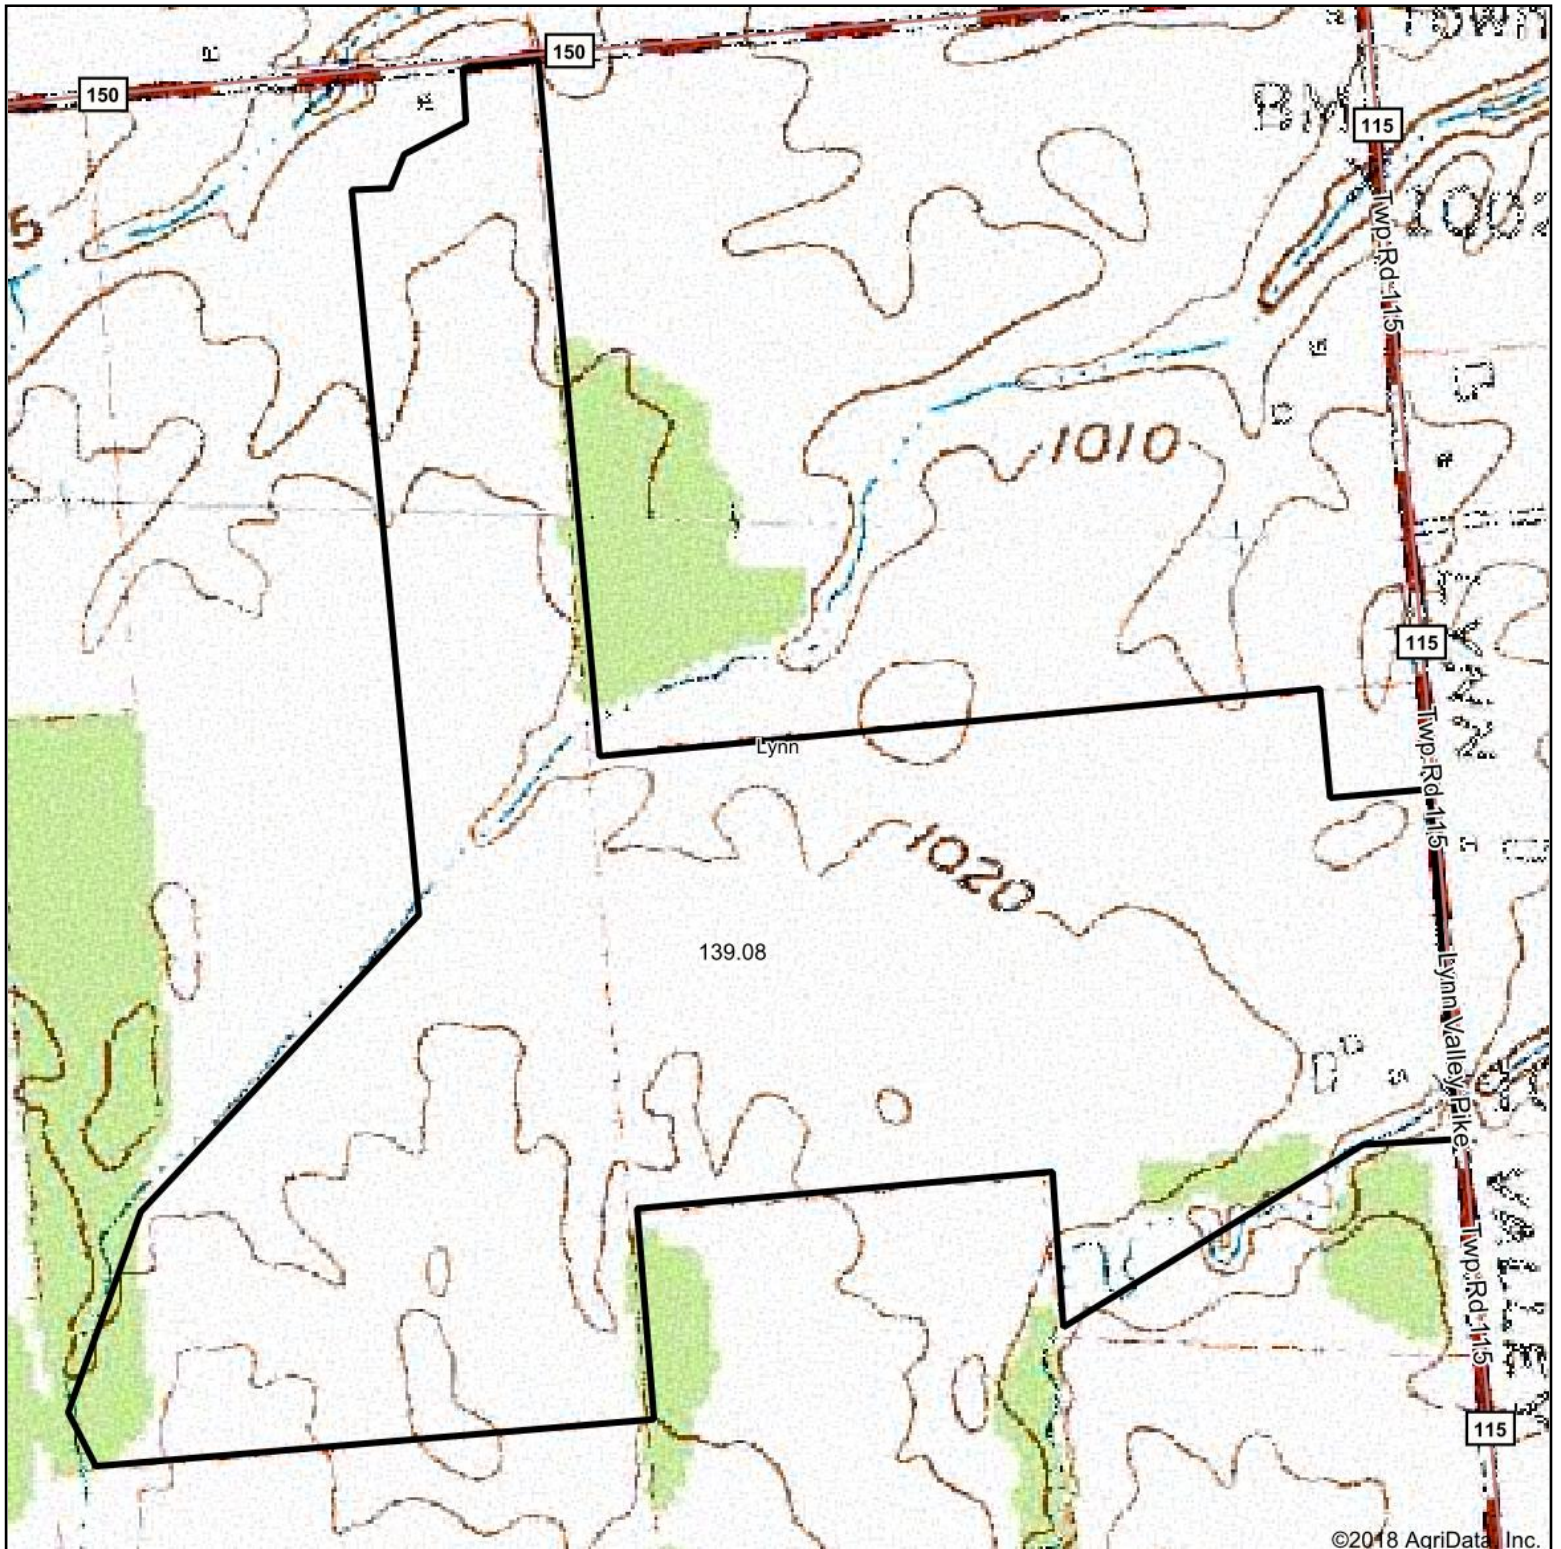

Topography Map

©2018 AgriData, Inc.

map center: 40° 37' 23.28, -83° 41' 17.86

Hardin County
Ohio

4/24/2018