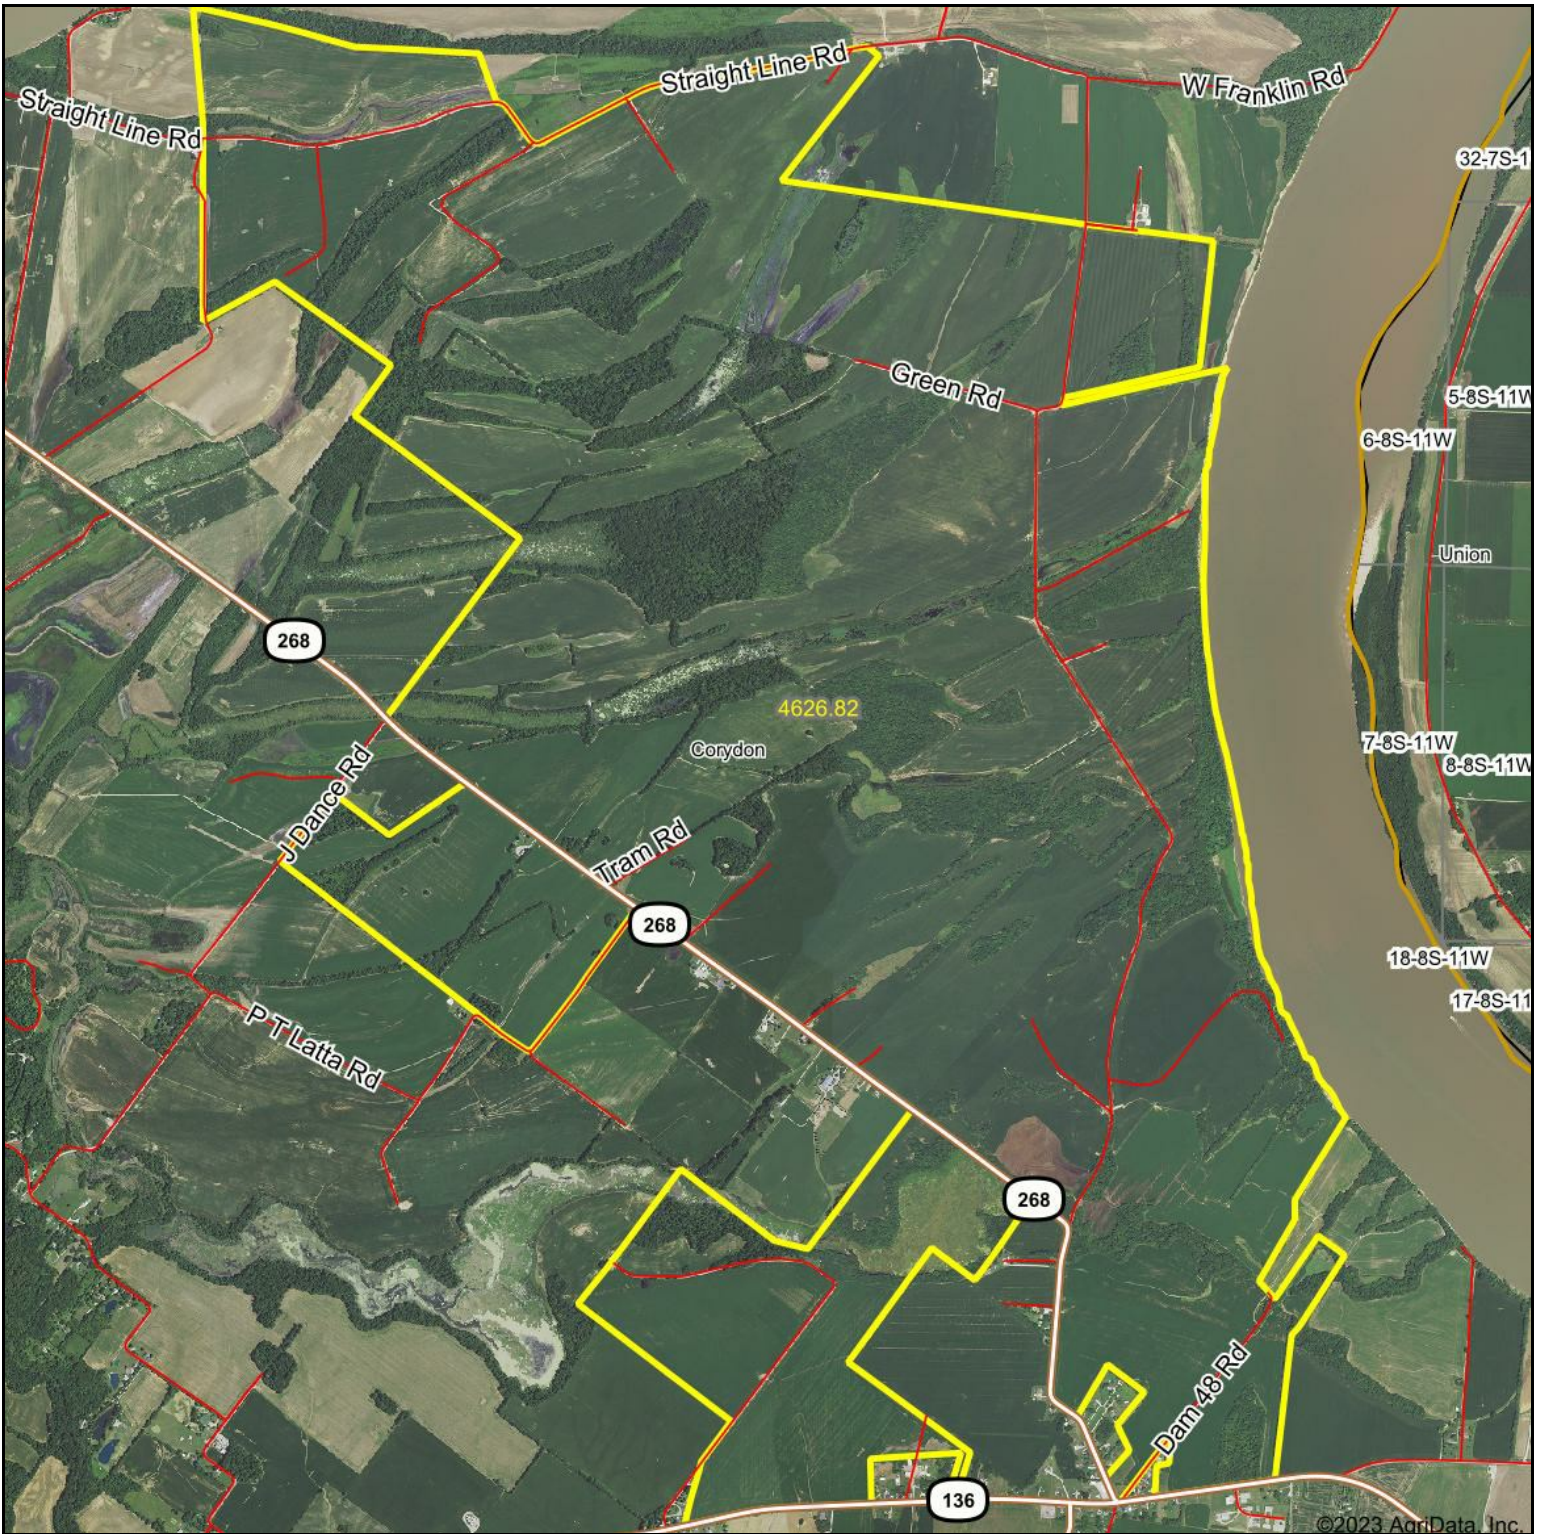

Peabody Map

Map Center: 37° 50' 26.96, -87° 42' 39.54

Maps Provided By:

© AgriData, Inc. 2023 www.AgridataInc.com

Henderson County
Kentucky

4/13/2023