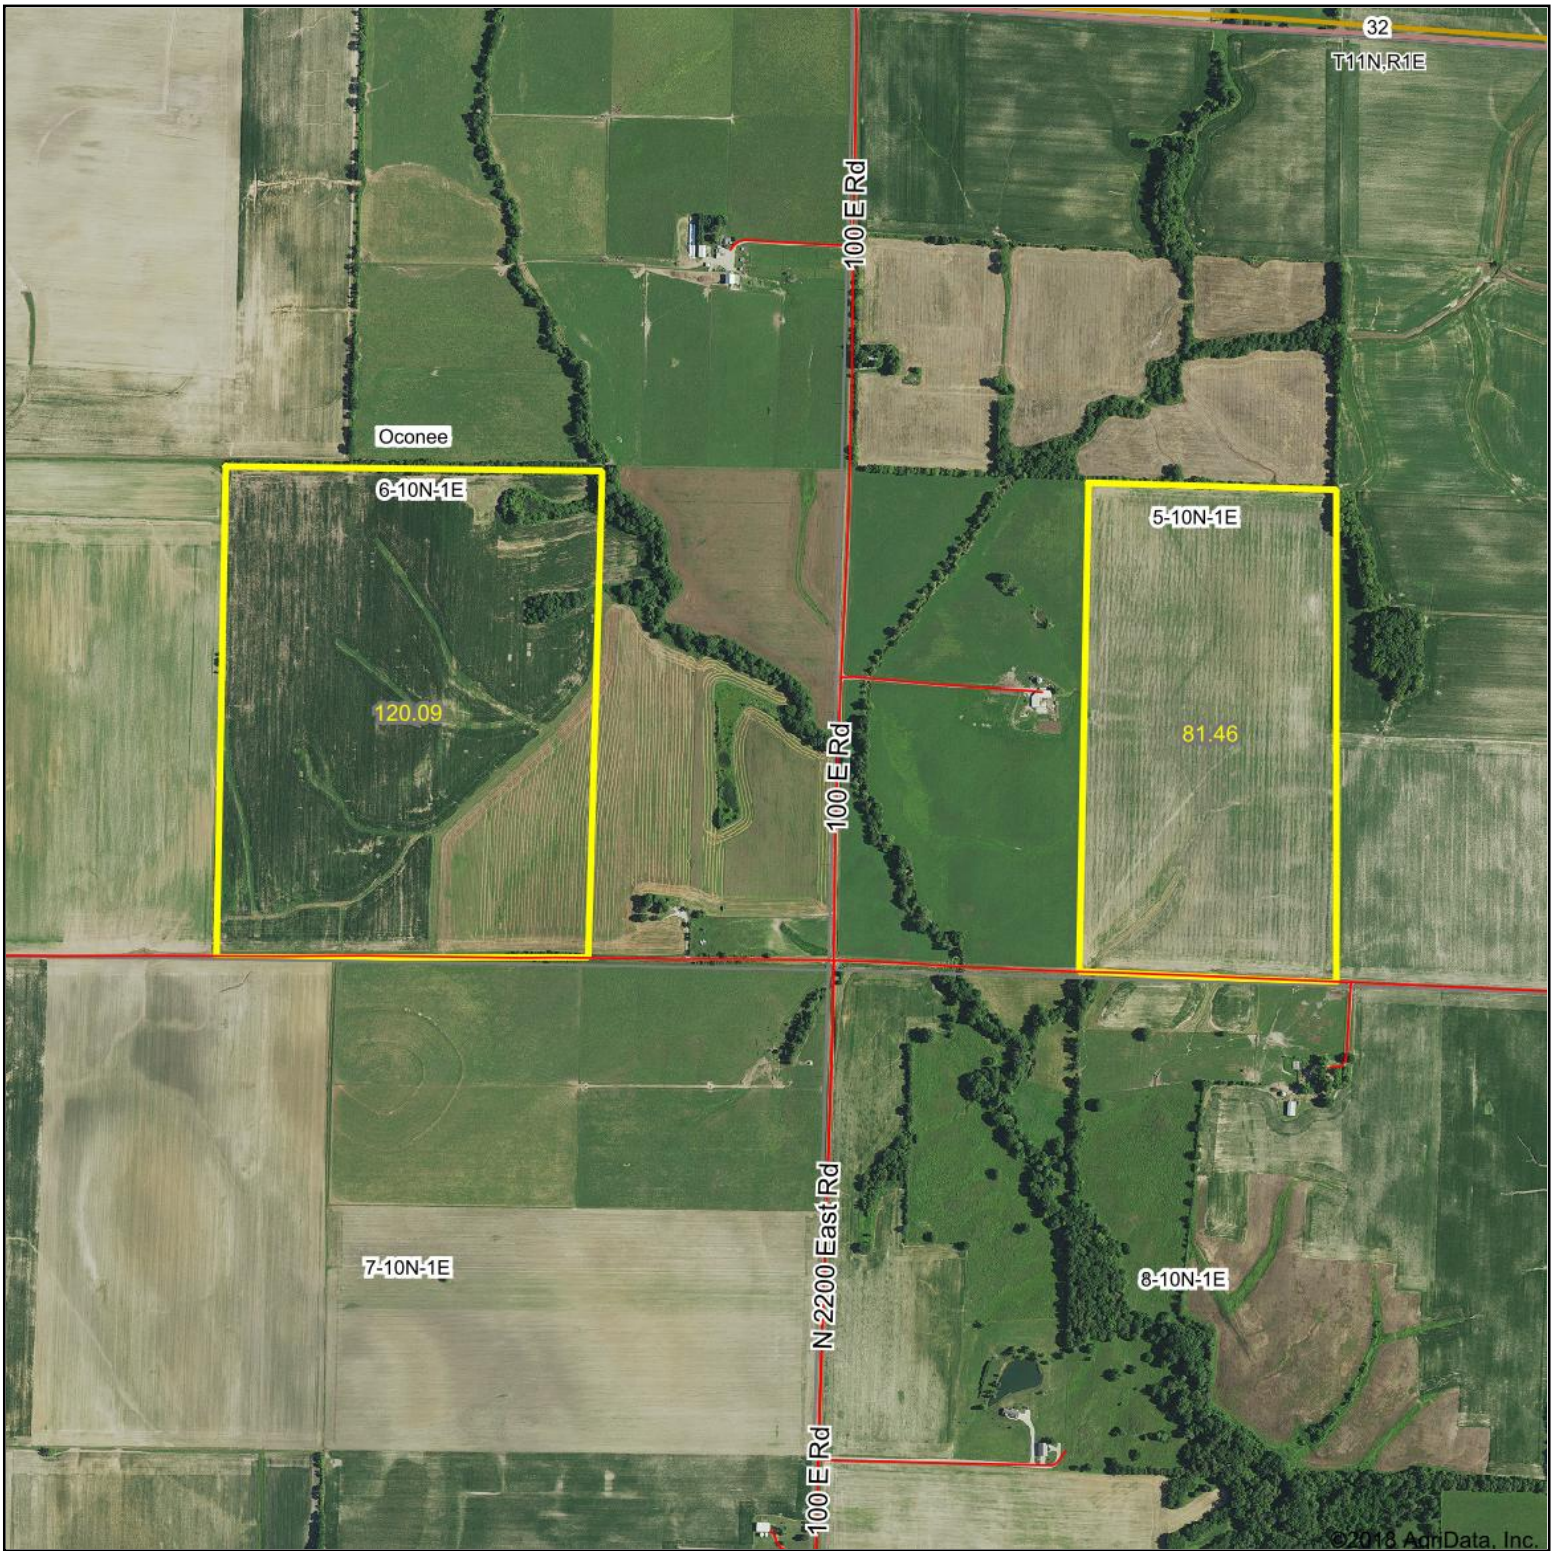

# Aerial Map

map center: 39° 20' 12.54, -89° 7' 10.85

**6-10N-1E**  
**Shelby County**  
**Illinois**

1/13/2019