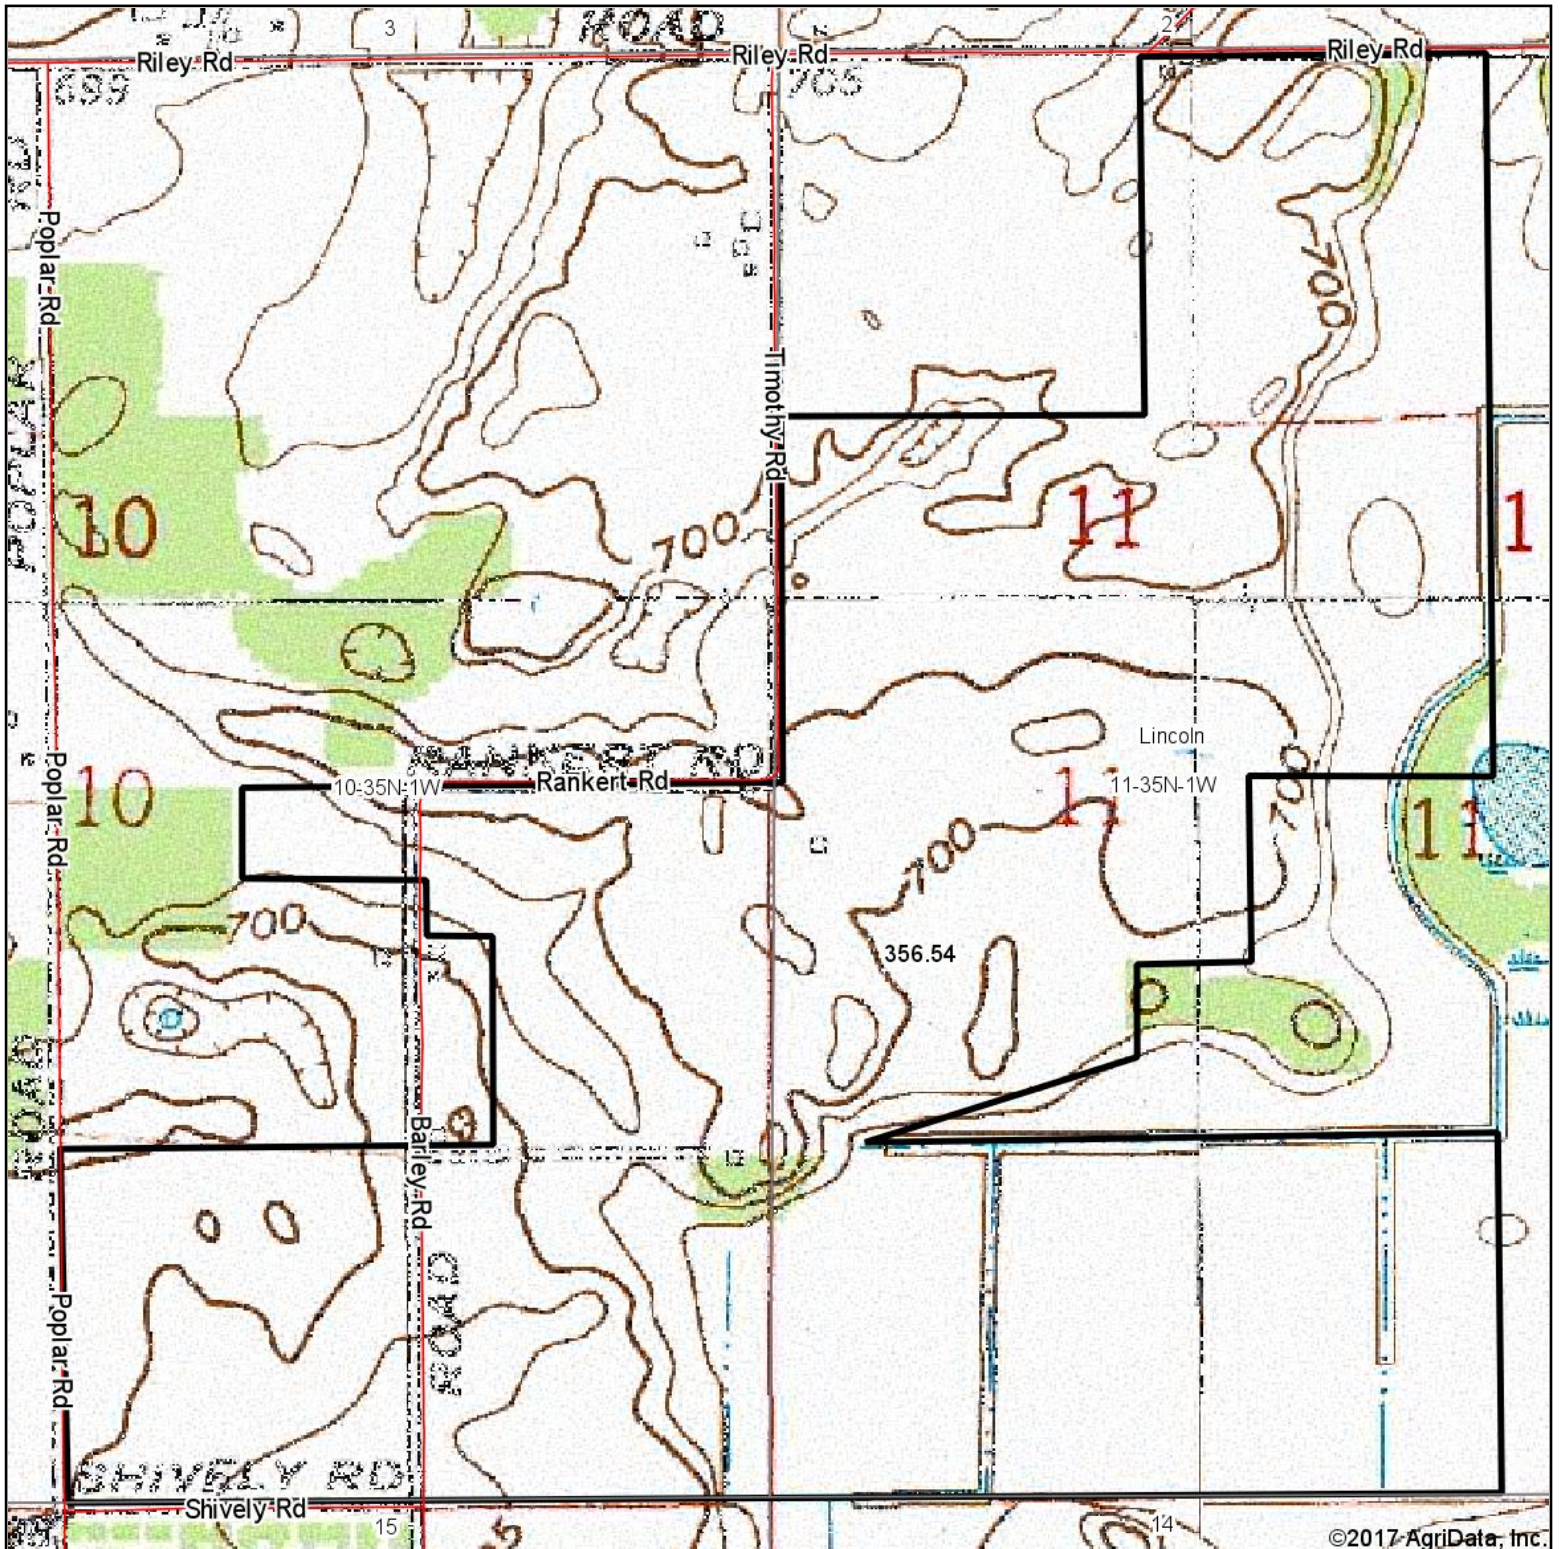

Topography Map

©2017-AgriData, Inc.

map center: 41° 29' 53.77, -86° 30' 20.17

11-35N-1W
St Joseph County
Indiana

2/10/2017