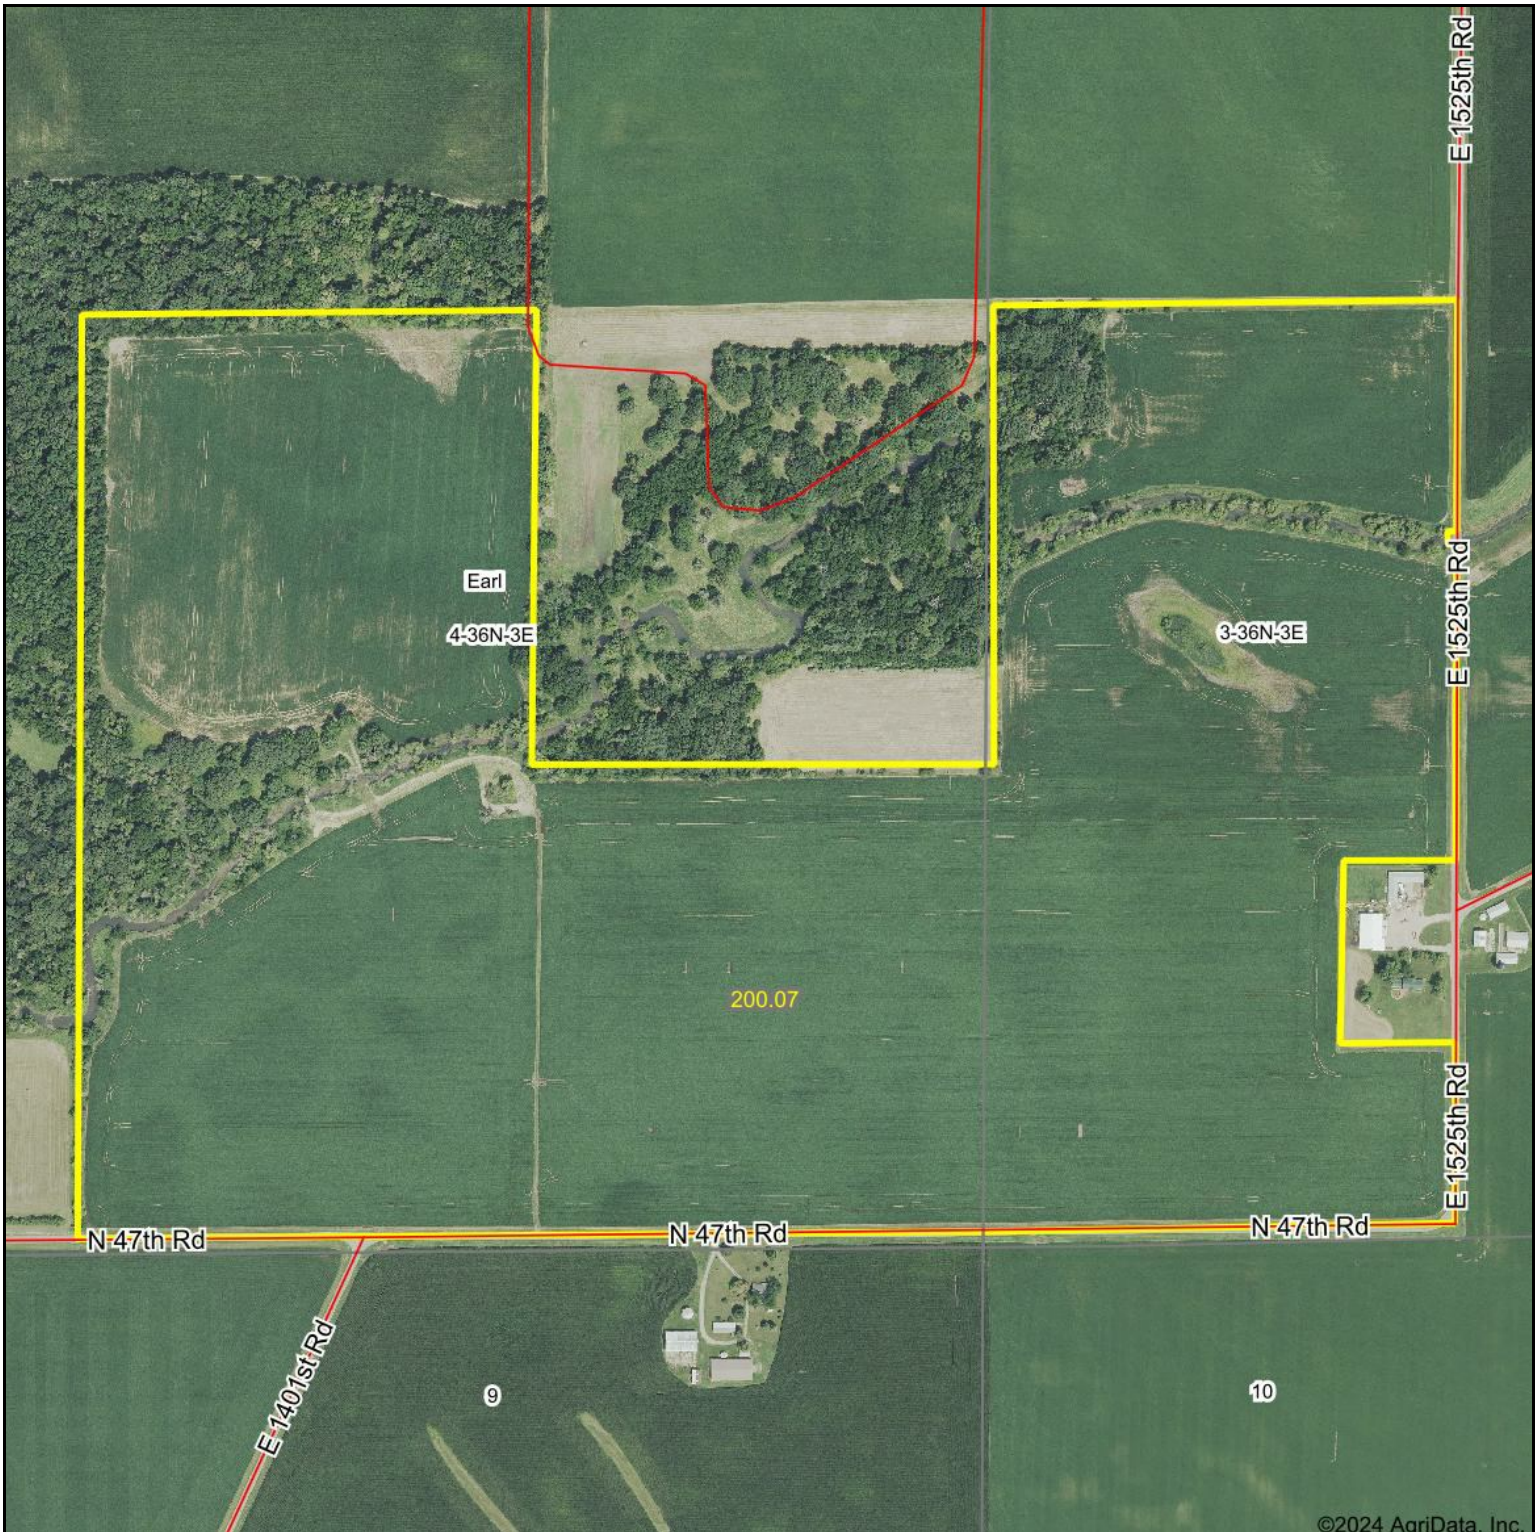

Solomon Farm

Map Center: 41° 37' 8.36, -88° 52' 43.45

0ft 632ft 1265ft

4-36N-3E
LaSalle County
Illinois

Maps Provided By:
surety
CUSTOMIZED ONLINE MAPPING

© AgriData, Inc. 2023 www.AgriDataInc.com

4/18/2024