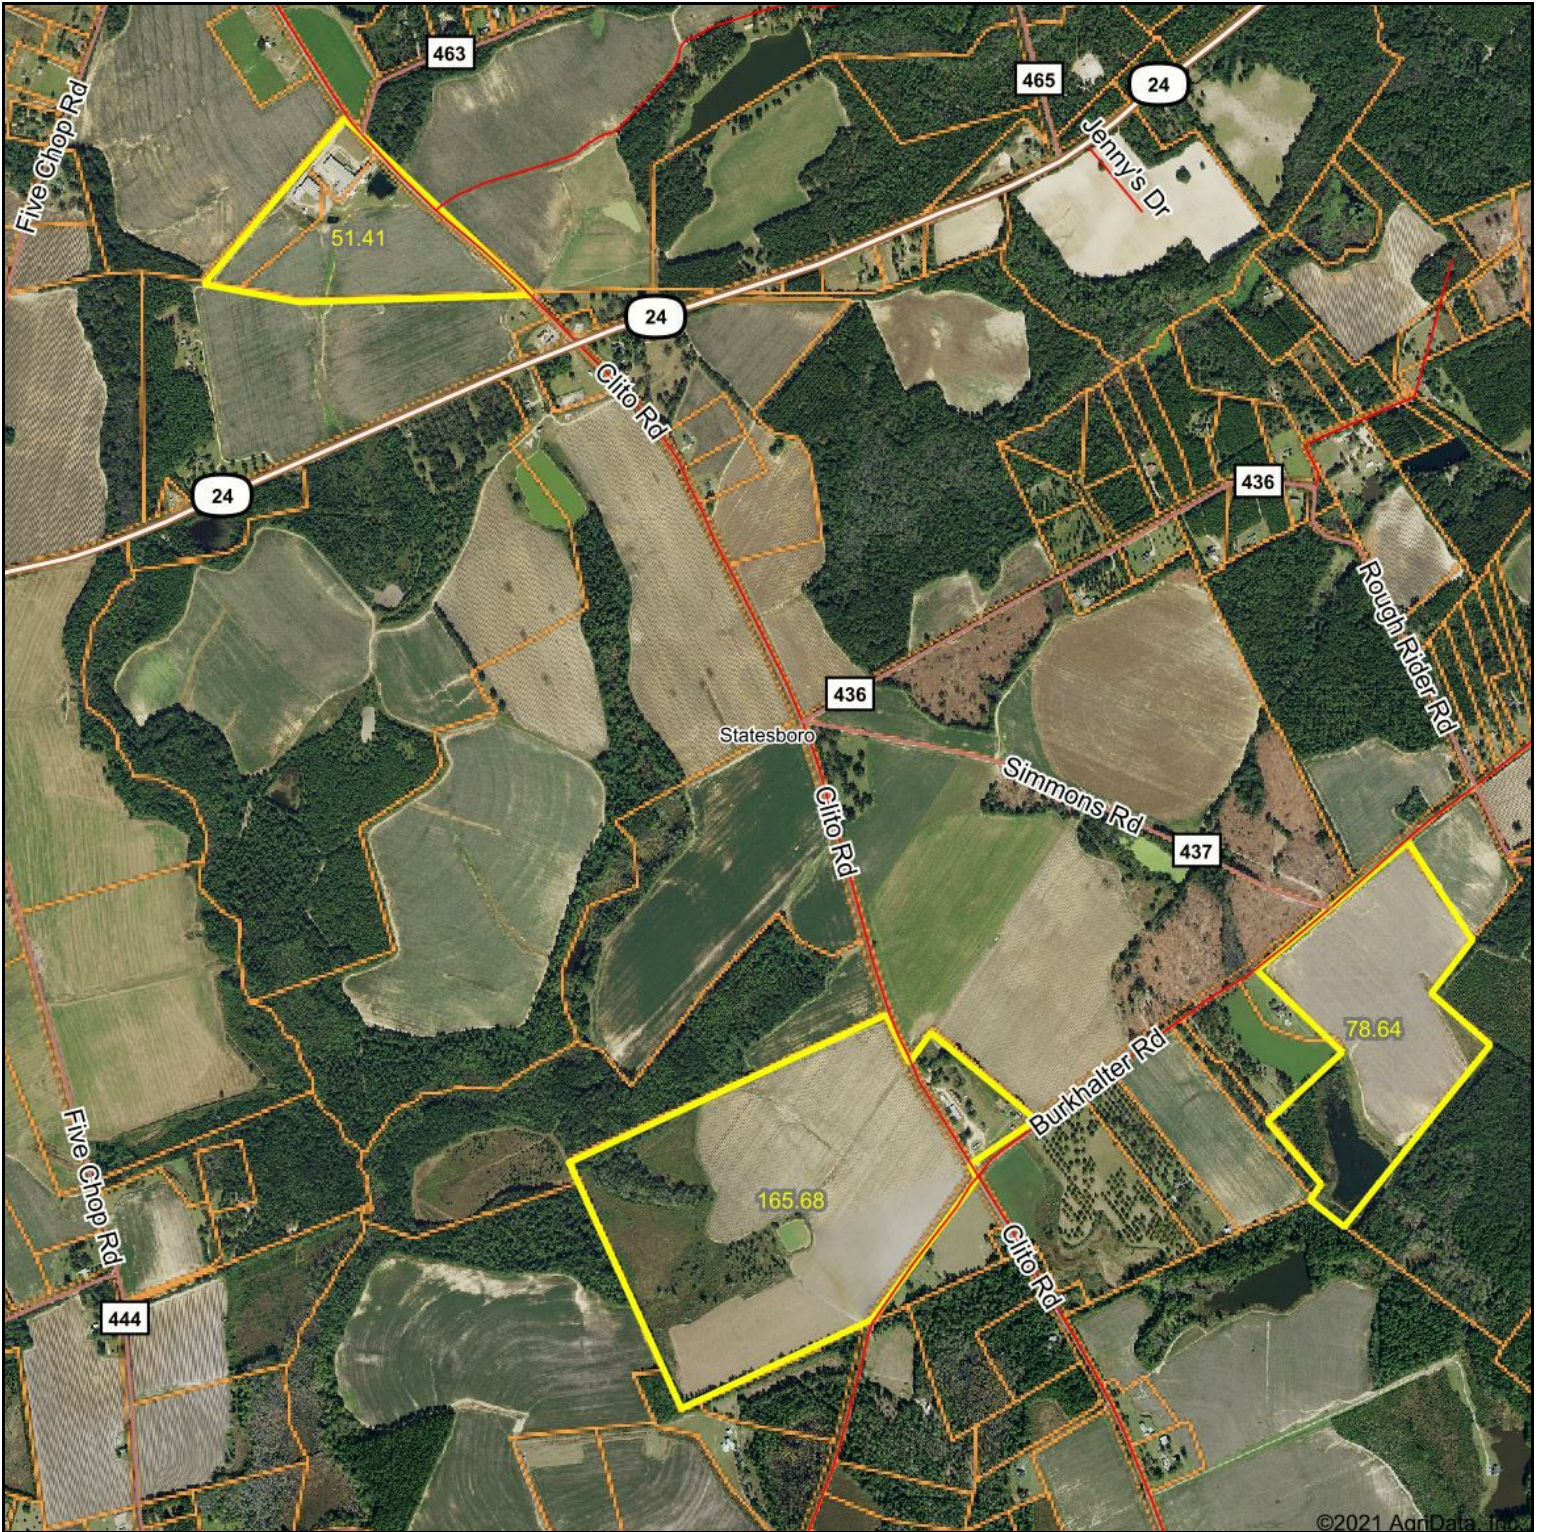

Aerial Map

©2021 AgriData, Inc.

Map Center: 32° 28' 4.46, -81° 39' 52.61

Maps Provided By:

© AgriData, Inc. 2021 www.AgriDataInc.com

**Bulloch County
Georgia**

4/10/2021