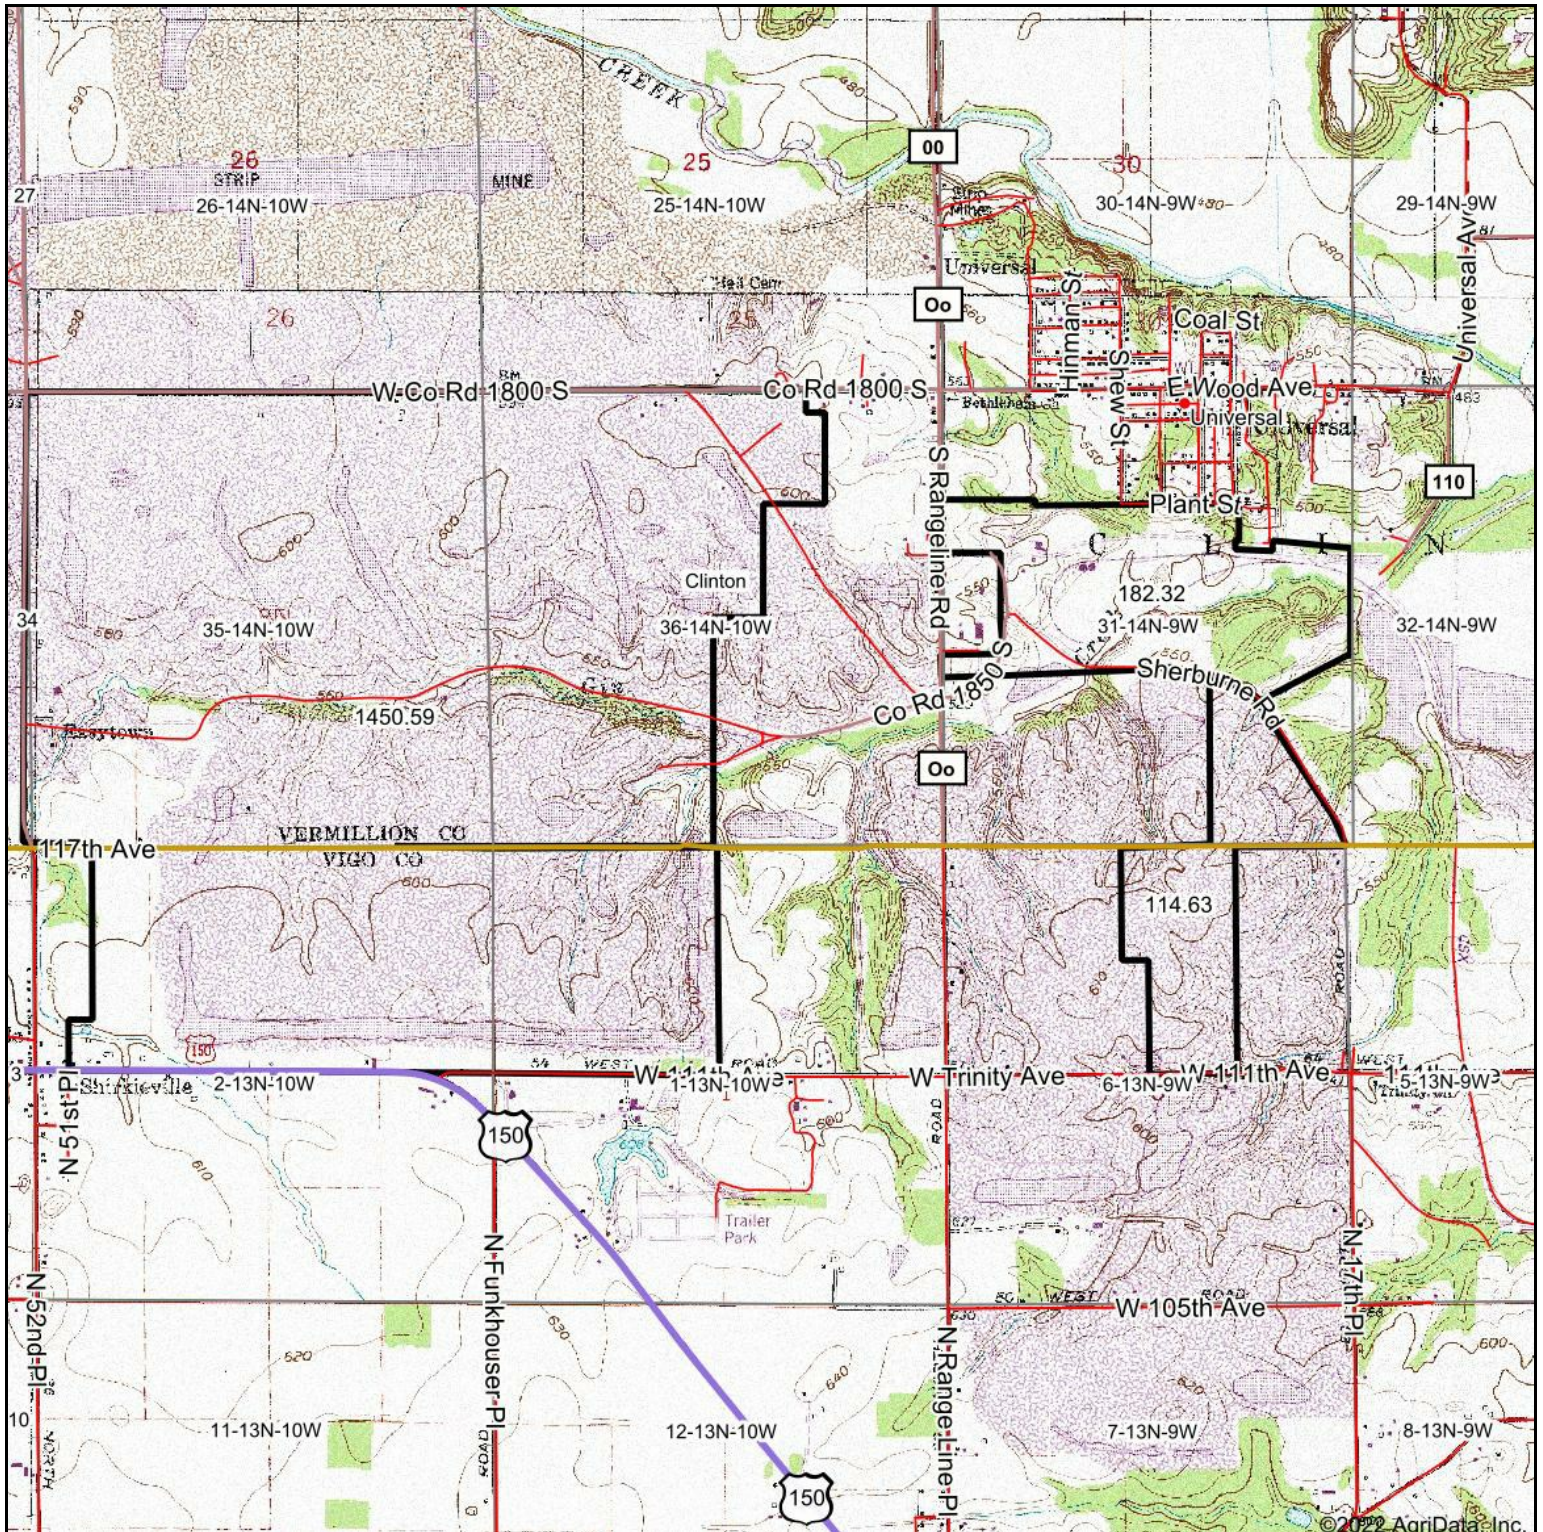

# Topography Map

map center: 39° 36' 35.76, -87° 28' 11.59

**36-14N-10W**  
**Vermillion County**  
**Indiana**

6/30/2022

Maps Provided By:

© AgriData, Inc. 2021 www.AgriDataInc.com