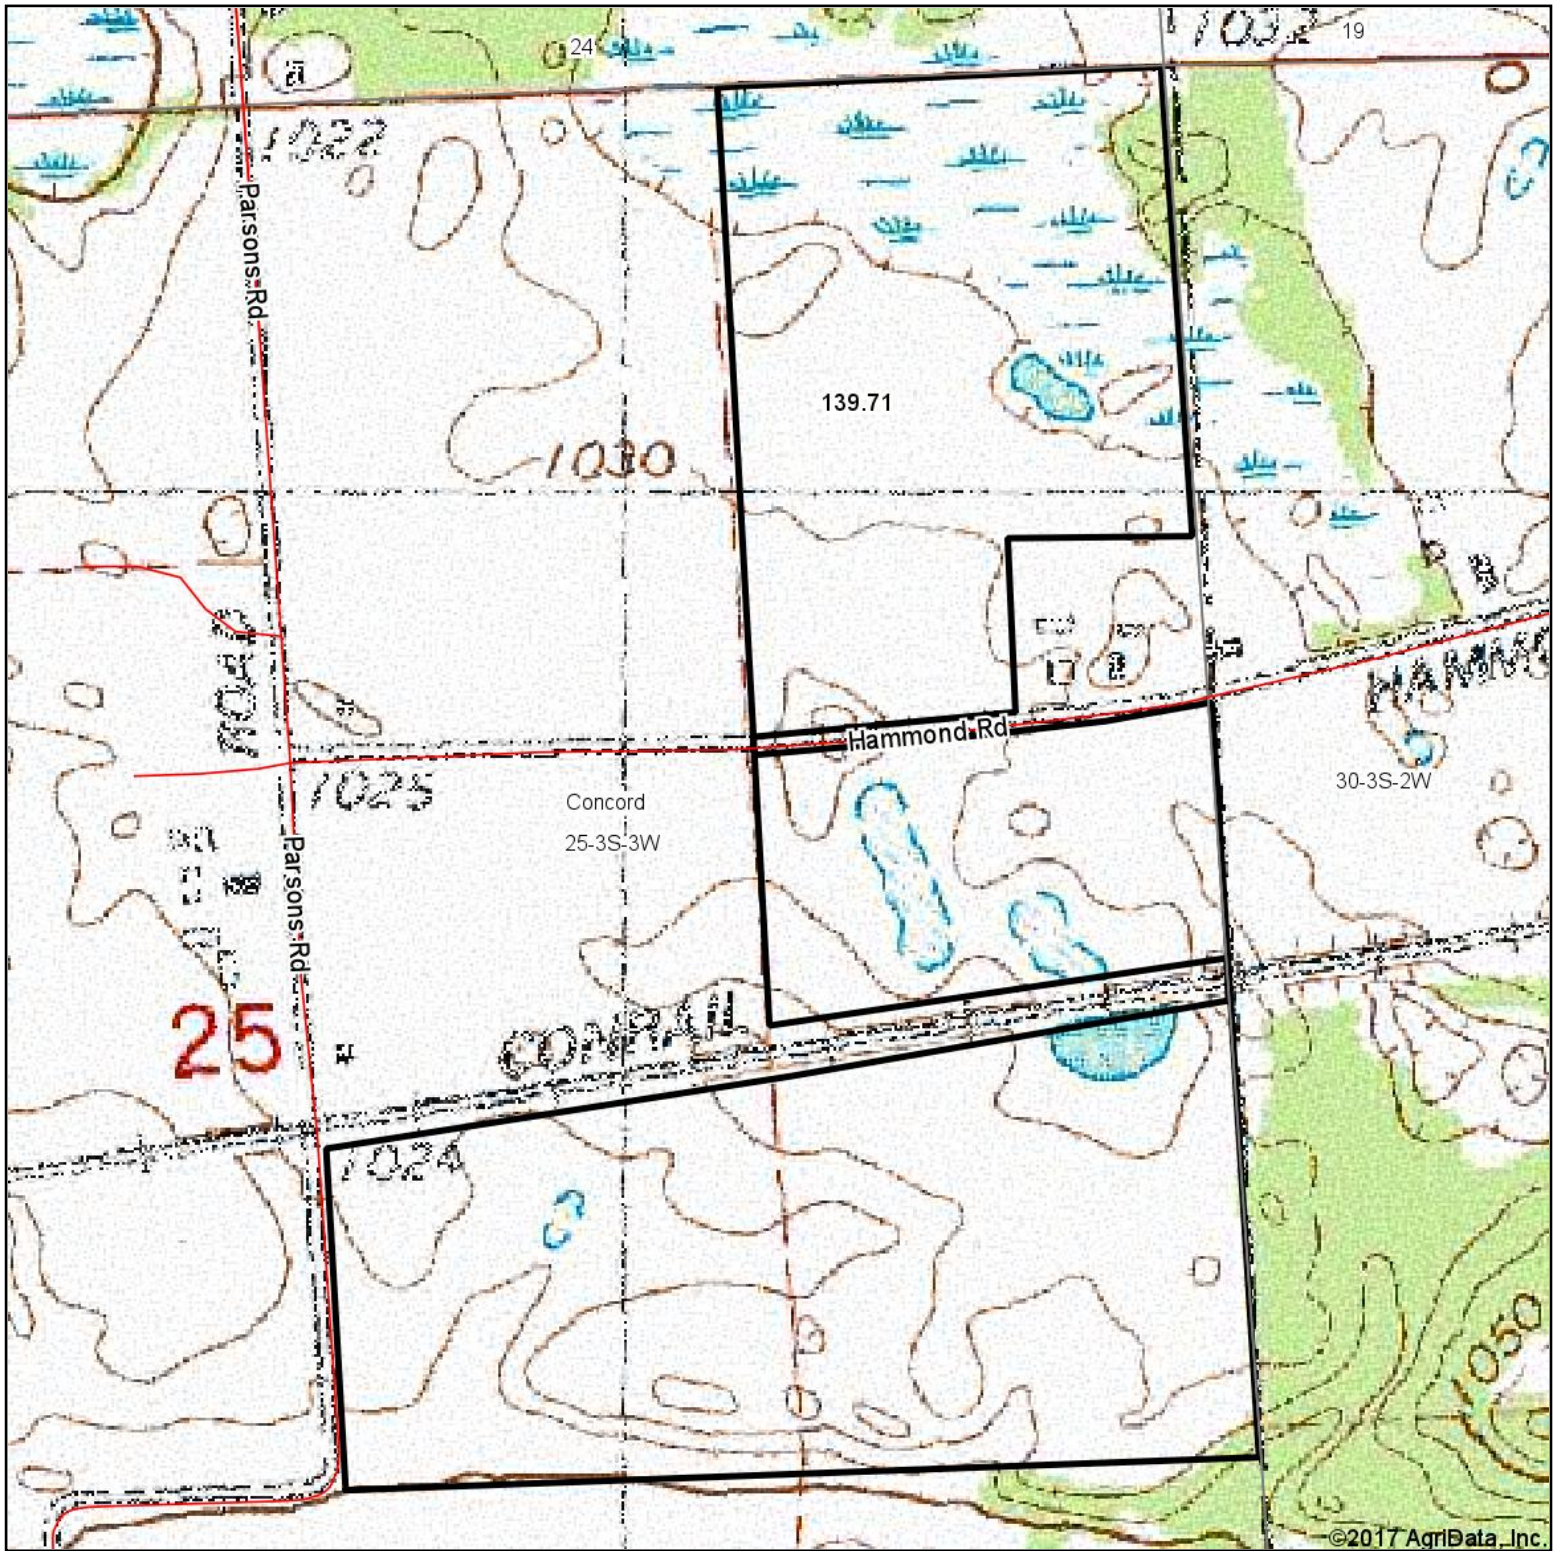

Topography Map

map center: 42° 11' 1.83, -84° 36' 2.63

0ft 633ft 1266ft

Maps Provided By:

© AgriData, Inc. 2017

www.AgriDataInc.com

25-3S-3W
Jackson County
Michigan

6/29/2017