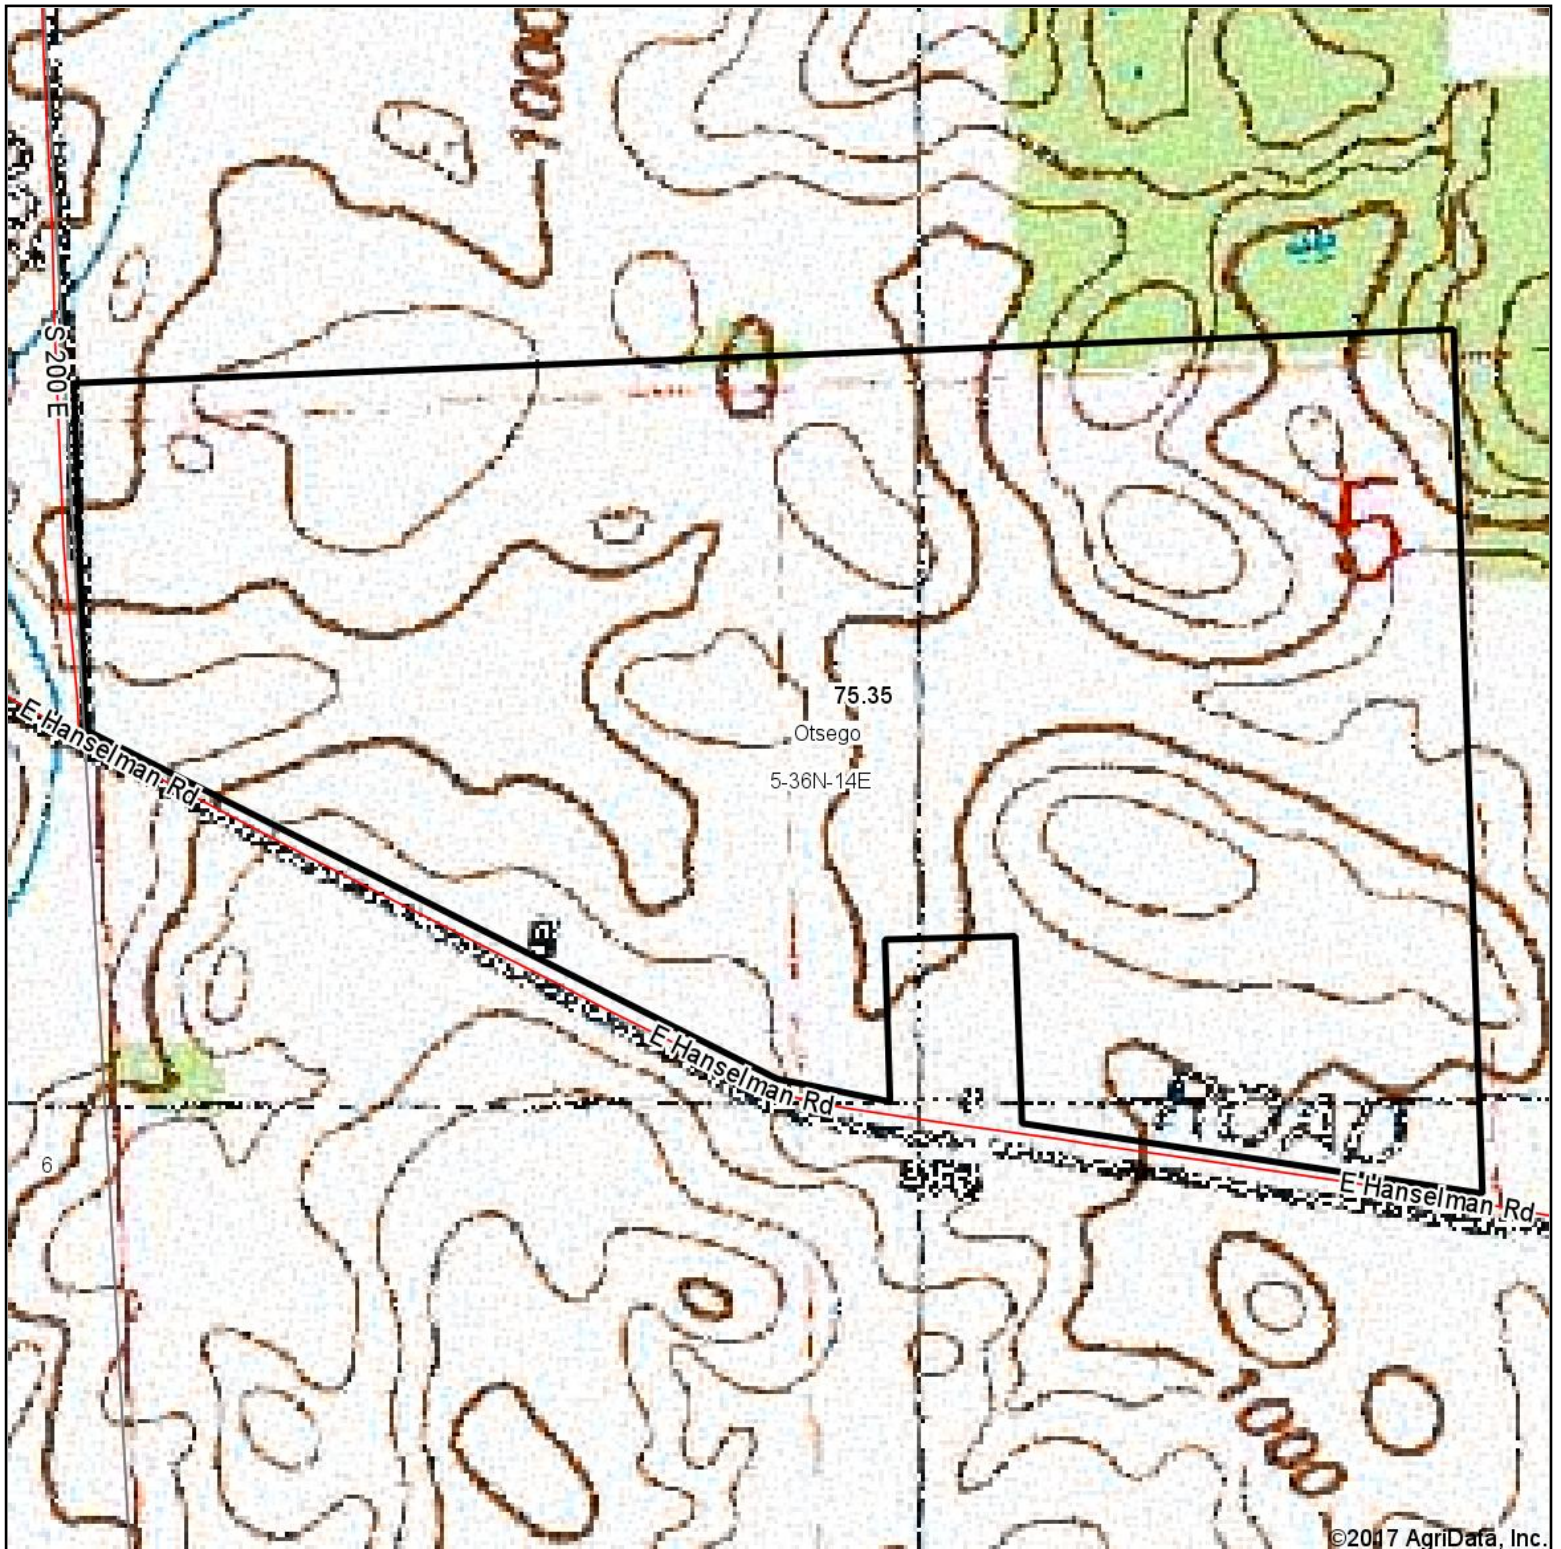

Topography Map

map center: 41° 36' 25.37, -84° 56' 55.73

0ft 423ft 846ft

Maps Provided By:

© AgriData, Inc. 2017

www.AgriDataInc.com

5-36N-14E
Steuben County
Indiana

2/12/2017