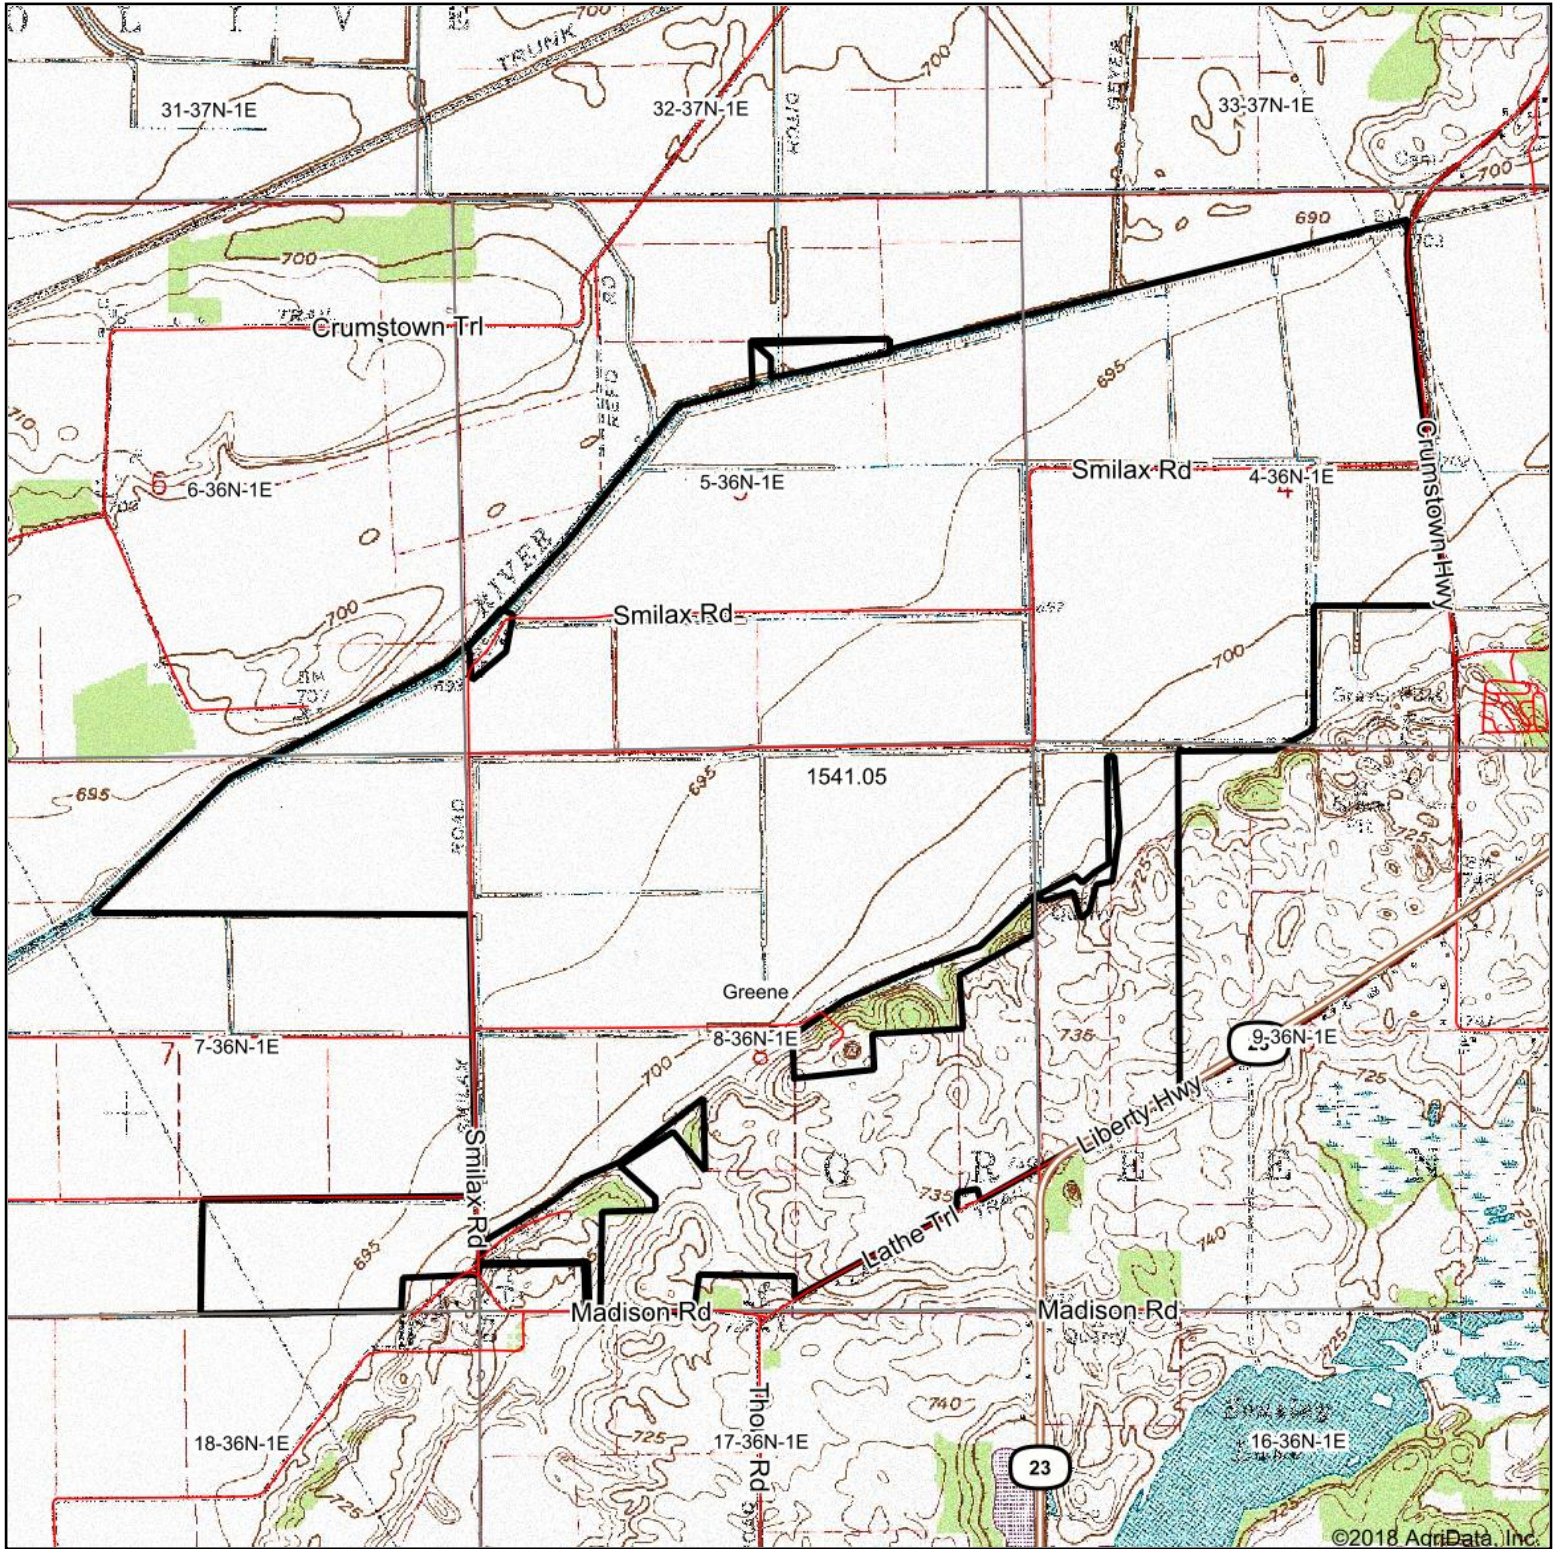

Topography Map

©2018 AgriData, Inc.

map center: 41° 35' 31.11, -86° 26' 9.05

0ft 2073ft 4147ft

8-36N-1E
St Joseph County
Indiana

7/26/2018