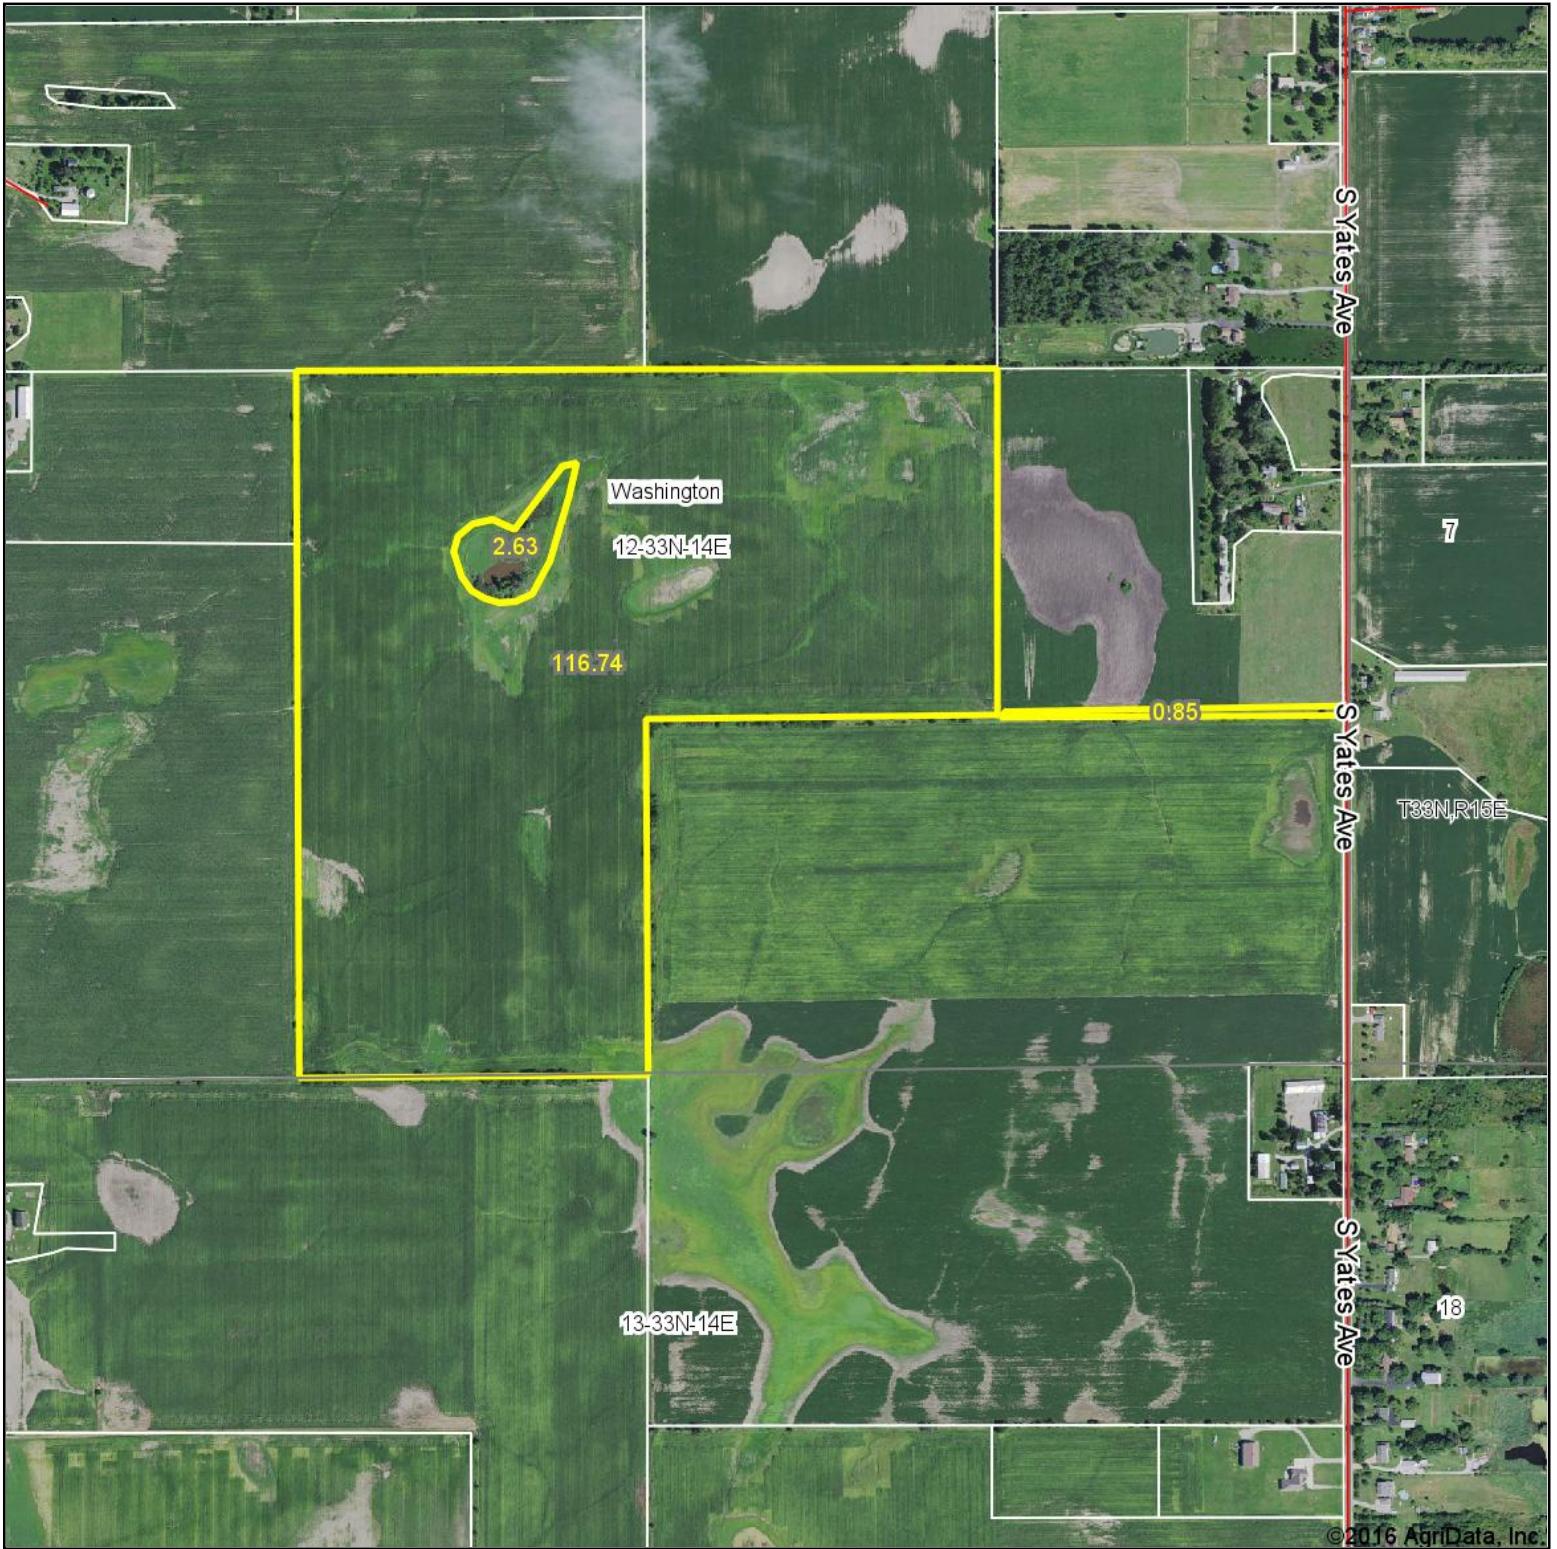

Aerial Map

©2016 AgriData, Inc.

map center: 41° 21' 32.17, -87° 33' 43.36

12-33N-14E
Will County
Illinois

9/29/2016