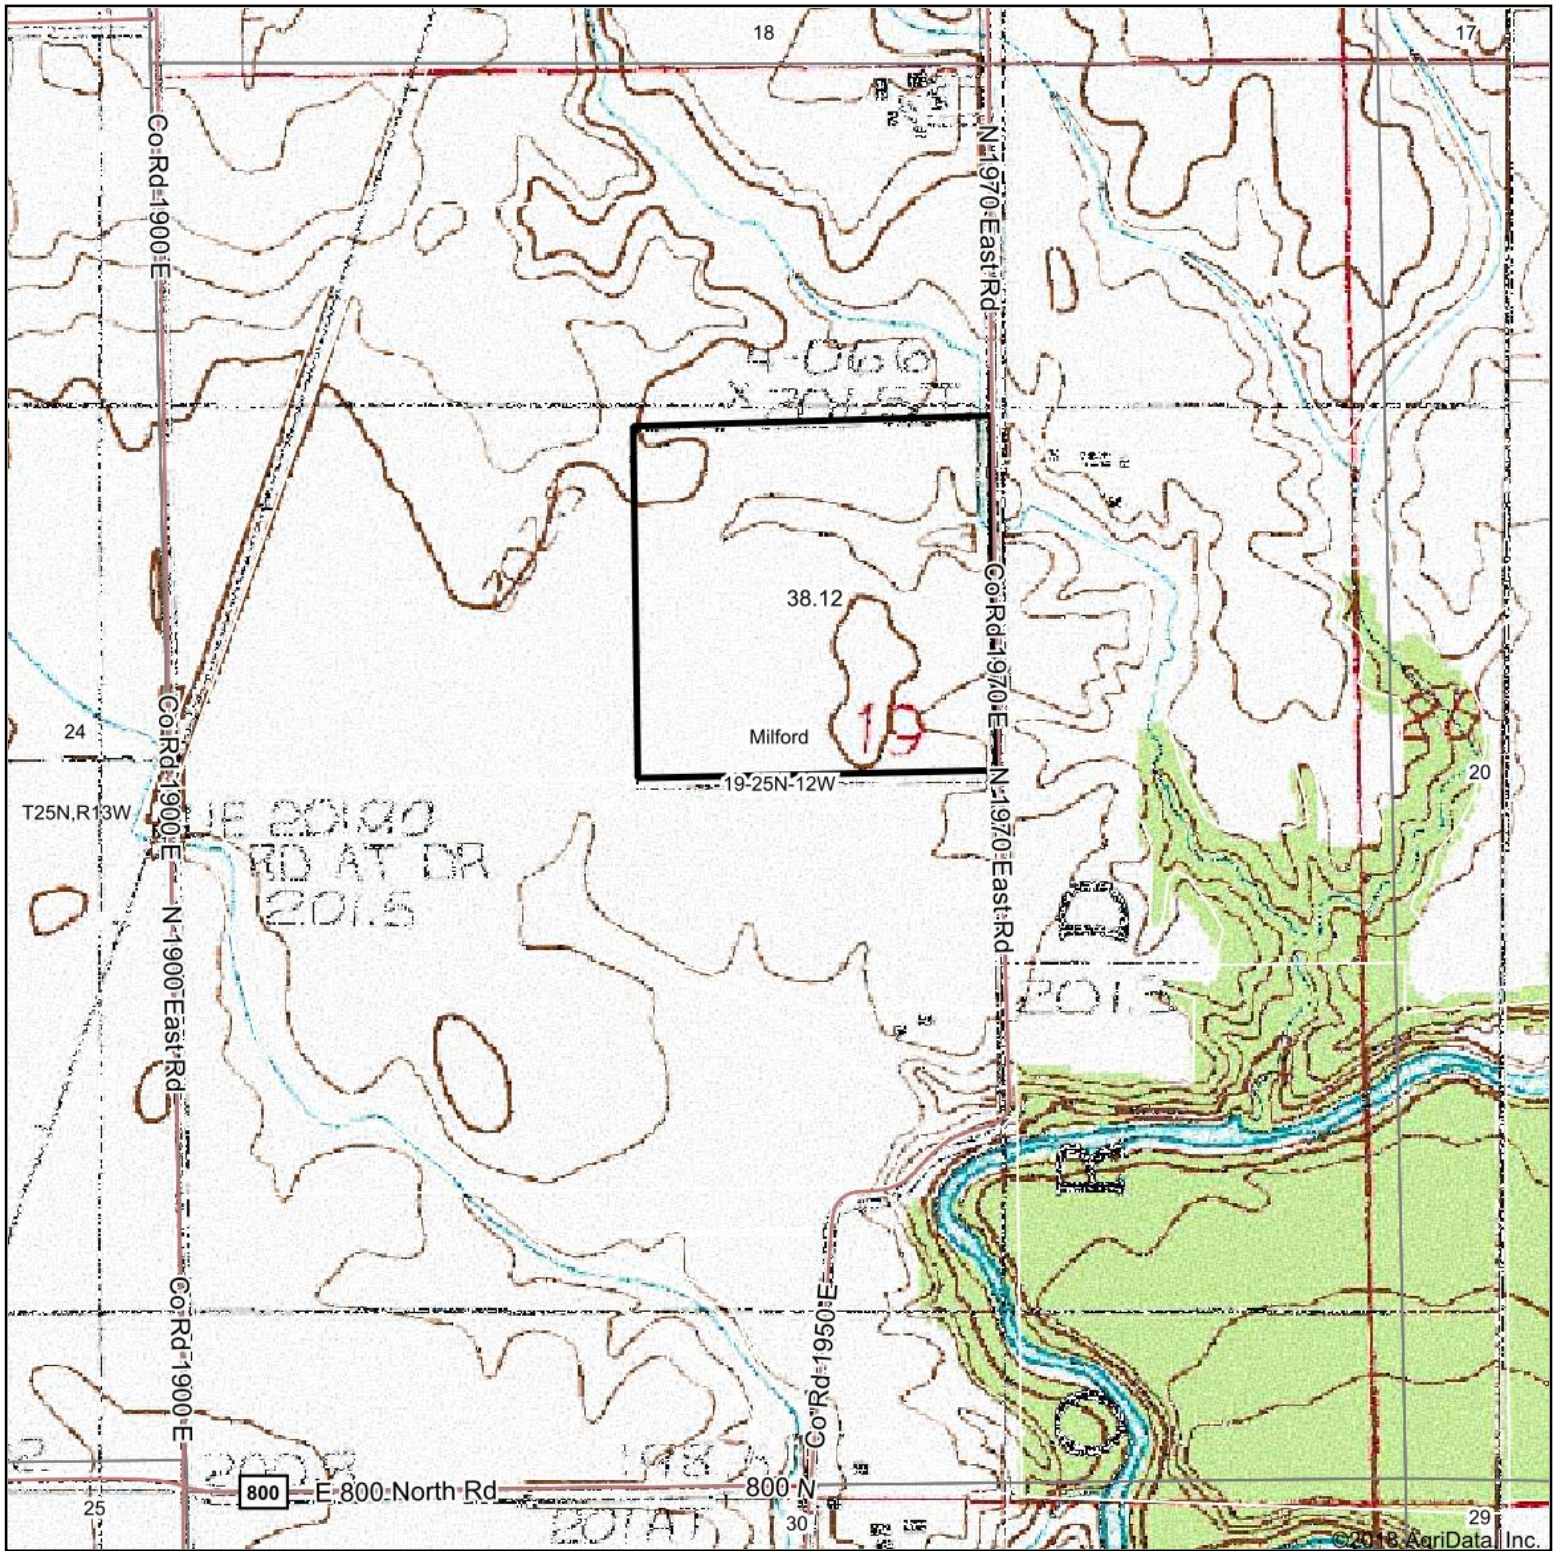

Topography Map

map center: 40° 36' 37.84, -87° 45' 34.32

19-25N-12W
Iroquois County
Illinois

6/6/2018