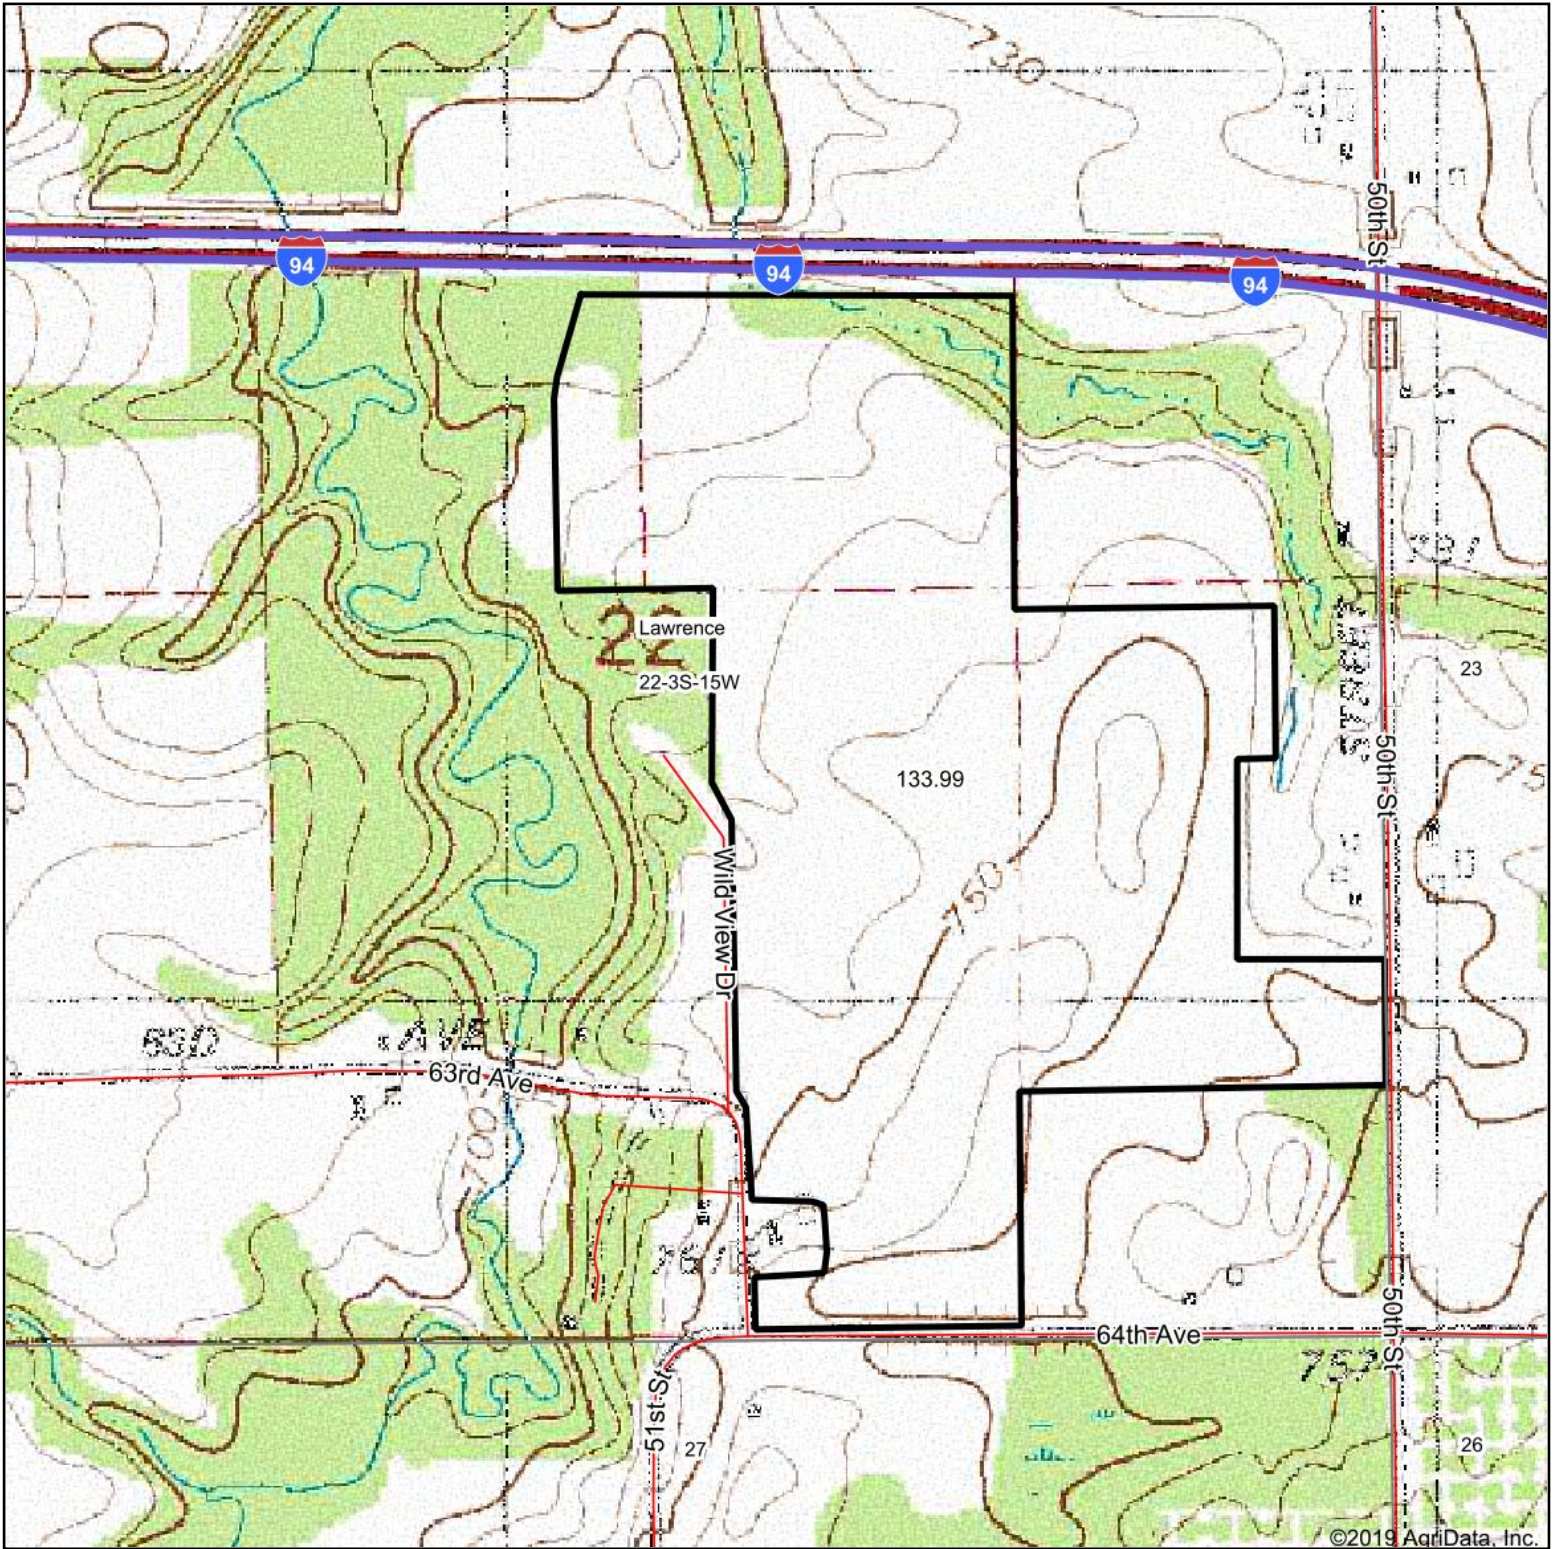

Topography Map

©2019 AgriData, Inc.

map center: 42° 11' 28.74, -86° 2' 23.02

Maps Provided By:

© AgriData, Inc. 2019

www.AgrIDataInc.com

22-3S-15W
Van Buren County
Michigan

5/6/2019