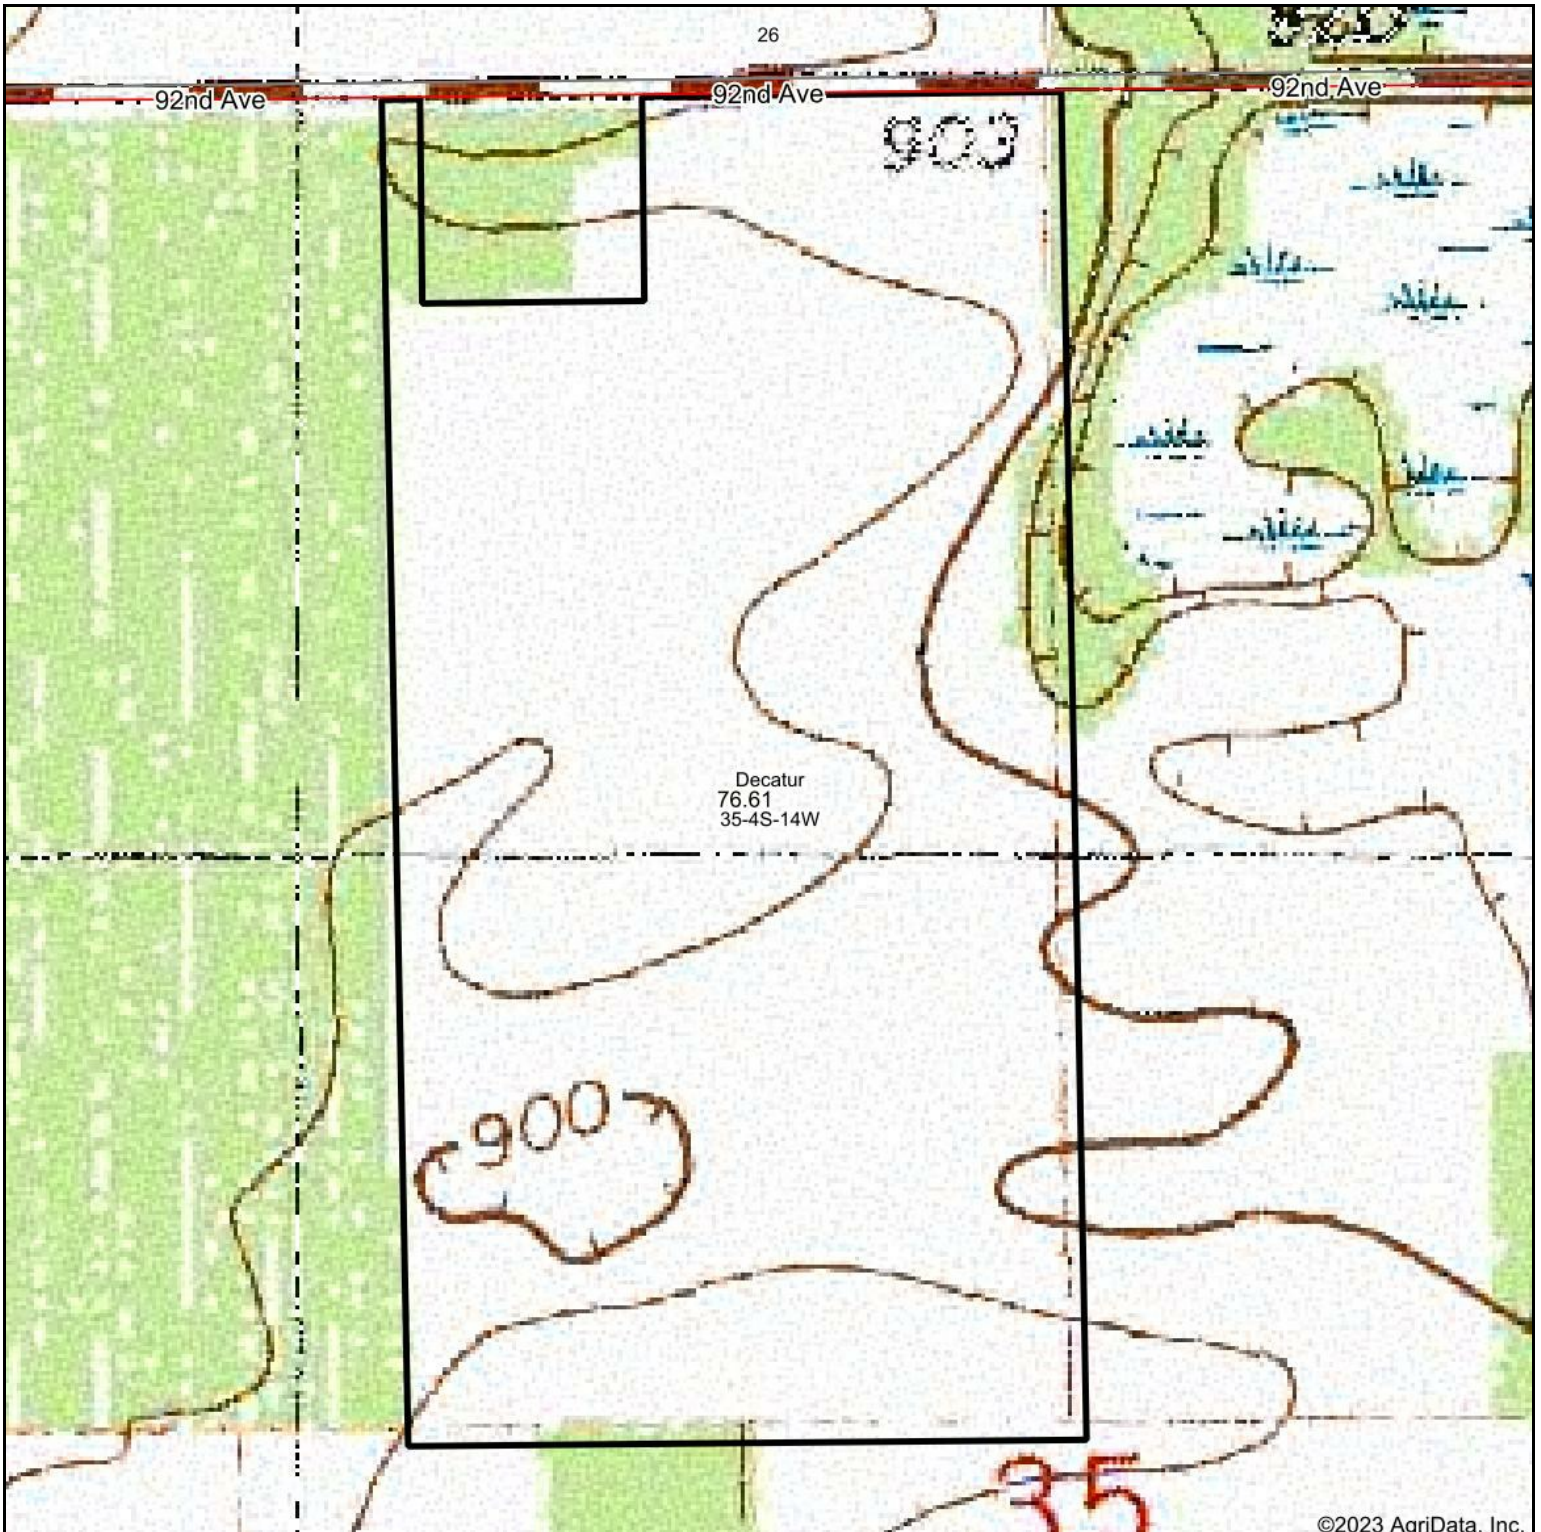

Topography Map

©2023 AgriData, Inc.

map center: 42° 4' 49.2, -85° 54' 30.83

Maps Provided By:

© AgriData, Inc. 2023 www.AgriDataInc.com

35-4S-14W
Van Buren County
Michigan

4/4/2023