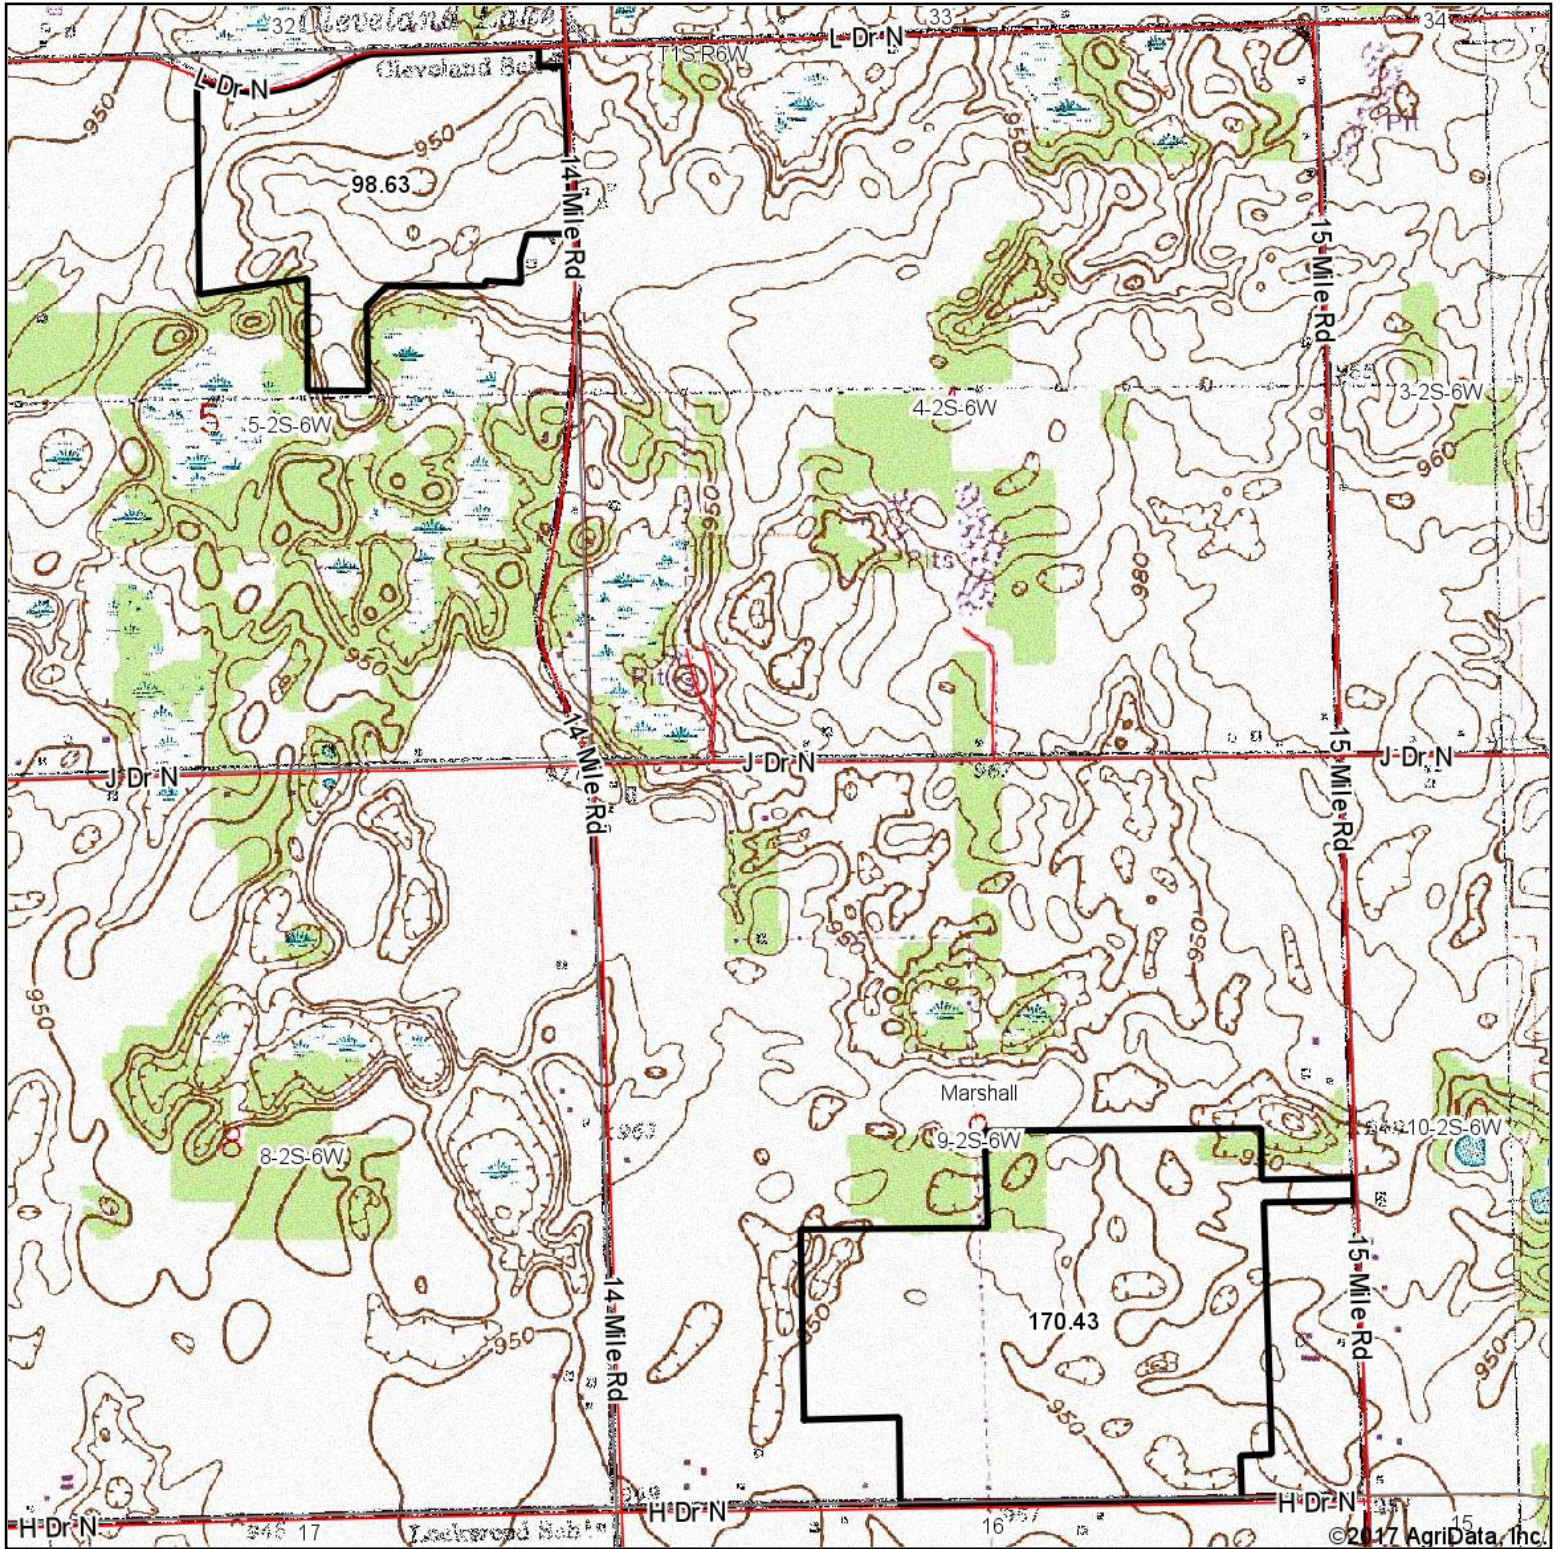

Topography Map

map center: 42° 19' 9.86, -85° 1' 8.37

9-2S-6W
Calhoun County
Michigan

7/11/2017

Maps Provided By:

© AgriData, Inc. 2017

www.AgriDataInc.com