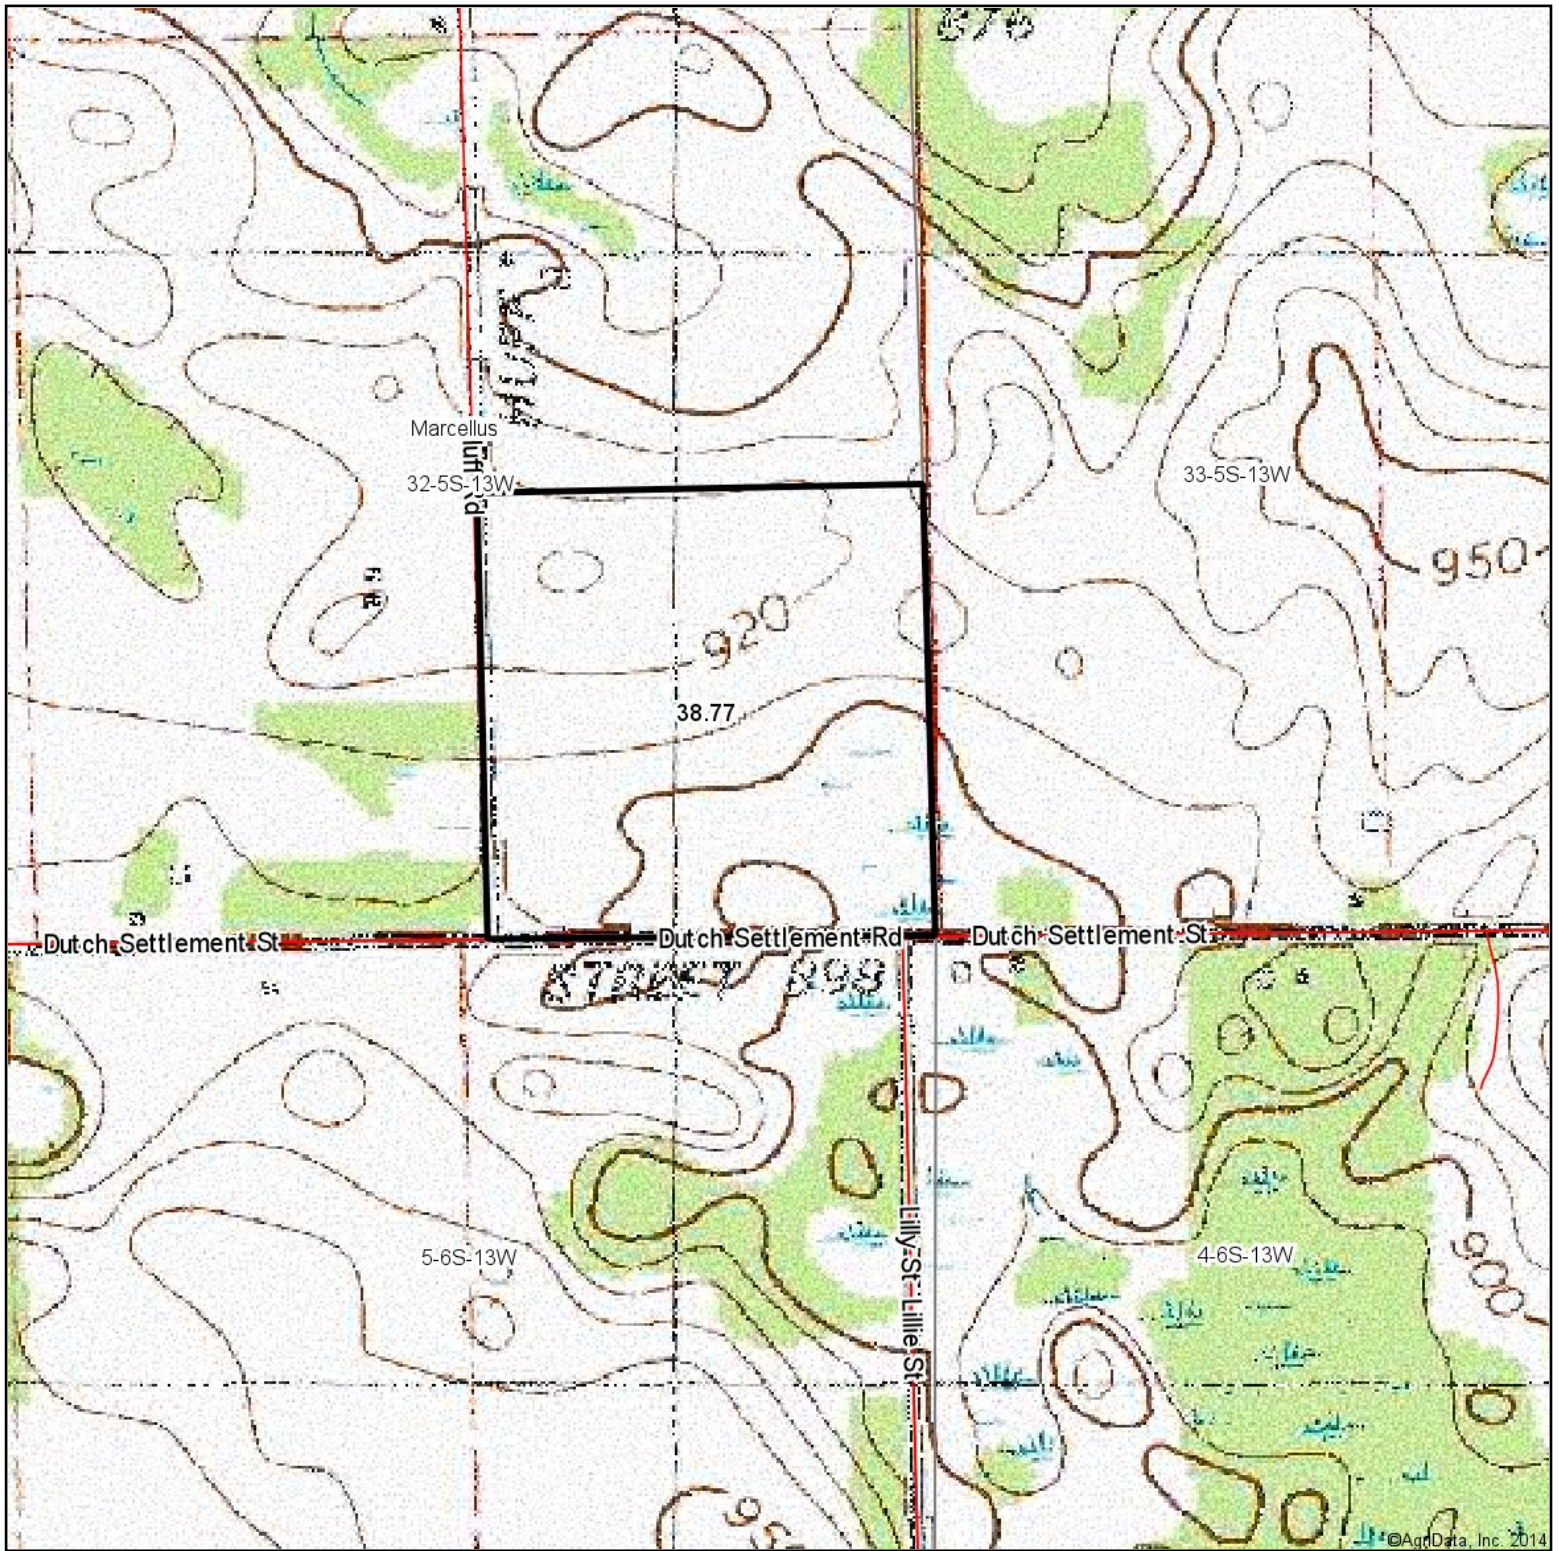

Topography Map

map center: 41° 59' 5.83, 85° 50' 24.21

scale: 7362

3/21/2014

32-5S-13W
Cass County
Michigan

Maps Provided By:

CUSTOMIZED ONLINE MAPPING
© AgriData, Inc. 2014 www.AgriDataInc.com