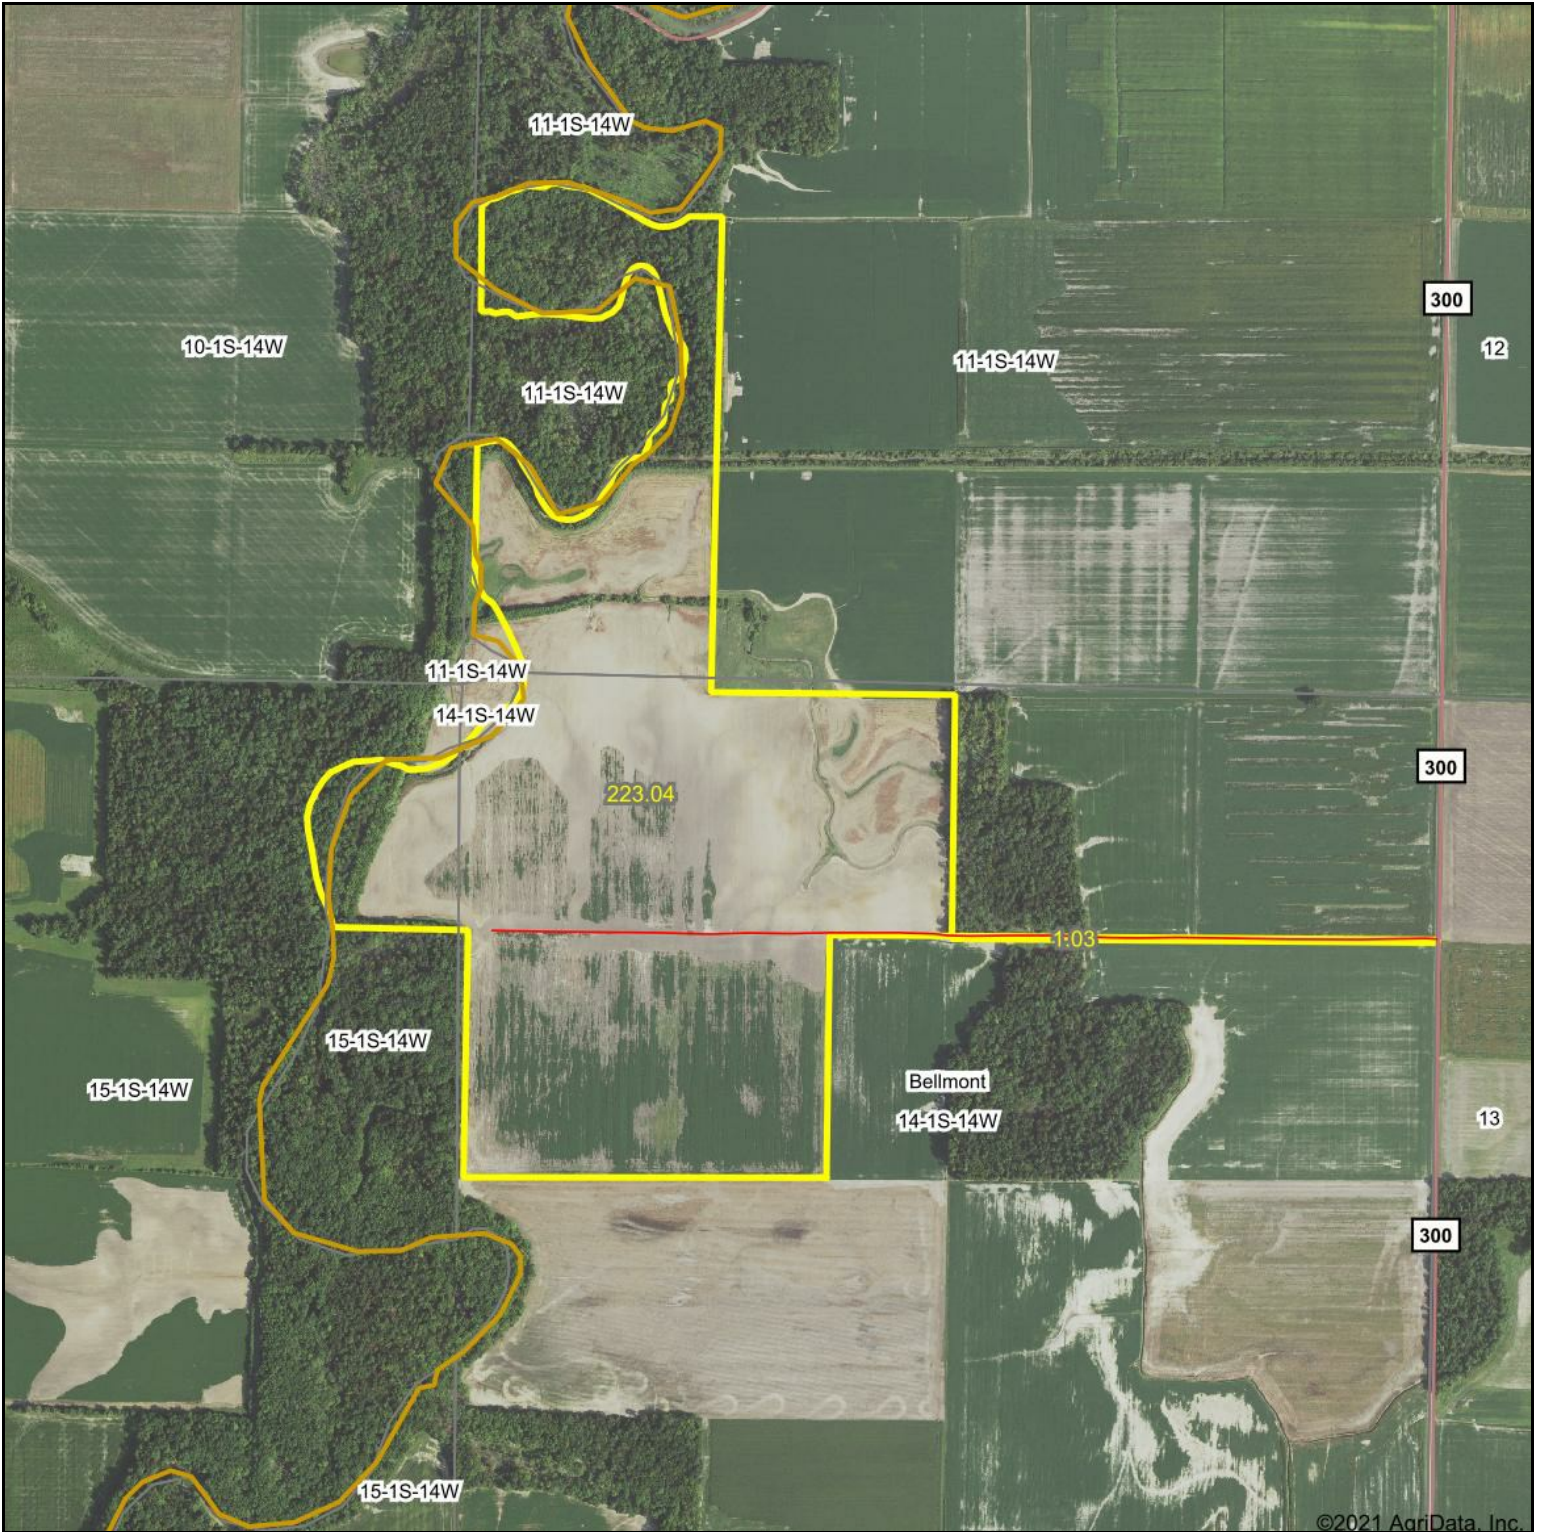

Montgomery Map

Map Center: 38° 26' 14.1, -87° 56' 34.07

Maps Provided By:

© AgriData, Inc. 2021 www.AgriDataInc.com

14-1S-14W
Wabash County
Illinois

11/8/2021