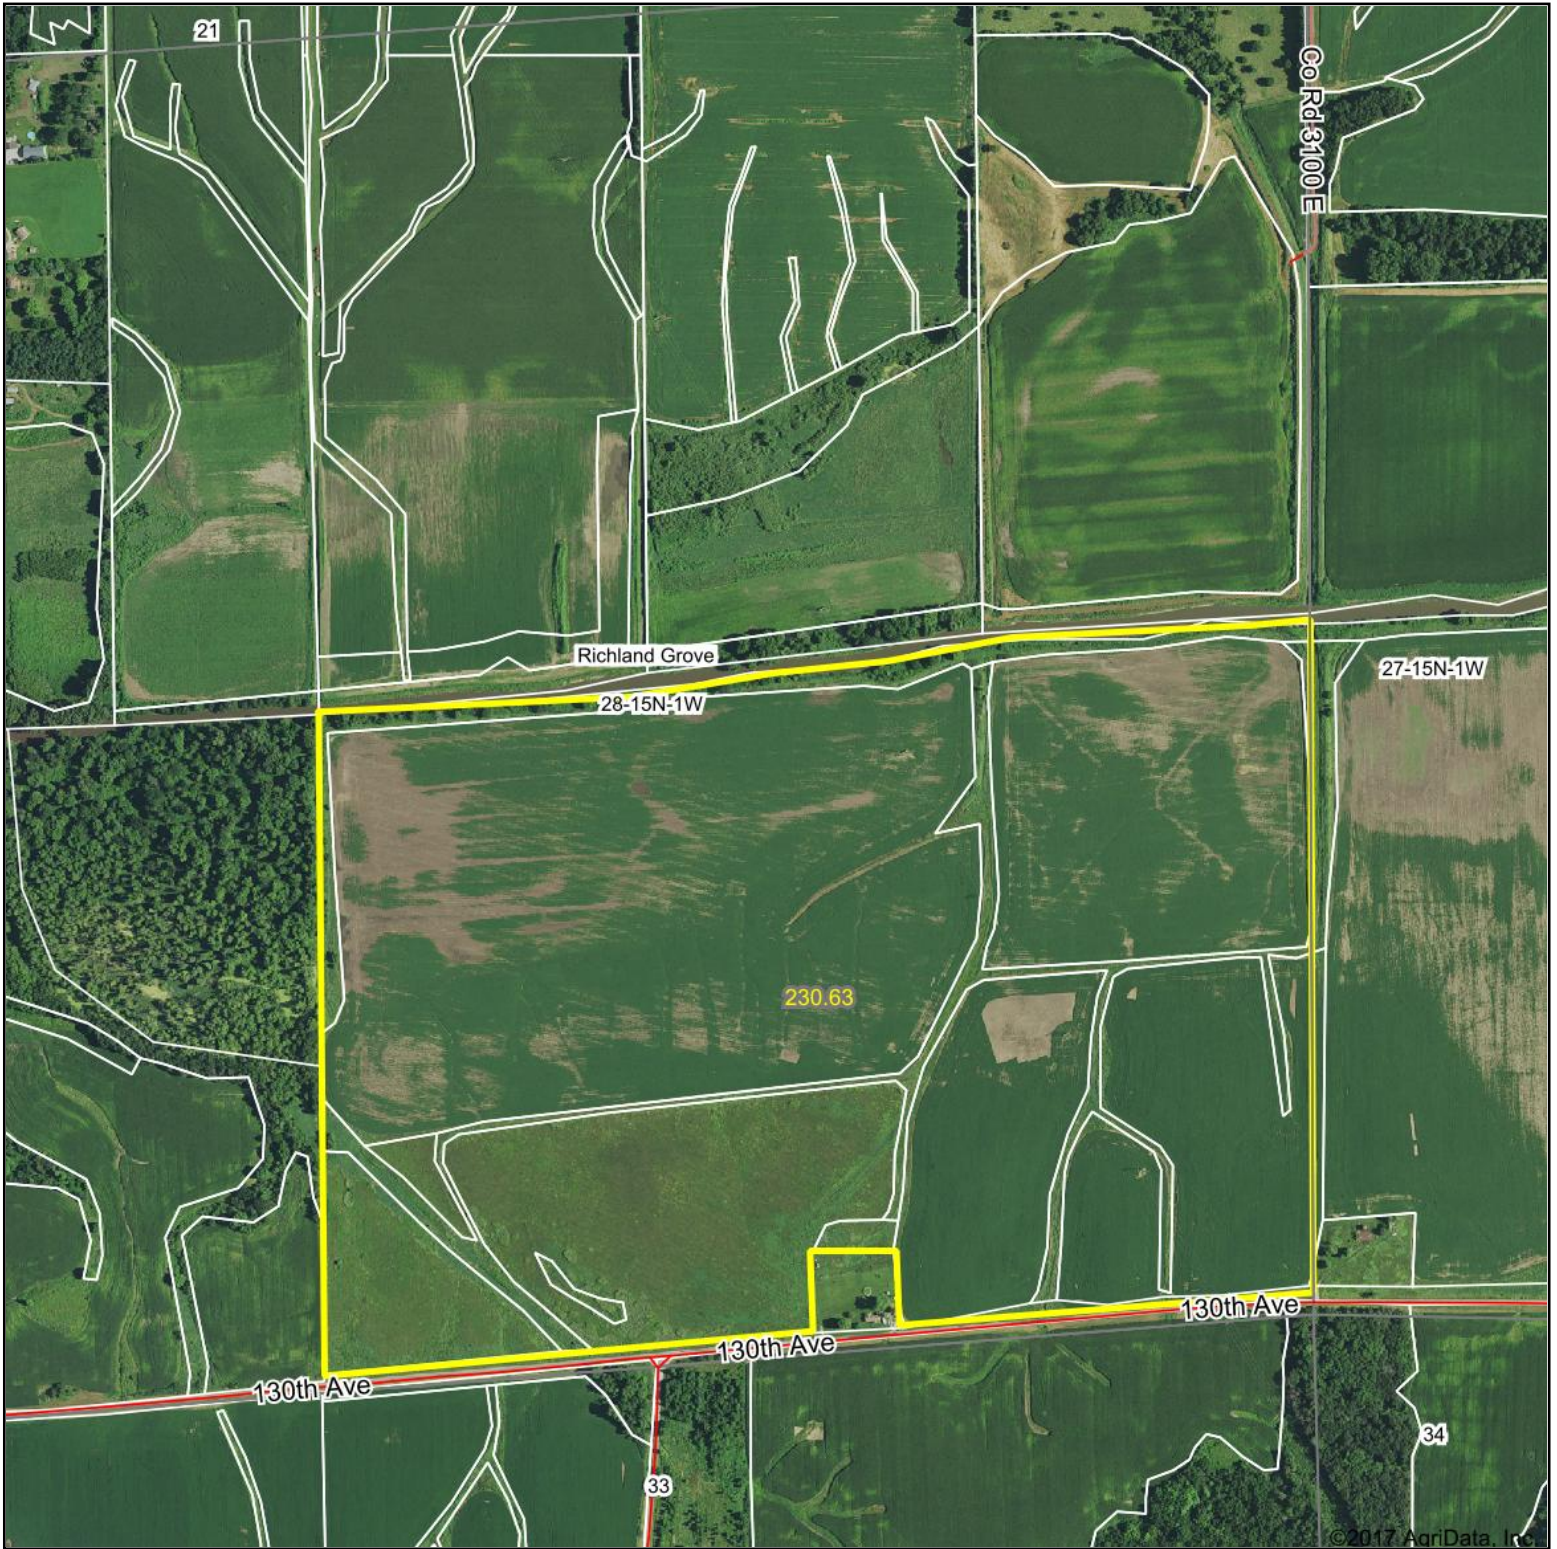

Aerial Map

map center: 41° 15' 38.11, -90° 30' 6.25

Maps Provided By:

© AgriData, Inc. 2017

www.AgriDataInc.com

28-15N-1W
Mercer County
Illinois

12/12/2017