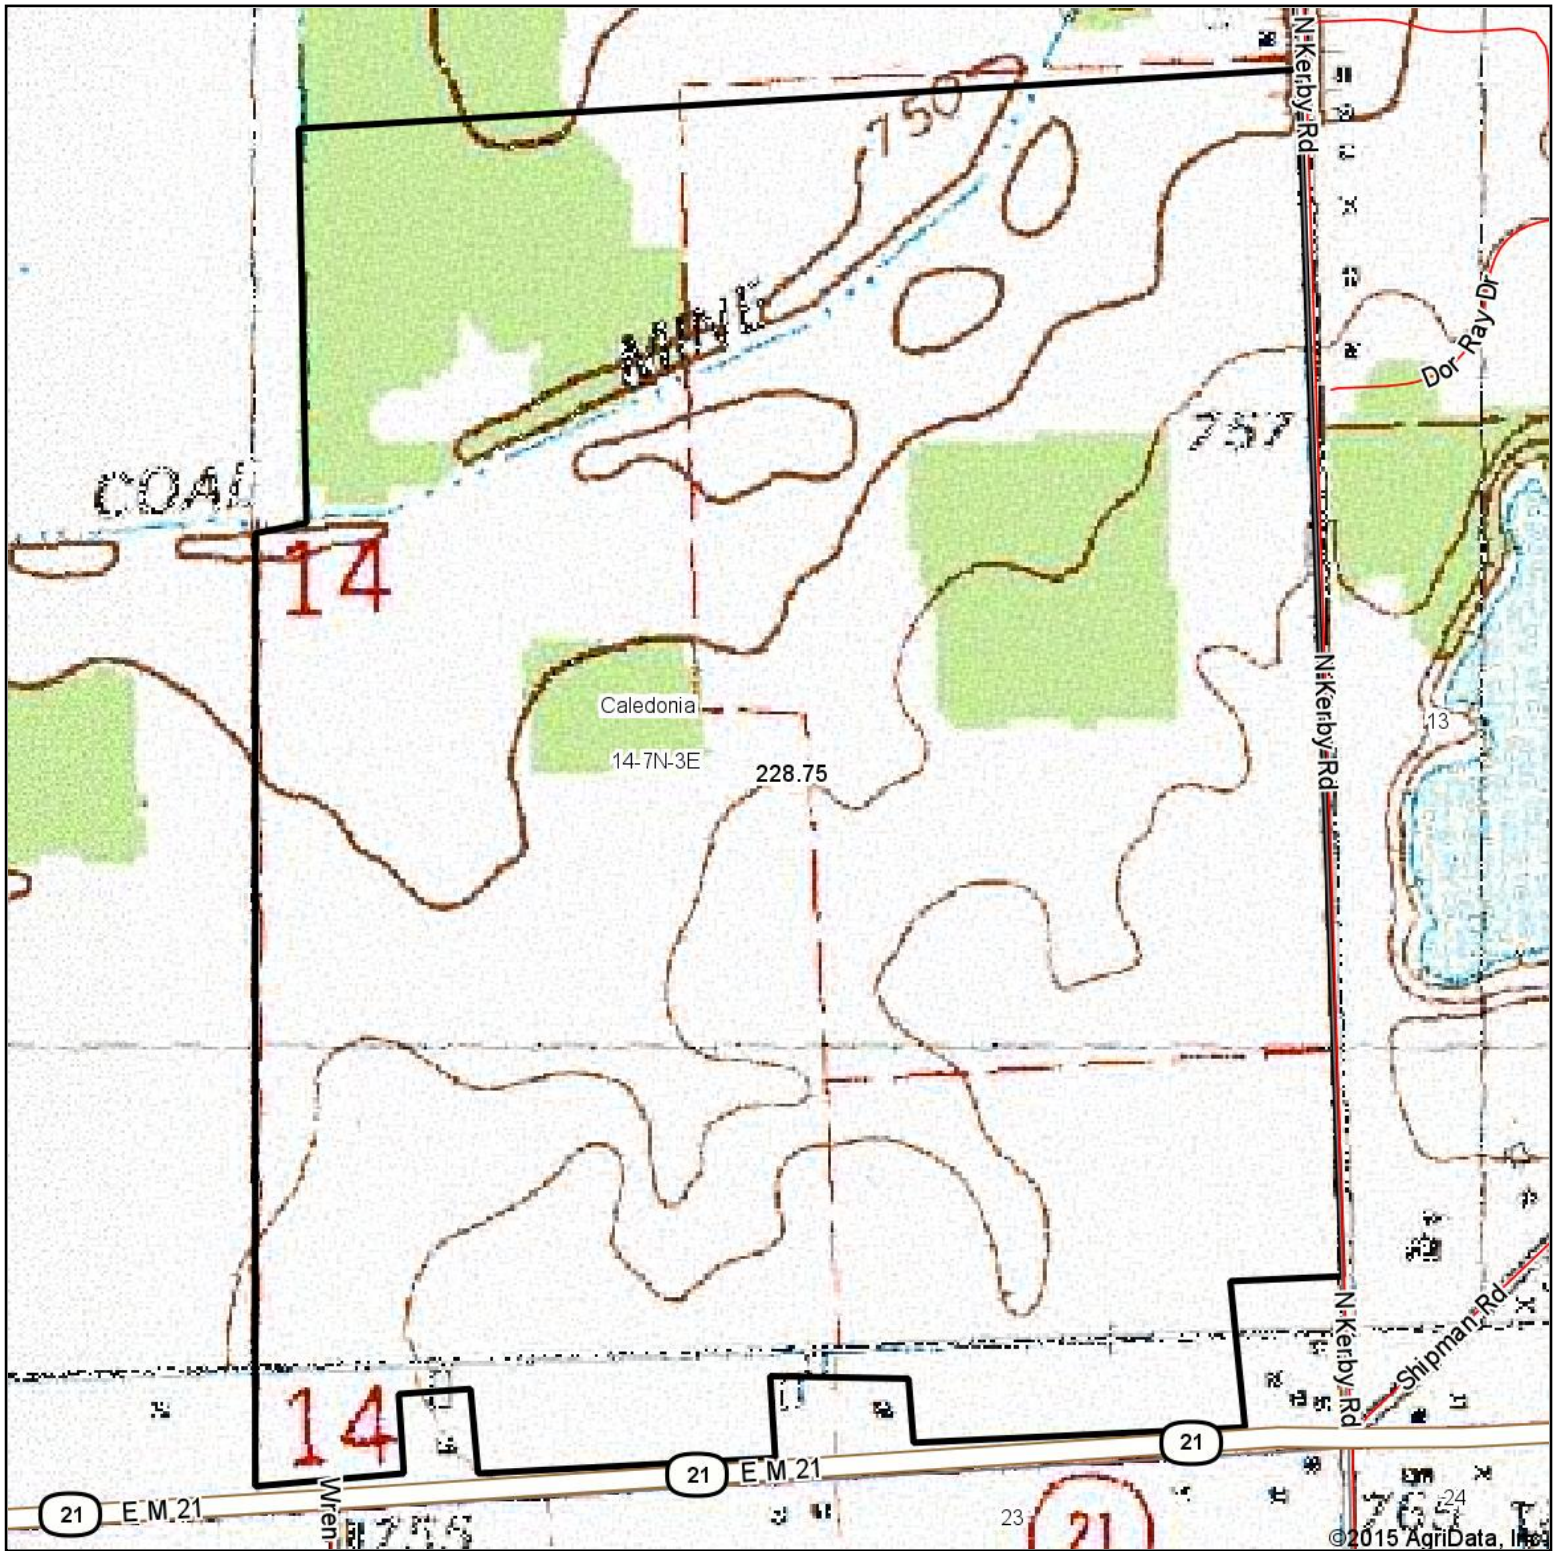

Topography Map

©2015 AgriData, Inc.

map center: 43° 0' 15.29, 84° 4' 29.21
scale: 6780

14-7N-3E
Shiawassee County
Michigan

9/25/2015

Maps Provided By:

© AgriData, Inc. 2015 www.AgriDataInc.com