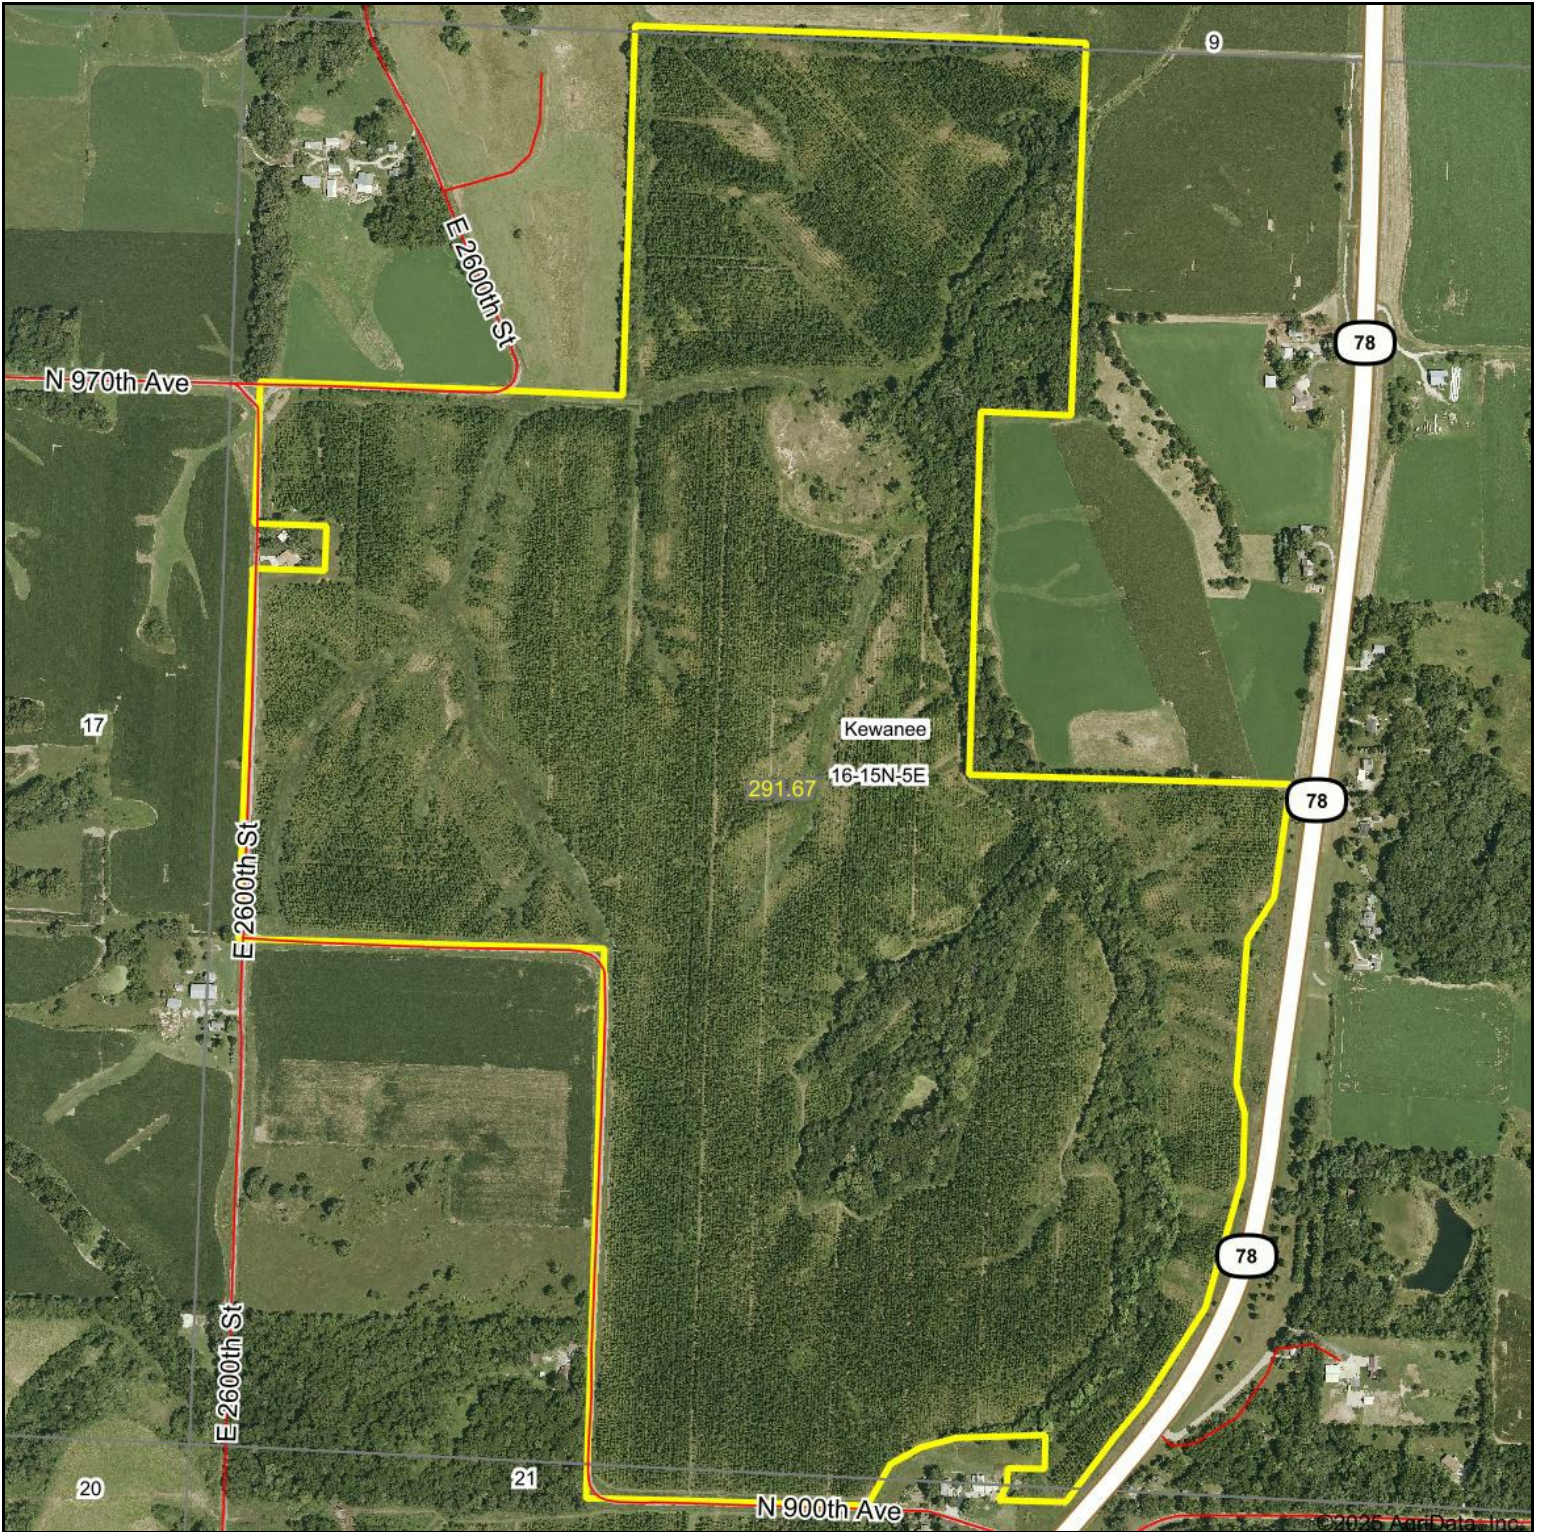

Black Walnut Tract 4 Goode

©2025 AgriData, Inc.

Map Center: 41° 20' 54.29, -90° 47' 56.02

Maps Provided By:

© AgriData, Inc. 2023 www.AgrIDataInc.com

25-16N-4W
Rock Island County
Illinois

5/12/2025

Black Walnut II Tract 10

Map Center: 41° 17' 8.75, -89° 55' 37.75

16-15N-5E
Henry County
Illinois

Maps Provided By:

© AgriData, Inc. 2023 www.AgriDataInc.com

6/12/2025

Black Walnut II Tract 12

Map Center: 41° 17' 11.17, -89° 51' 58.94

13-15N-5E
Henry County
Illinois

© AgriData, Inc. 2023 www.AgriDataInc.com

6/12/2025