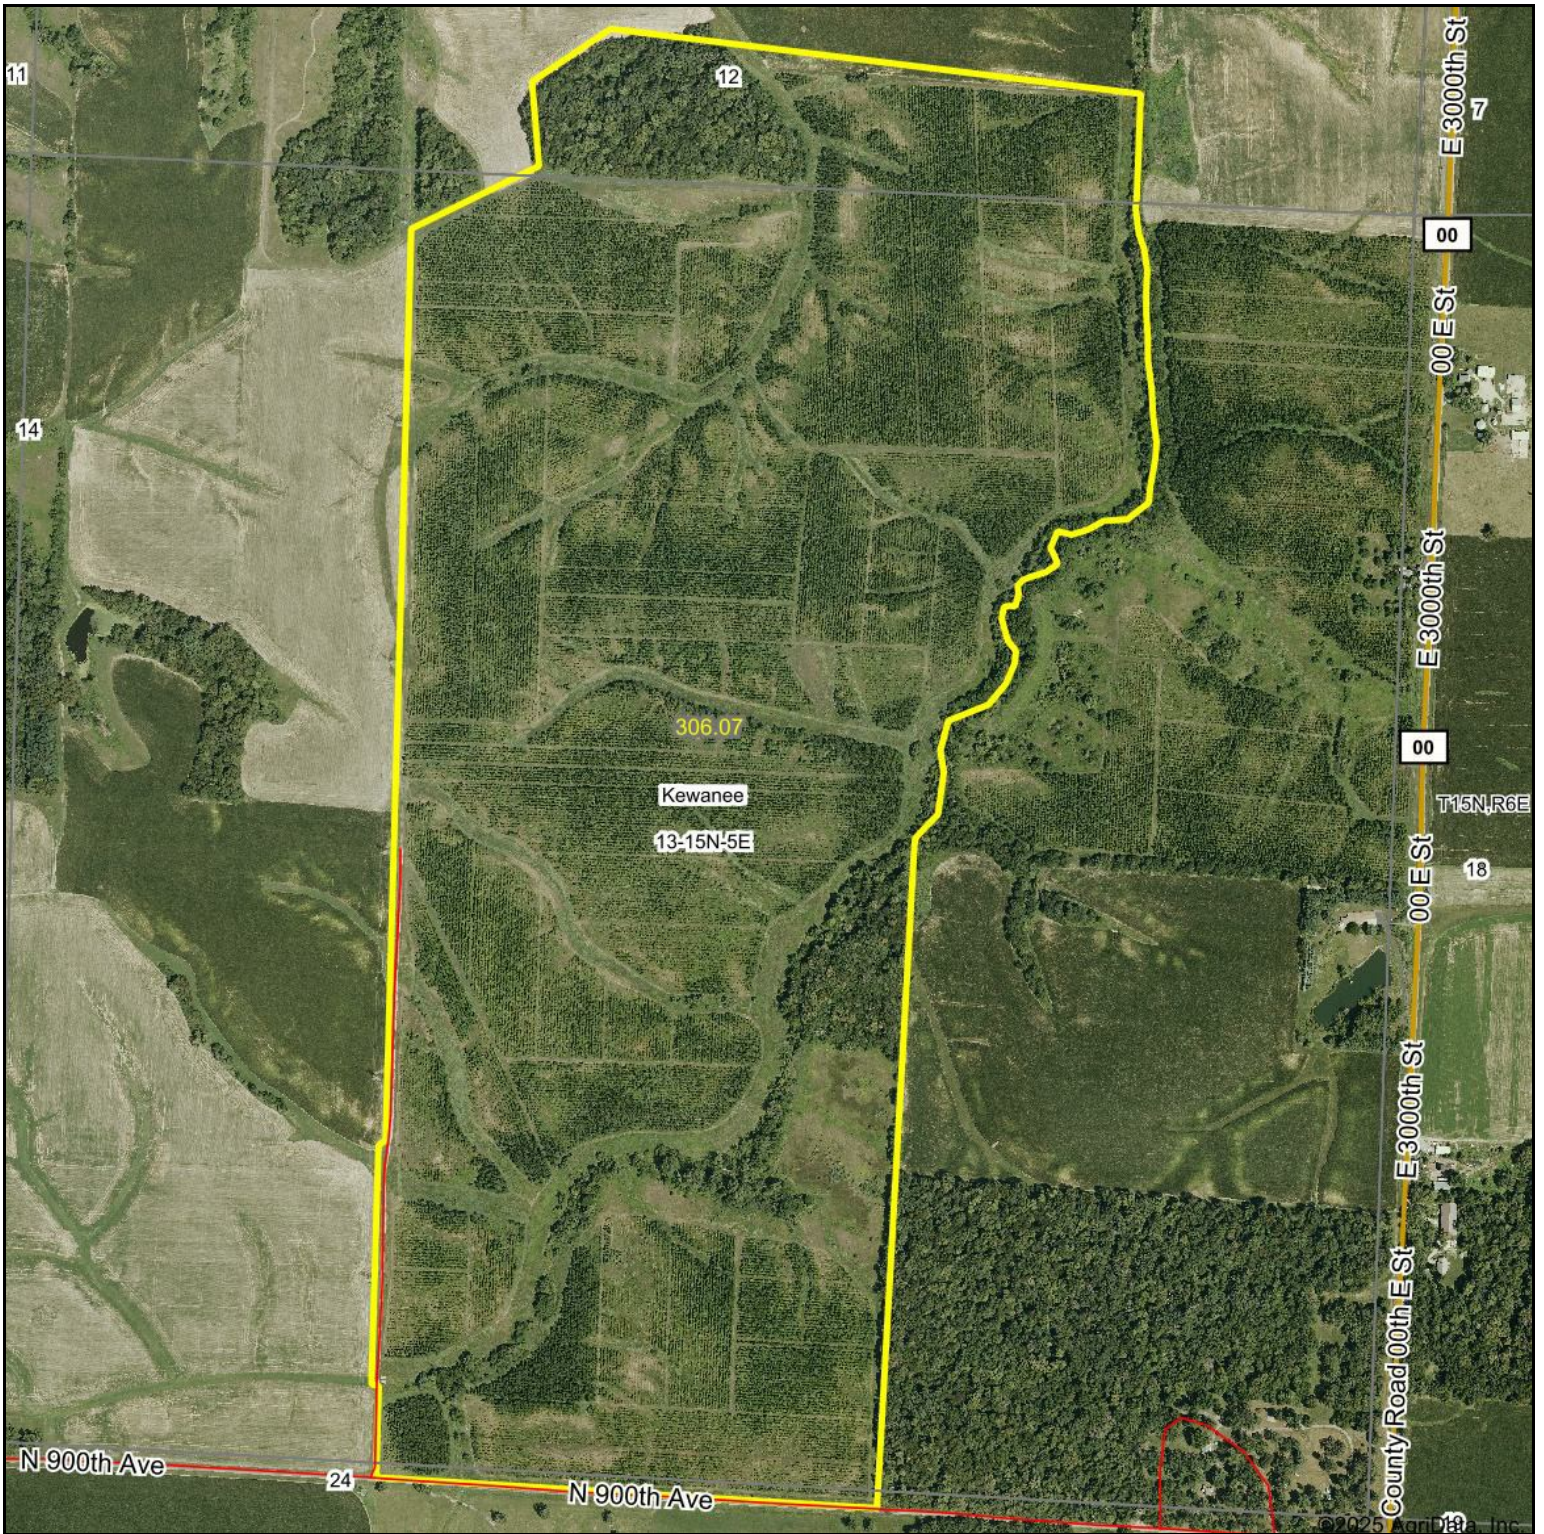

Black Walnut Tract 4 Goode

©2025 AgriData, Inc.

Map Center: 41° 20' 54.29, -90° 47' 56.02

Maps Provided By:

© AgriData, Inc. 2023 www.AgrIDataInc.com

25-16N-4W
Rock Island County
Illinois

5/12/2025

Black Walnut II Tract 10

Map Center: 41° 17' 8.75, -89° 55' 37.75

16-15N-5E
Henry County
Illinois

Maps Provided By:

© AgriData, Inc. 2023 www.AgriDataInc.com

6/12/2025

Black Walnut II Tract 12

Map Center: 41° 17' 11.17, -89° 51' 58.94

13-15N-5E
Henry County
Illinois

© AgriData, Inc. 2023 www.AgriDataInc.com

6/12/2025