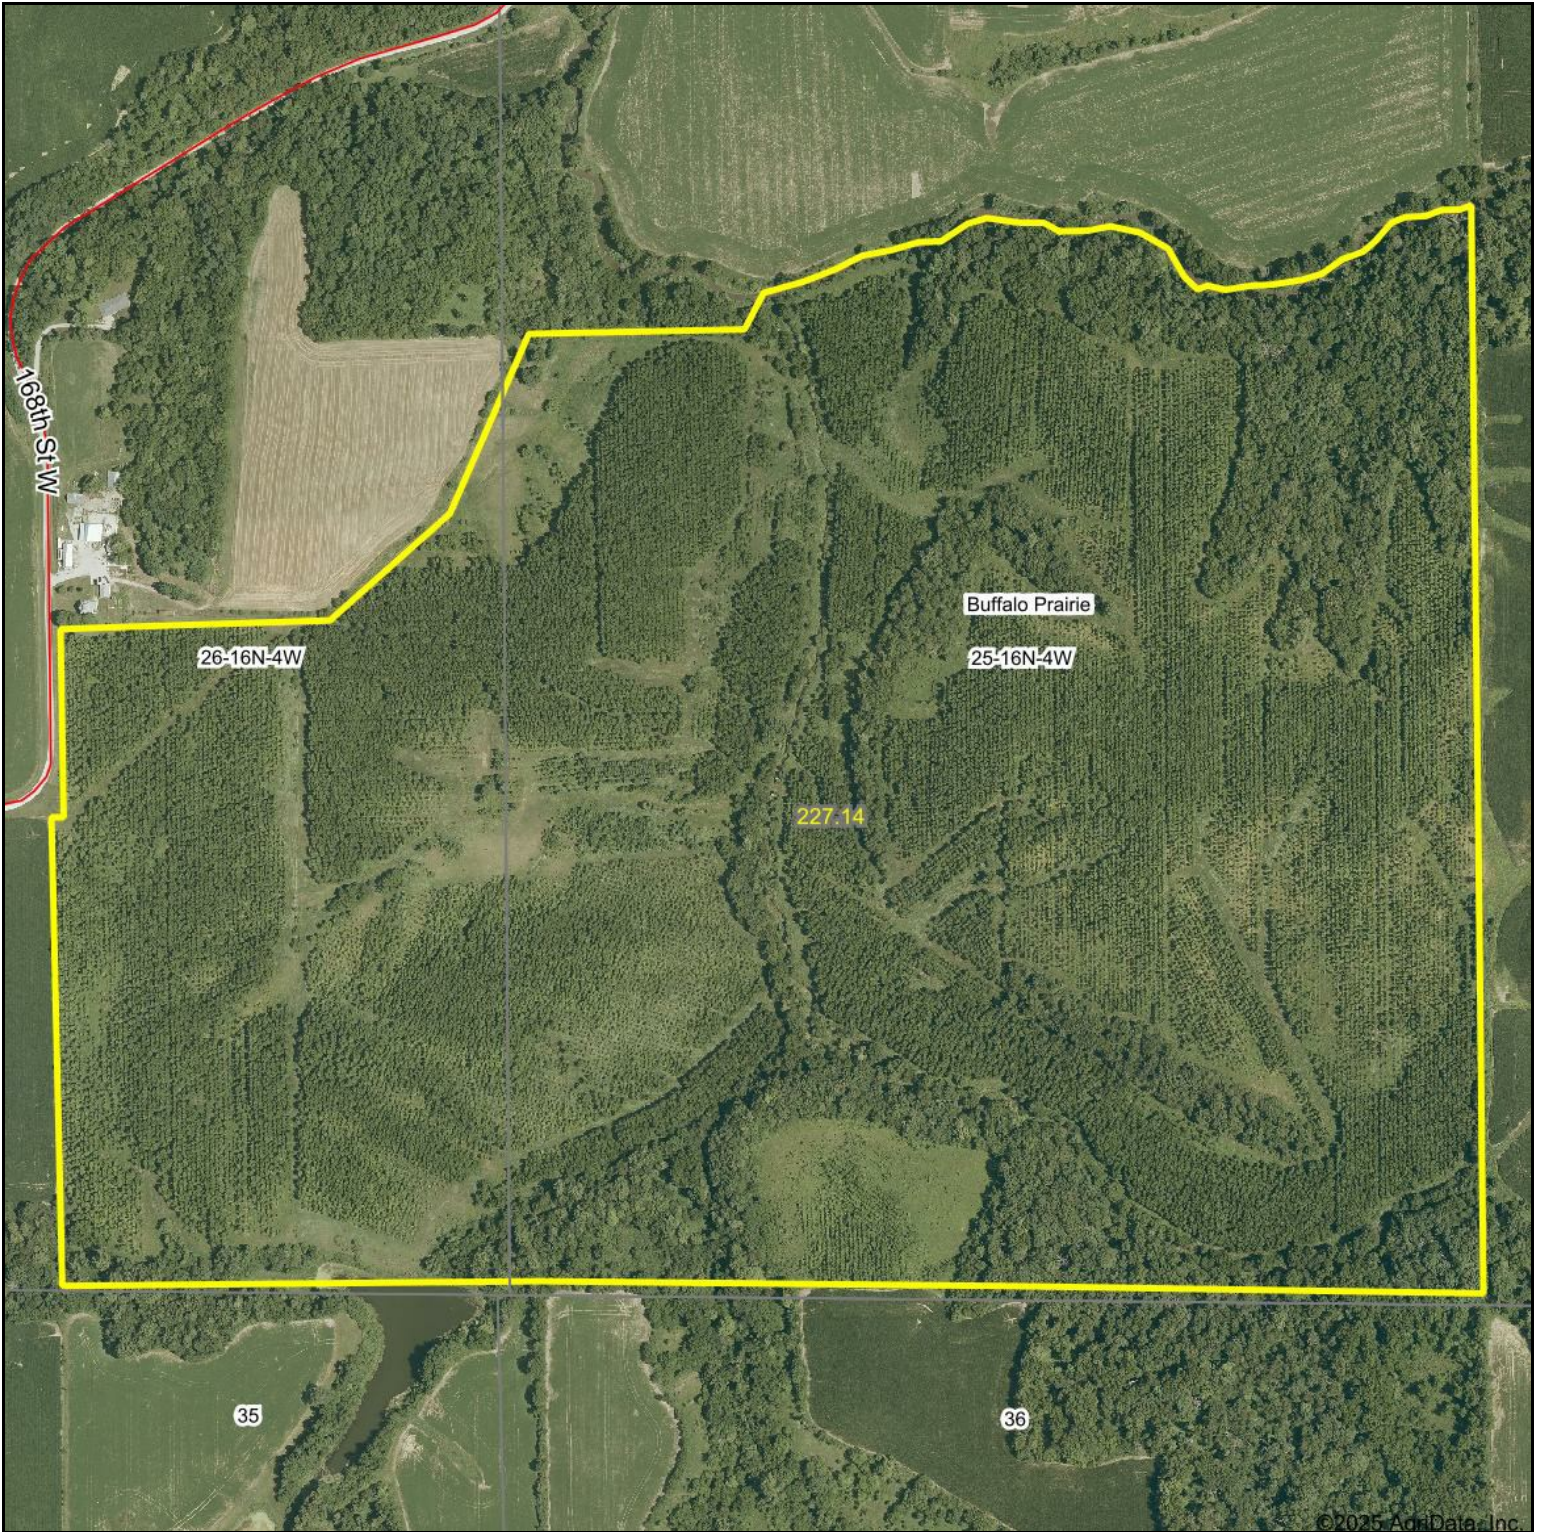

Black Walnut Tract 4 Goode

©2025 AgriData, Inc.

Map Center: 41° 20' 54.29, -90° 47' 56.02

Maps Provided By:

© AgriData, Inc. 2023 www.AgrIDataInc.com

25-16N-4W
Rock Island County
Illinois

5/12/2025

Black Walnut II Tract 10

Map Center: 41° 17' 8.75, -89° 55' 37.75

16-15N-5E
Henry County
Illinois

Maps Provided By:

© AgriData, Inc. 2023 www.AgriDataInc.com

6/12/2025

Black Walnut II Tract 12

Map Center: 41° 17' 11.17, -89° 51' 58.94

13-15N-5E
Henry County
Illinois

© AgriData, Inc. 2023 www.AgriDataInc.com

6/12/2025