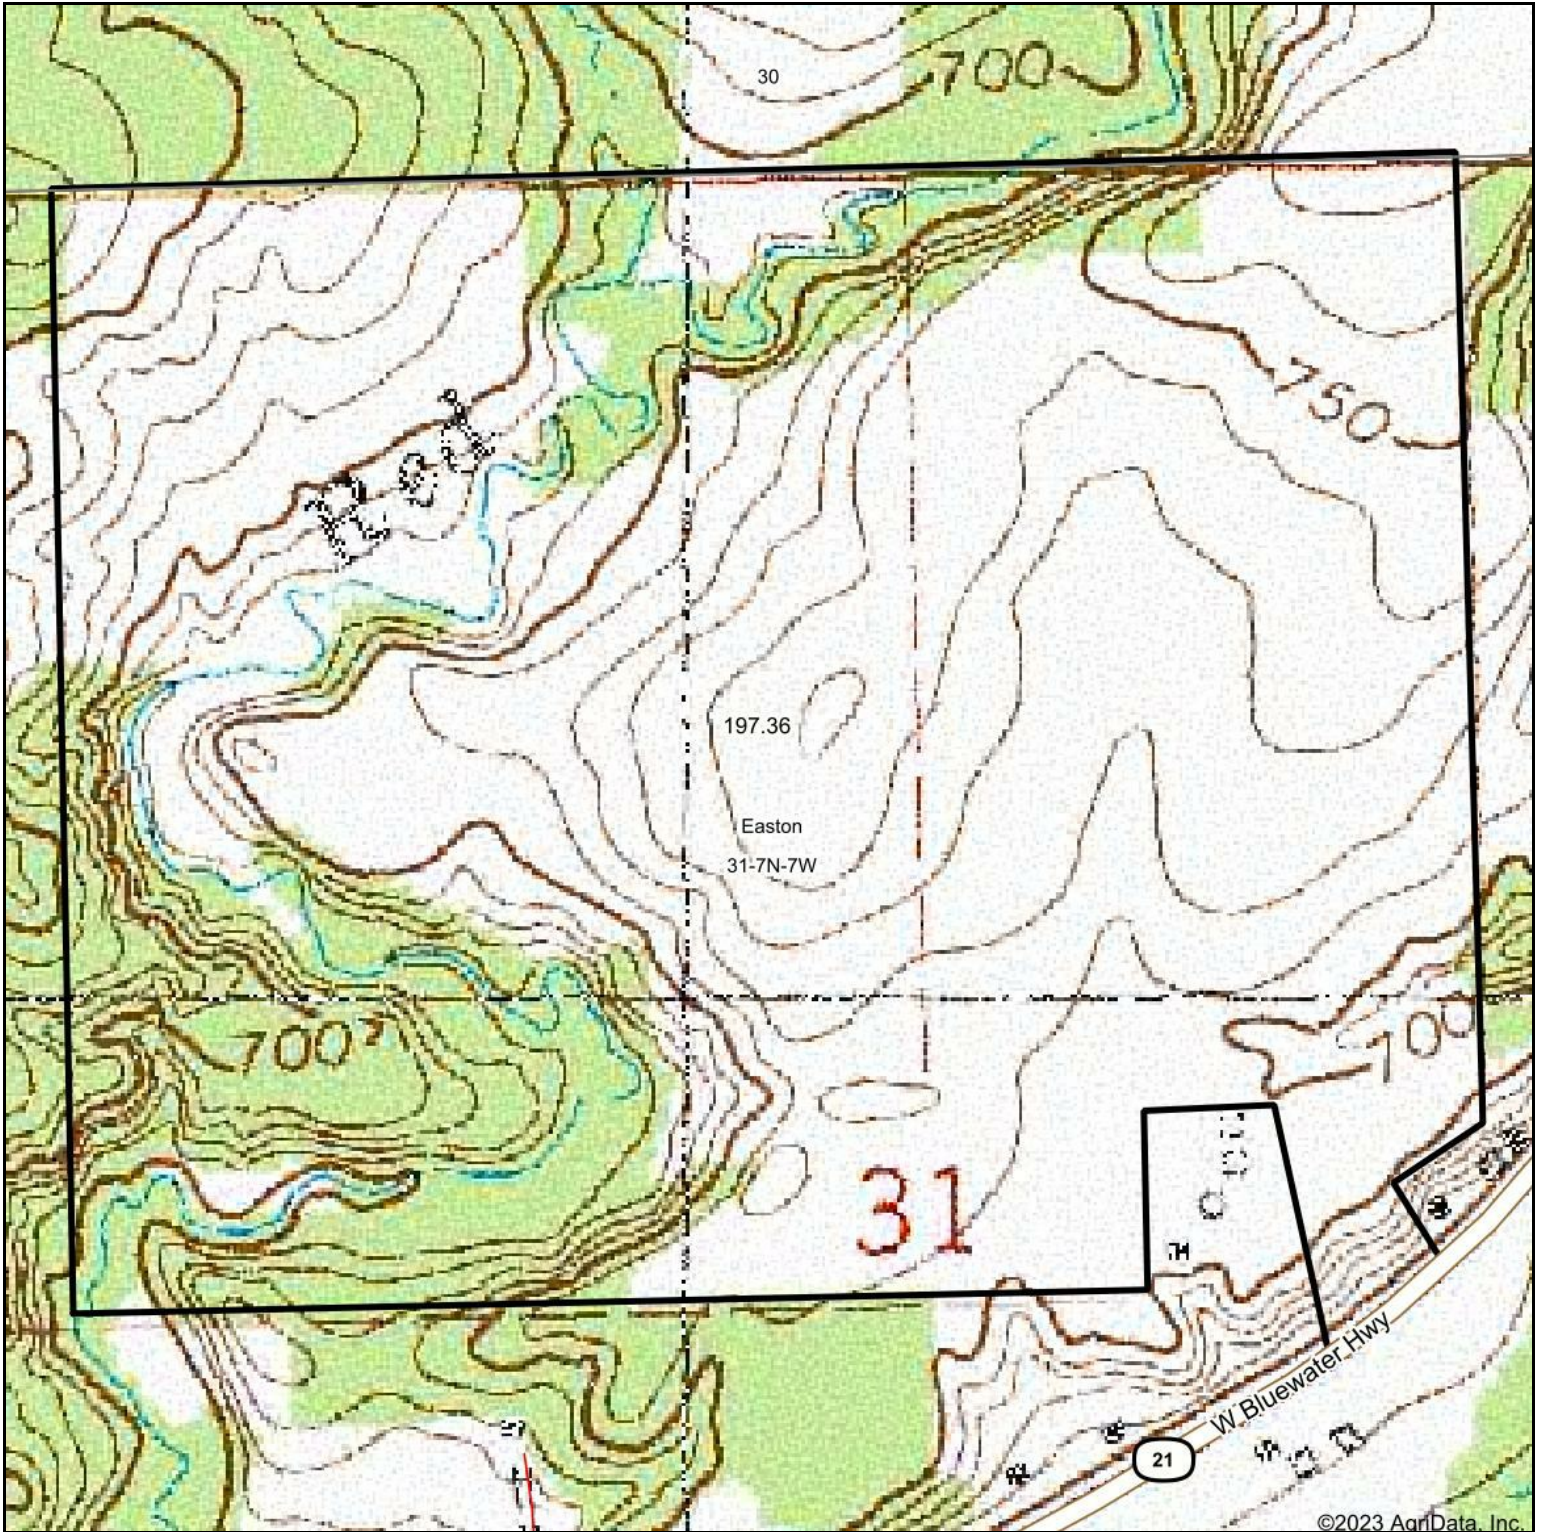

Topography Map

©2023 AgriData, Inc.

map center: 42° 57' 16.8, -85° 11' 5.75

© AgriData, Inc. 2021 www.AgriDataInc.com

31-7N-7W
Ionia County
Michigan

2/24/2023