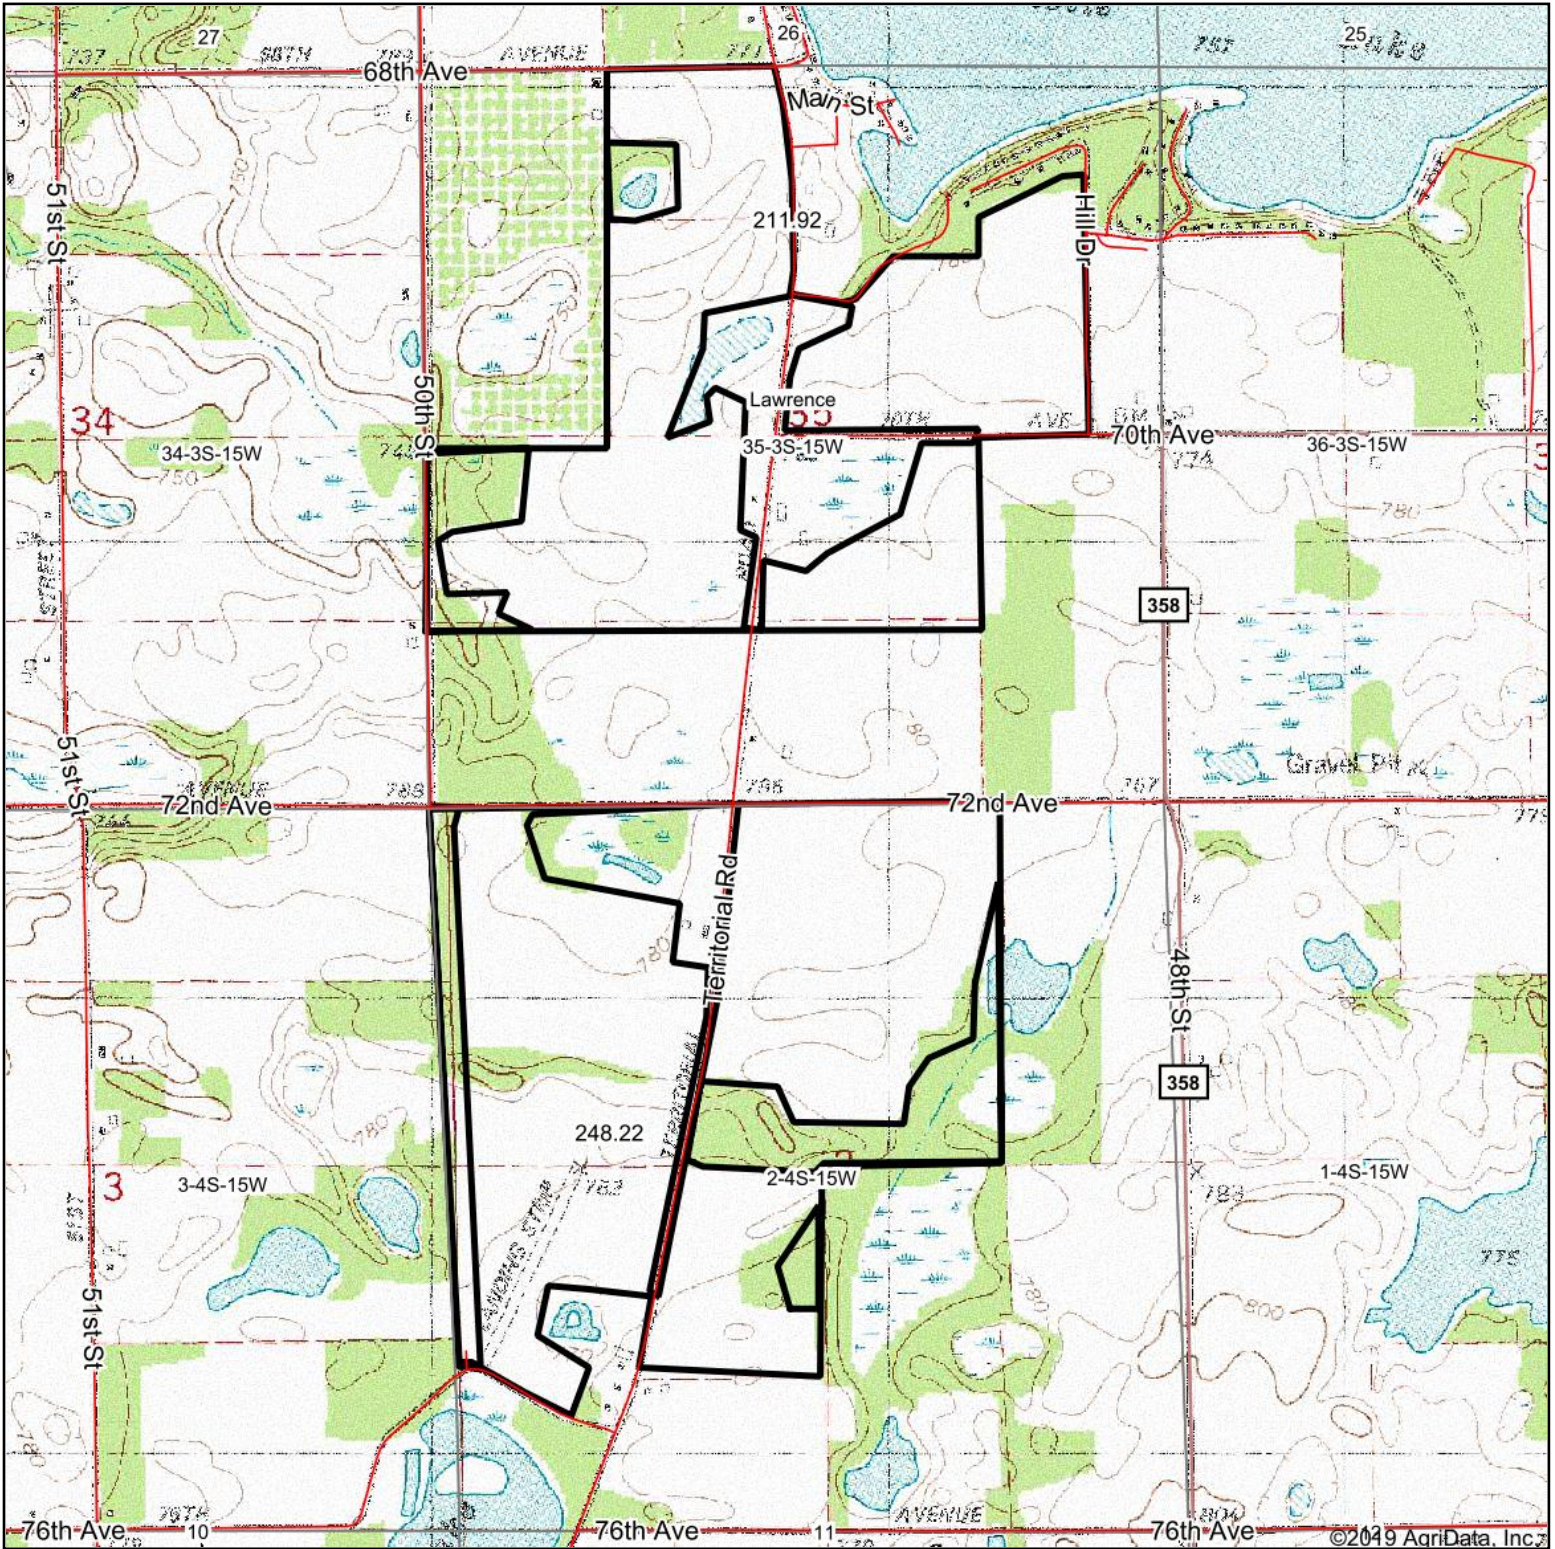

Topography Map

map center: 42° 9' 26.49, -86° 1' 21.03

Maps Provided By:

© AgriData, Inc. 2019 www.AgridataInc.com

35-3S-15W
Van Buren County
Michigan

4/2/2020