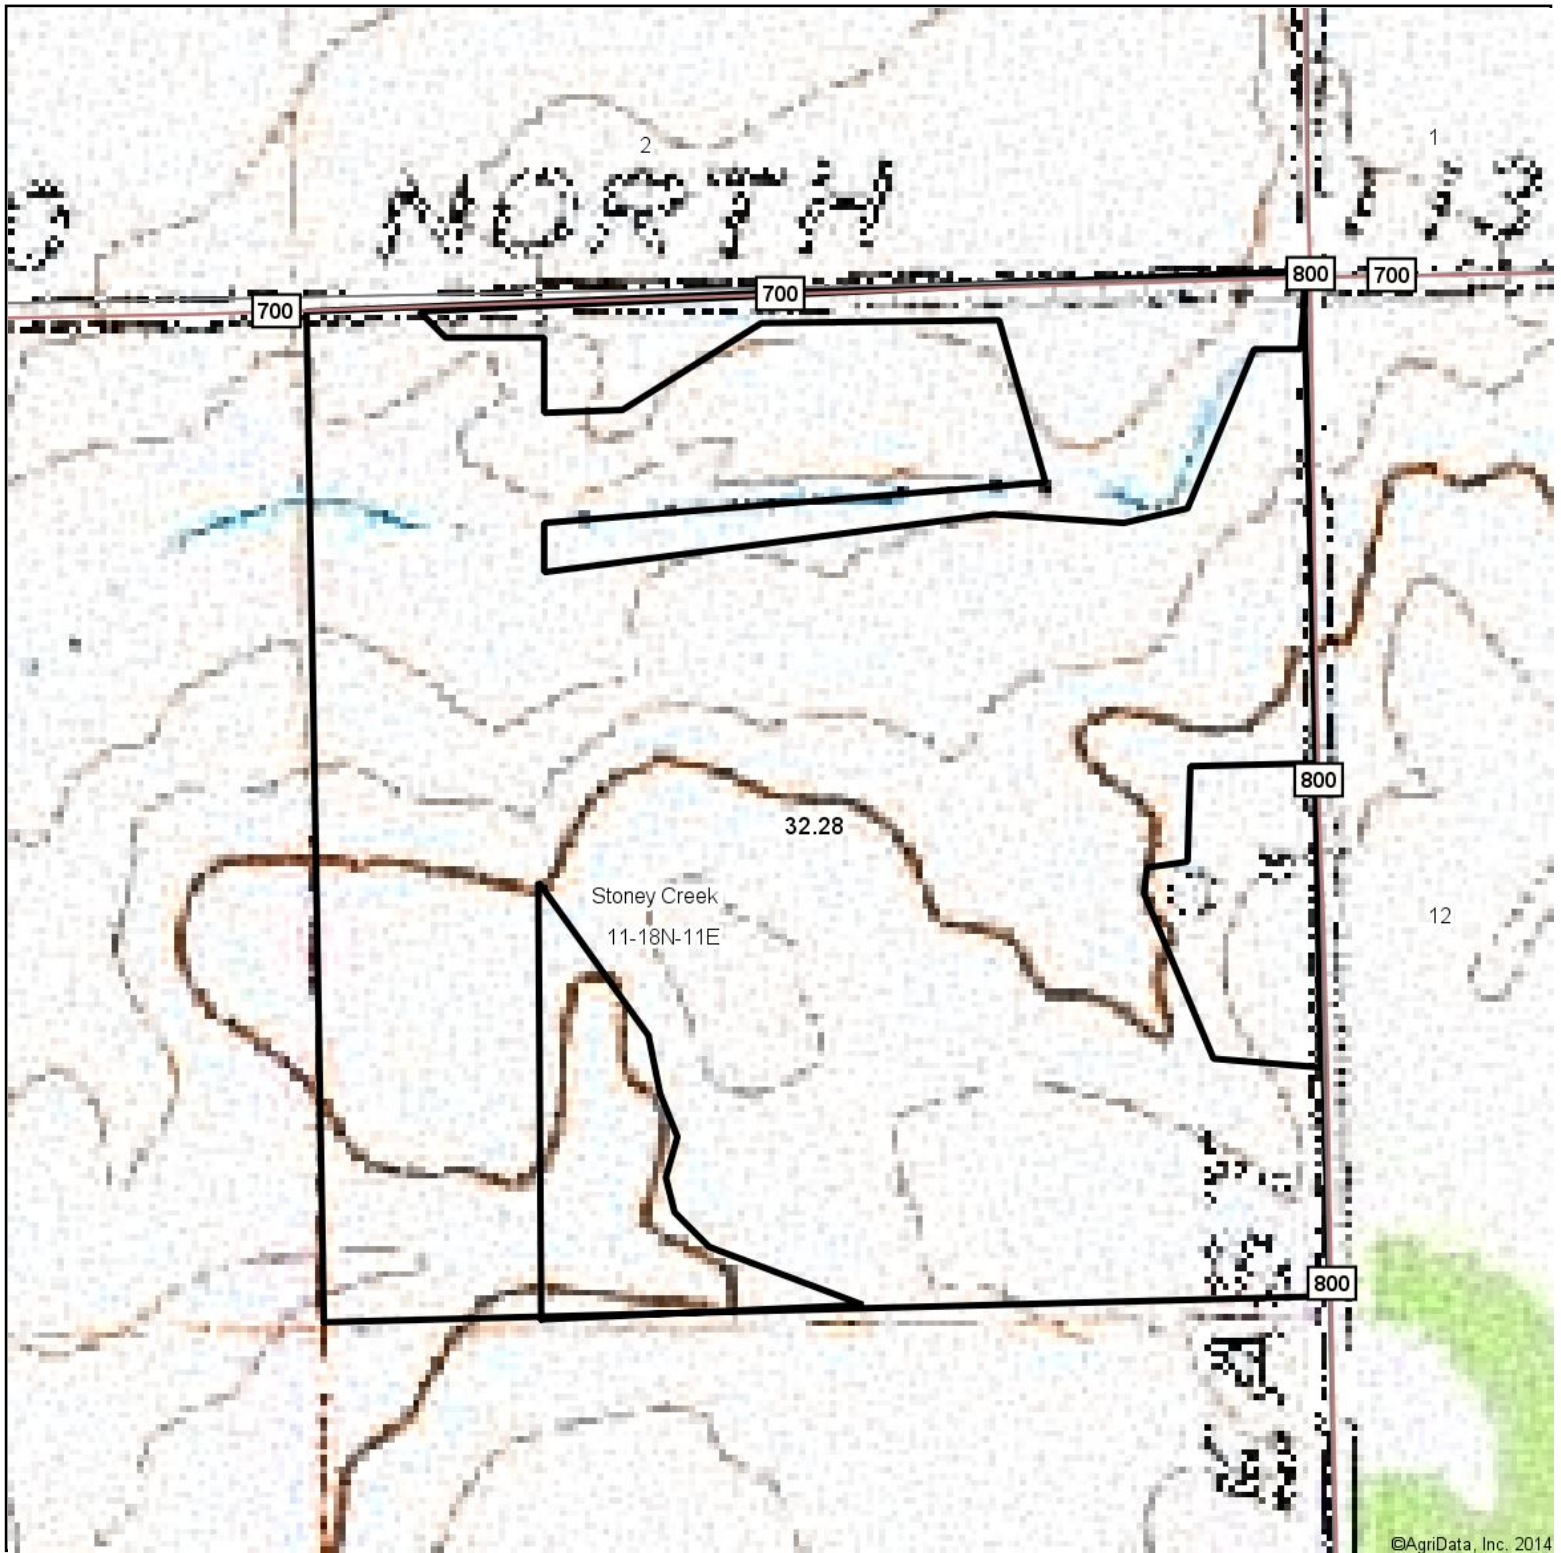

Topography Map

©AgriData, Inc. 2014

map center: 40° 1' 54.56, 85° 14' 6.14
scale: 3320

11-18N-11E
Henry County
Indiana

2/7/2014

Maps Provided By:

© AgriData, Inc. 2013