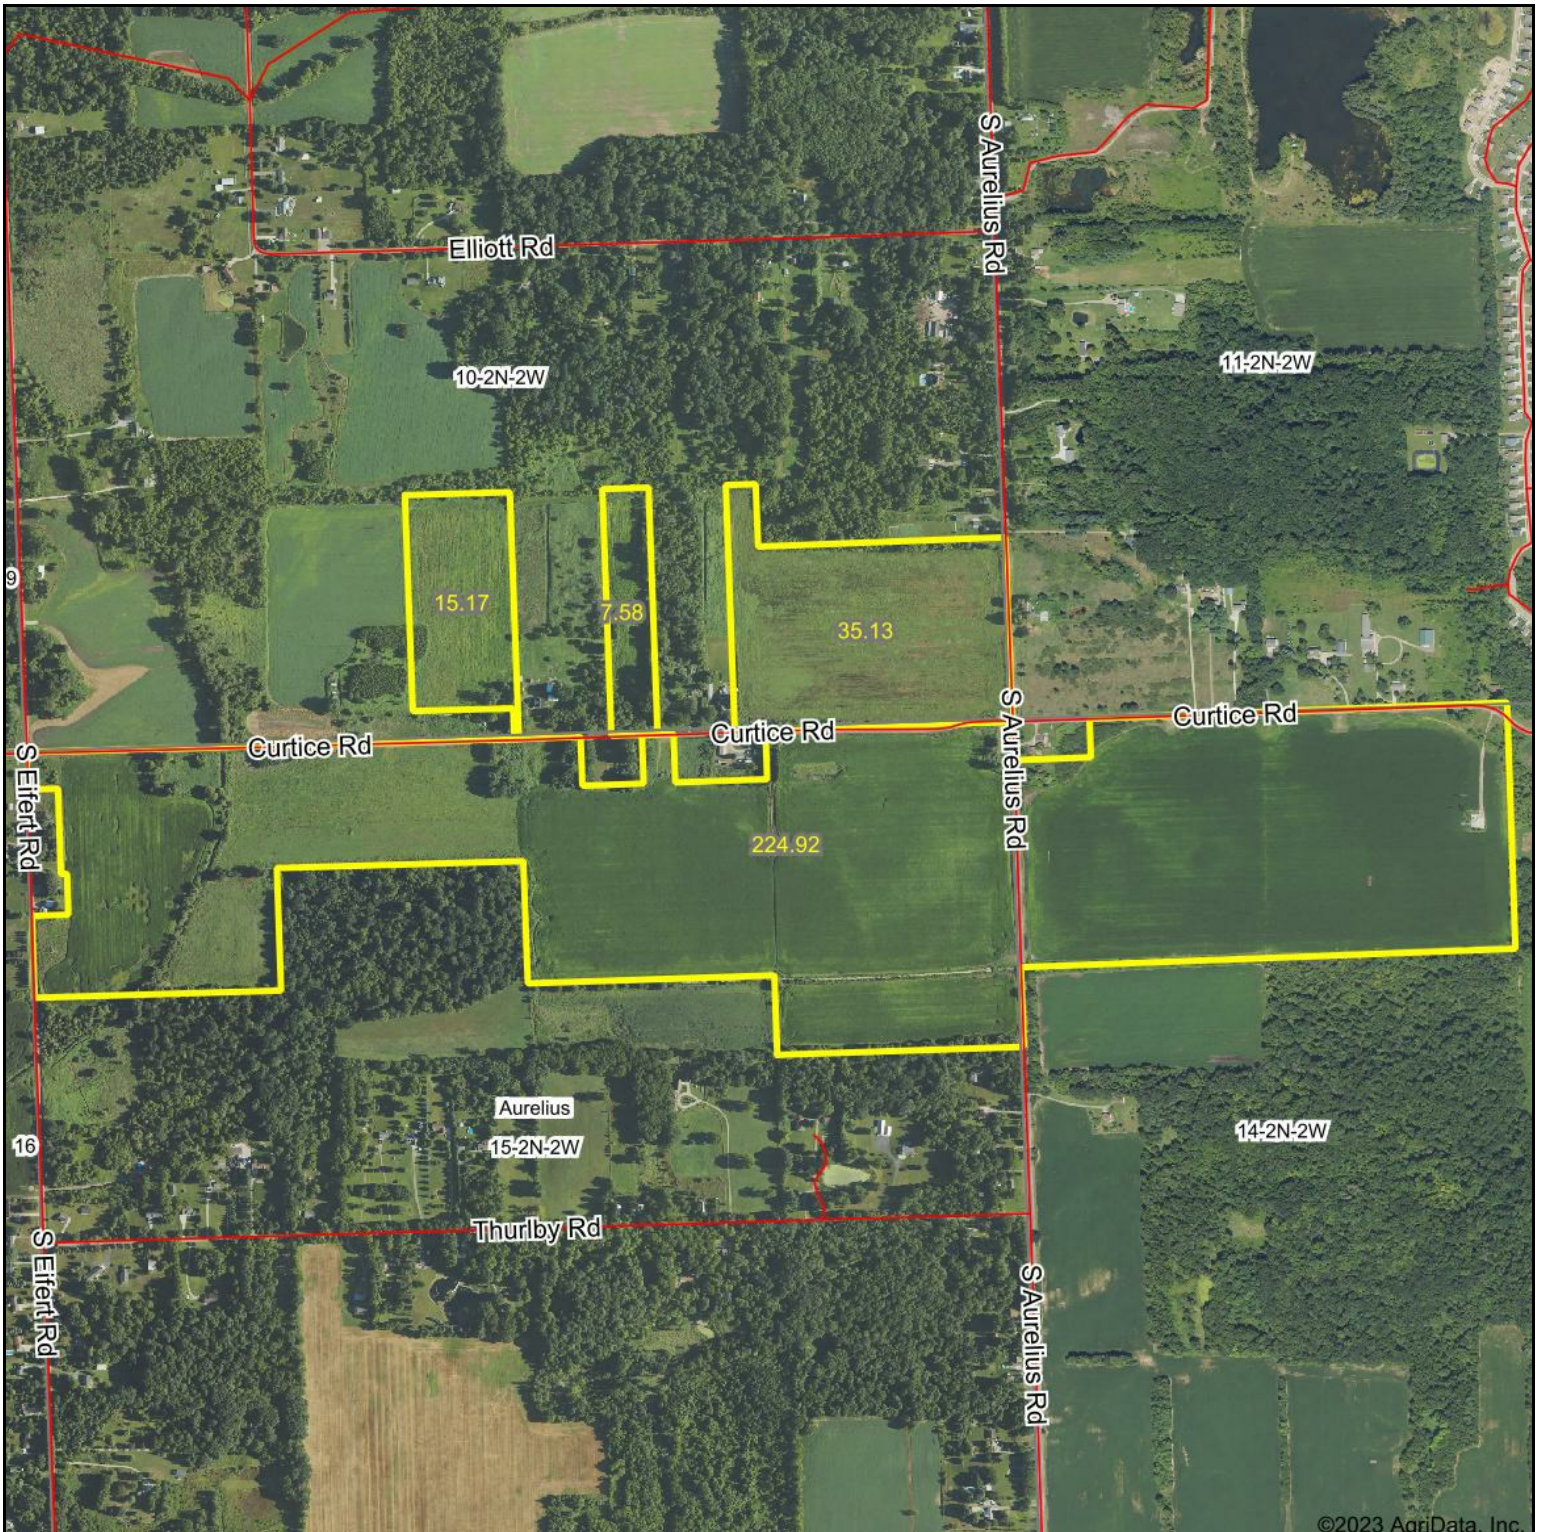

Aurelius

Map Center: 42° 34' 1.26, -84° 31' 39.64

0ft 1177ft 2353ft

15-2N-2W
Ingham County
Michigan

Maps Provided By:

CUSTOMIZED ONLINE MAPPING
© AgriData, Inc. 2023 www.AgrIDataInc.com

9/11/2023