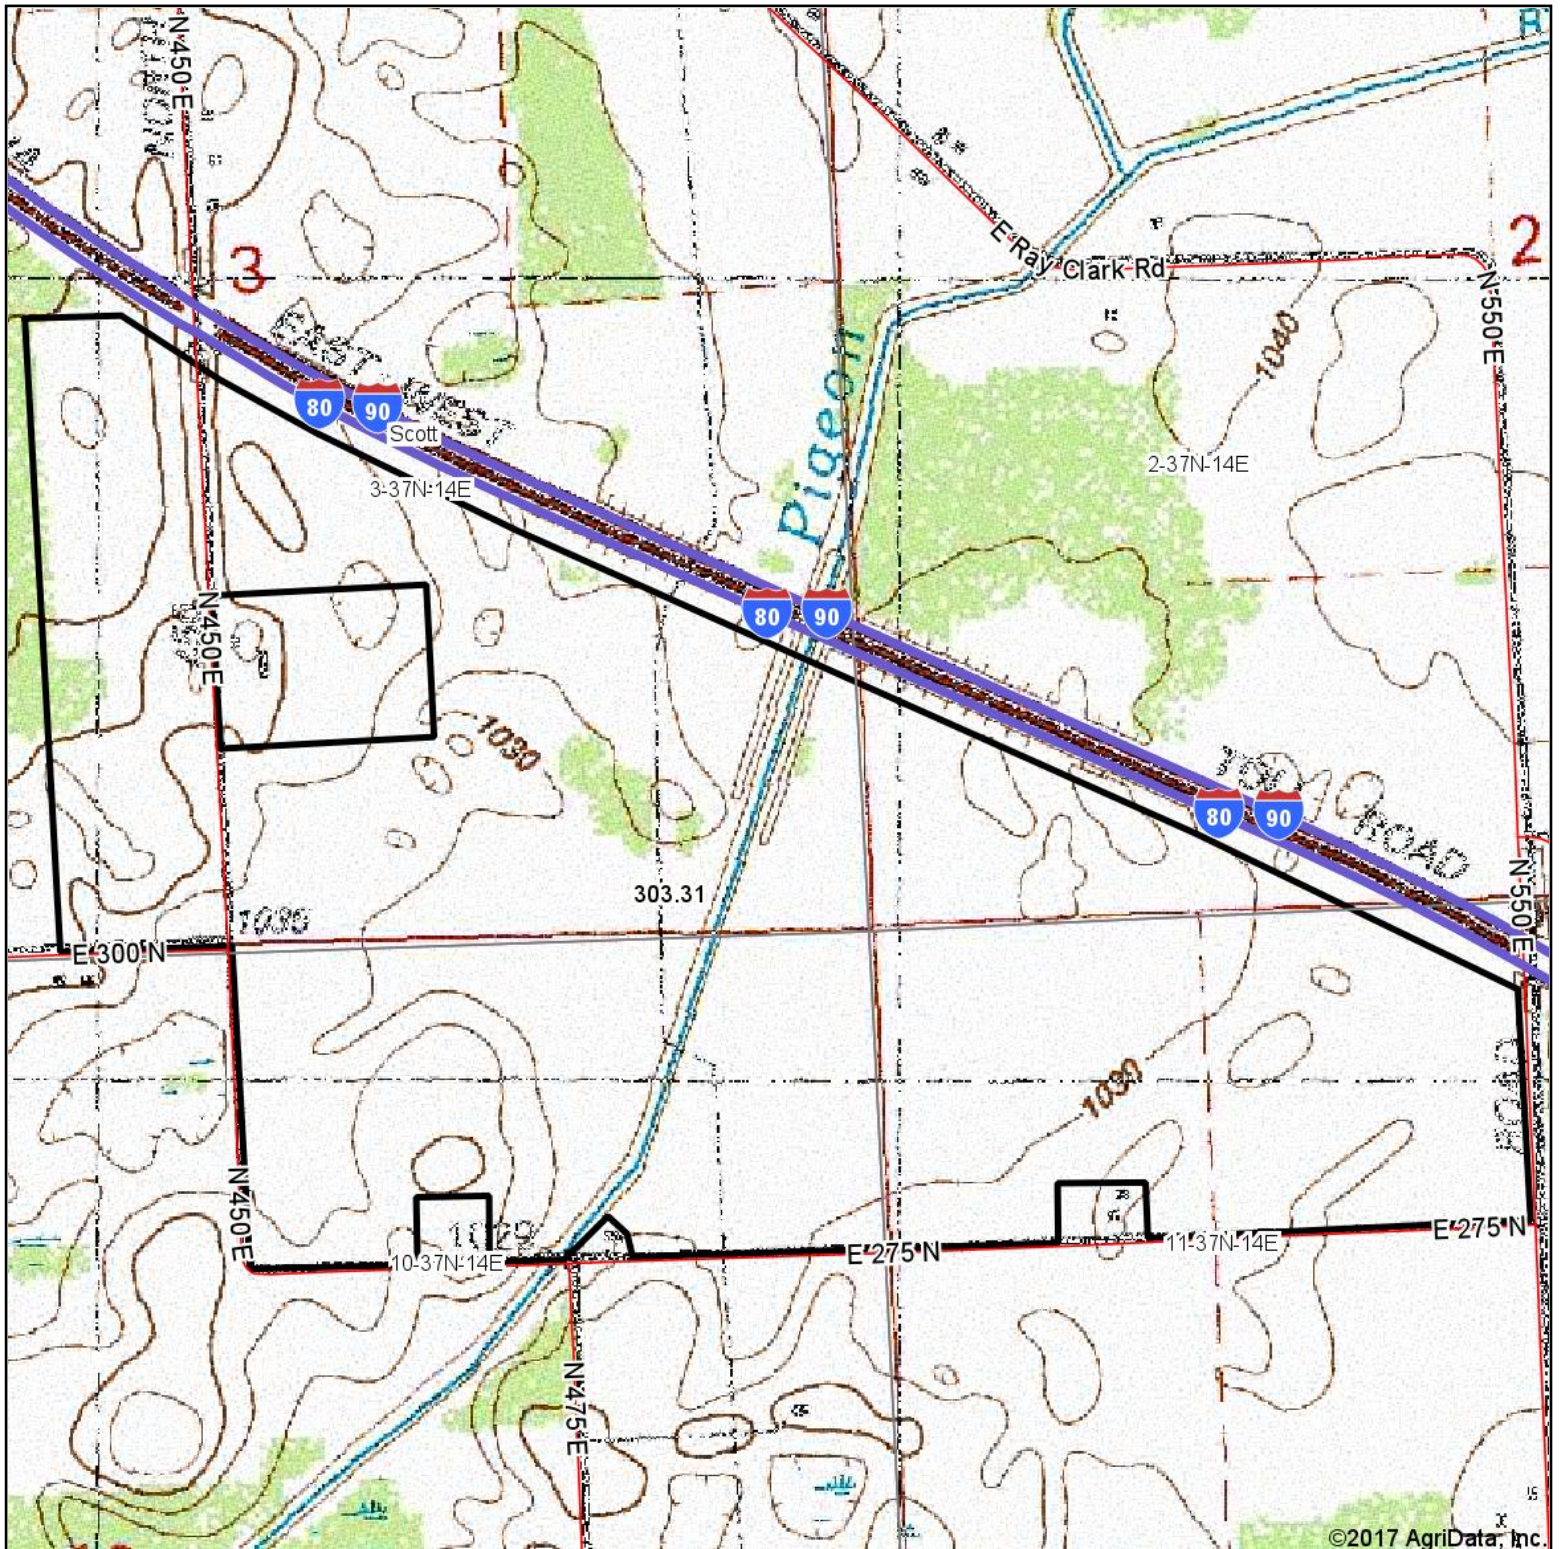

Topography Map

map center: 41° 41' 20.55, -84° 53' 56.19

0ft 906ft 1811ft

Maps Provided By:

© AgriData, Inc. 2017

www.AgriDataInc.com

3-37N-14E
Steuben County
Indiana

2/10/2017