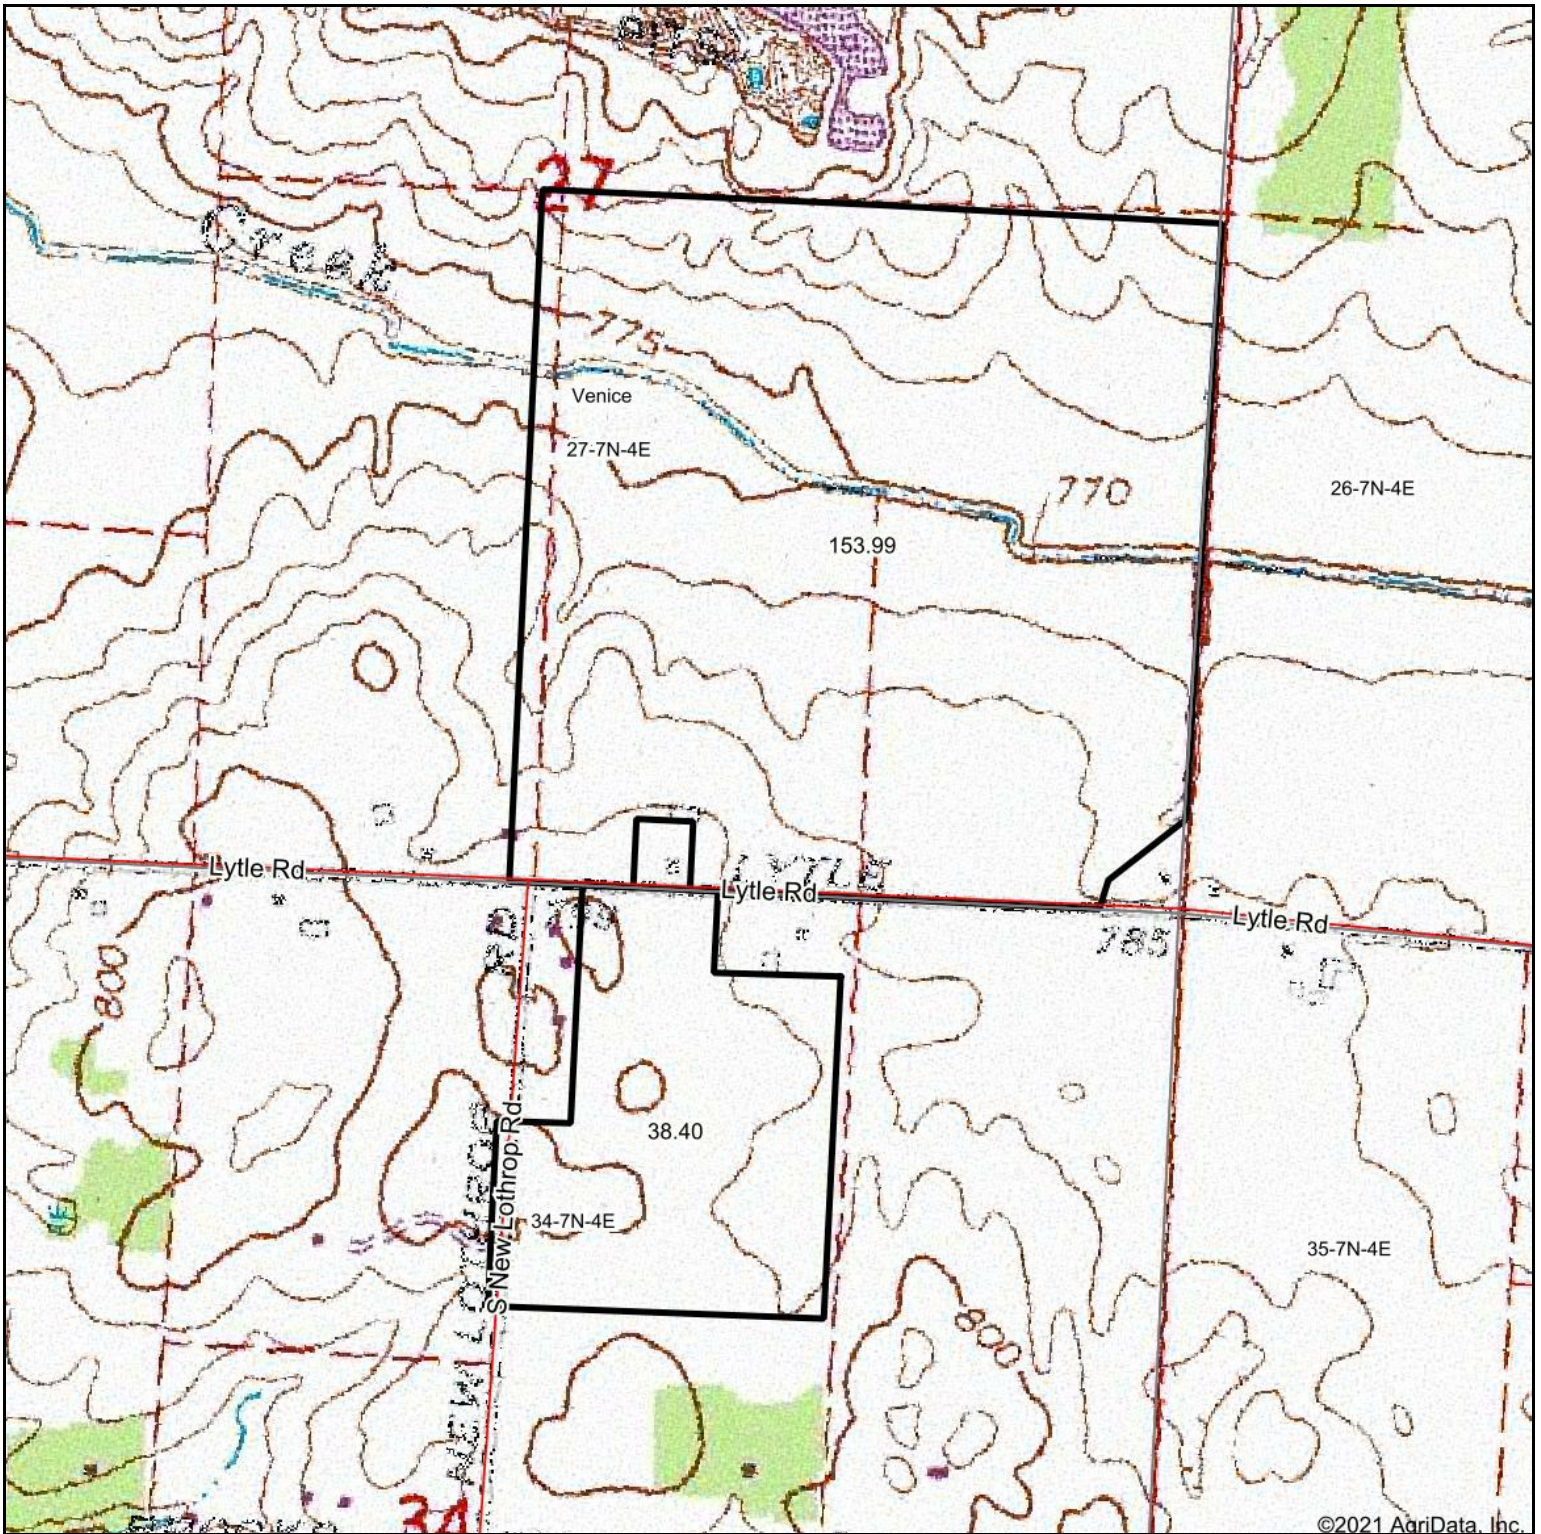

Topography Map

©2021 AgriData, Inc.

map center: 42° 58' 18.36, -83° 58' 24.9

27-7N-4E
Shiawassee County
Michigan

11/9/2021

Maps Provided By:

© AgriData, Inc. 2021 www.AgriDataInc.com

Topography Map

map center: 43° 0' 16.6, -84° 4' 36.76

14-7N-3E
Shiawassee County
Michigan

11/9/2021

Maps Provided By:

© AgriData, Inc. 2021 www.AgriDataInc.com

Topography Map

map center: 42° 57' 39.52, -83° 58' 39.06

Maps Provided By:

© AgriData, Inc. 2021 www.AgriDataInc.com

34-7N-4E
Shiawassee County
Michigan

4/7/2021