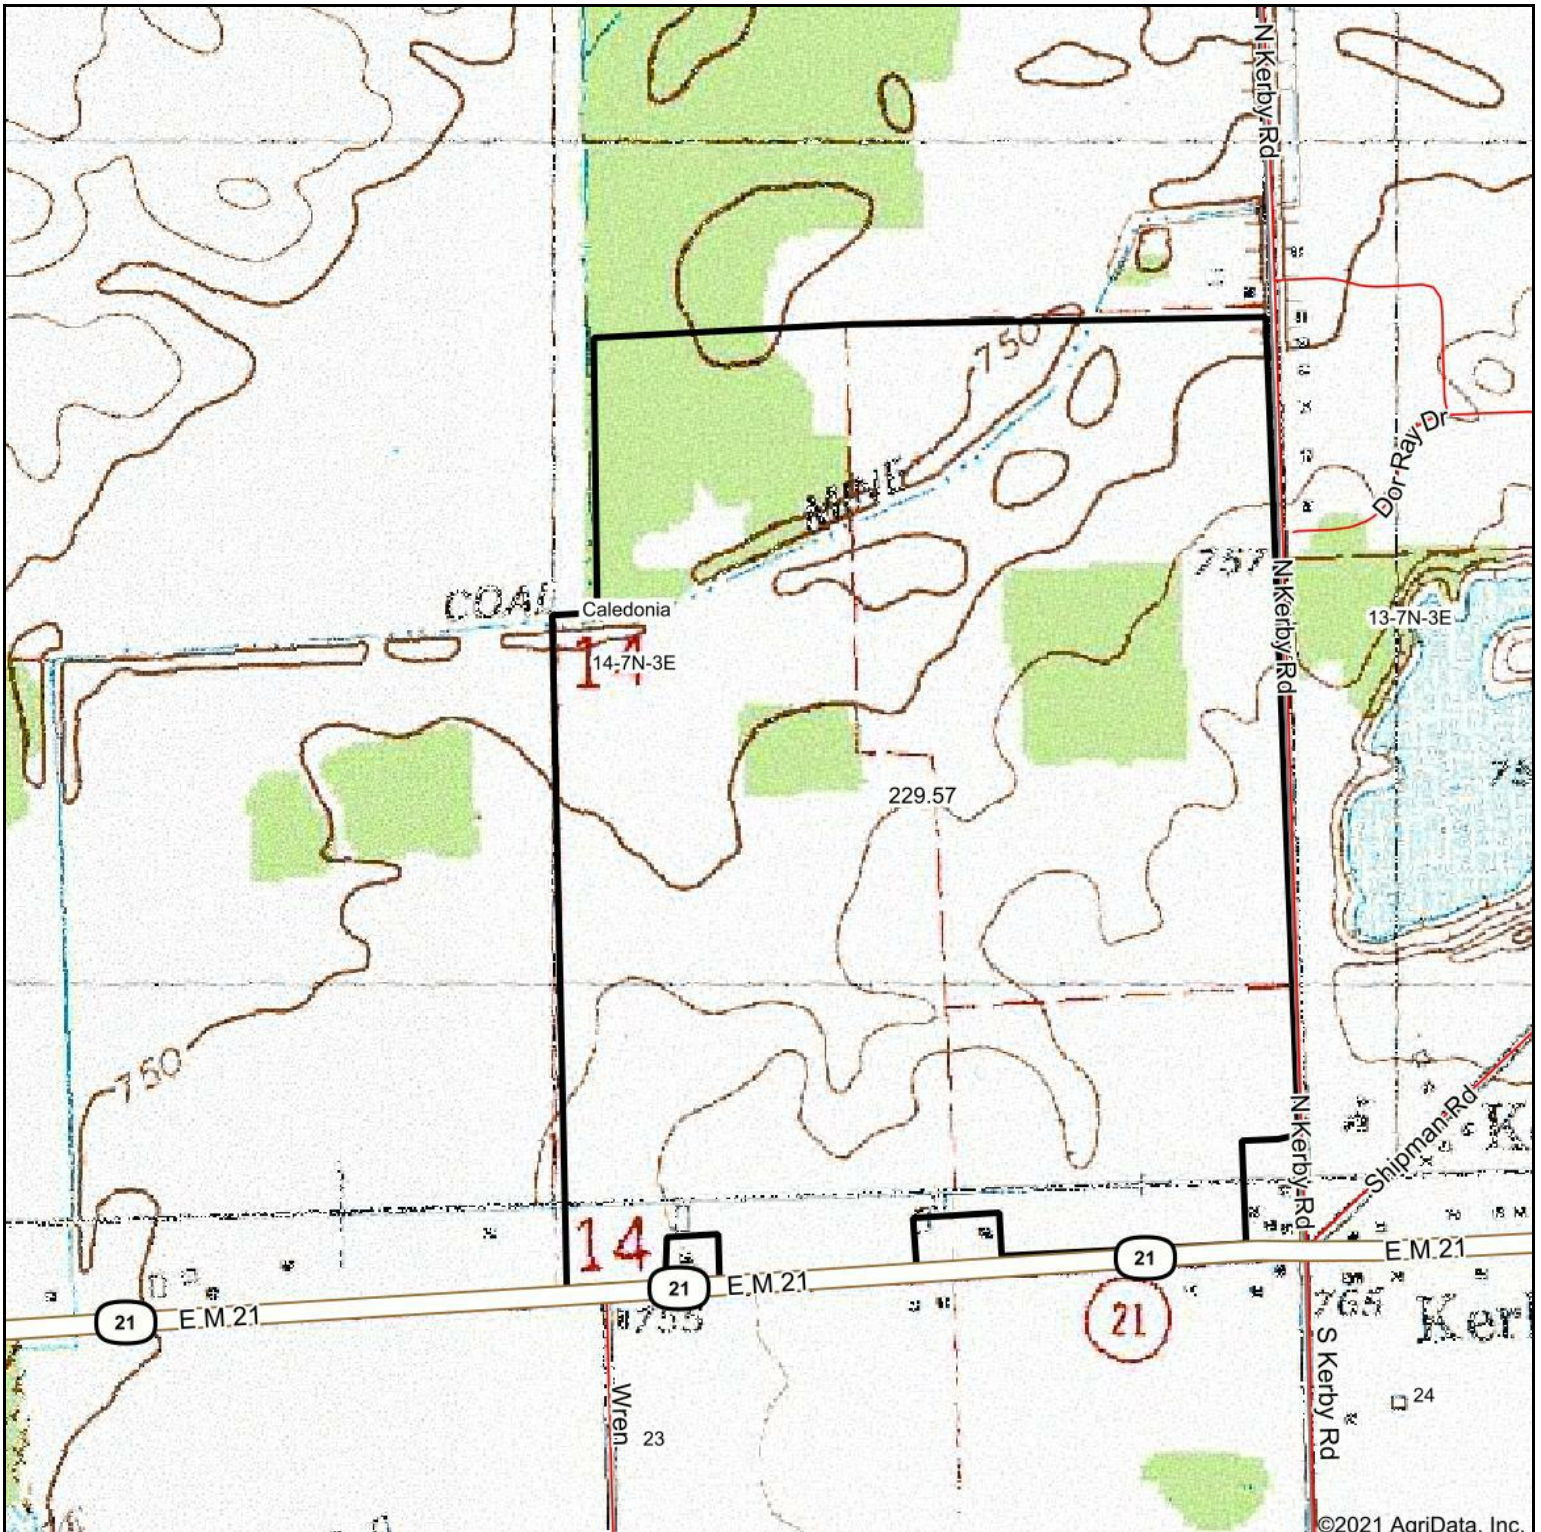

Topography Map

©2021 AgriData, Inc.

map center: 42° 58' 18.36, -83° 58' 24.9

27-7N-4E
Shiawassee County
Michigan

11/9/2021

Maps Provided By:

© AgriData, Inc. 2021 www.AgriDataInc.com

Topography Map

map center: 43° 0' 16.6, -84° 4' 36.76

14-7N-3E
Shiawassee County
Michigan

11/9/2021

Maps Provided By:

© AgriData, Inc. 2021 www.AgriDataInc.com

Topography Map

map center: 42° 57' 39.52, -83° 58' 39.06

Maps Provided By:

© AgriData, Inc. 2021 www.AgriDataInc.com

34-7N-4E
Shiawassee County
Michigan

4/7/2021