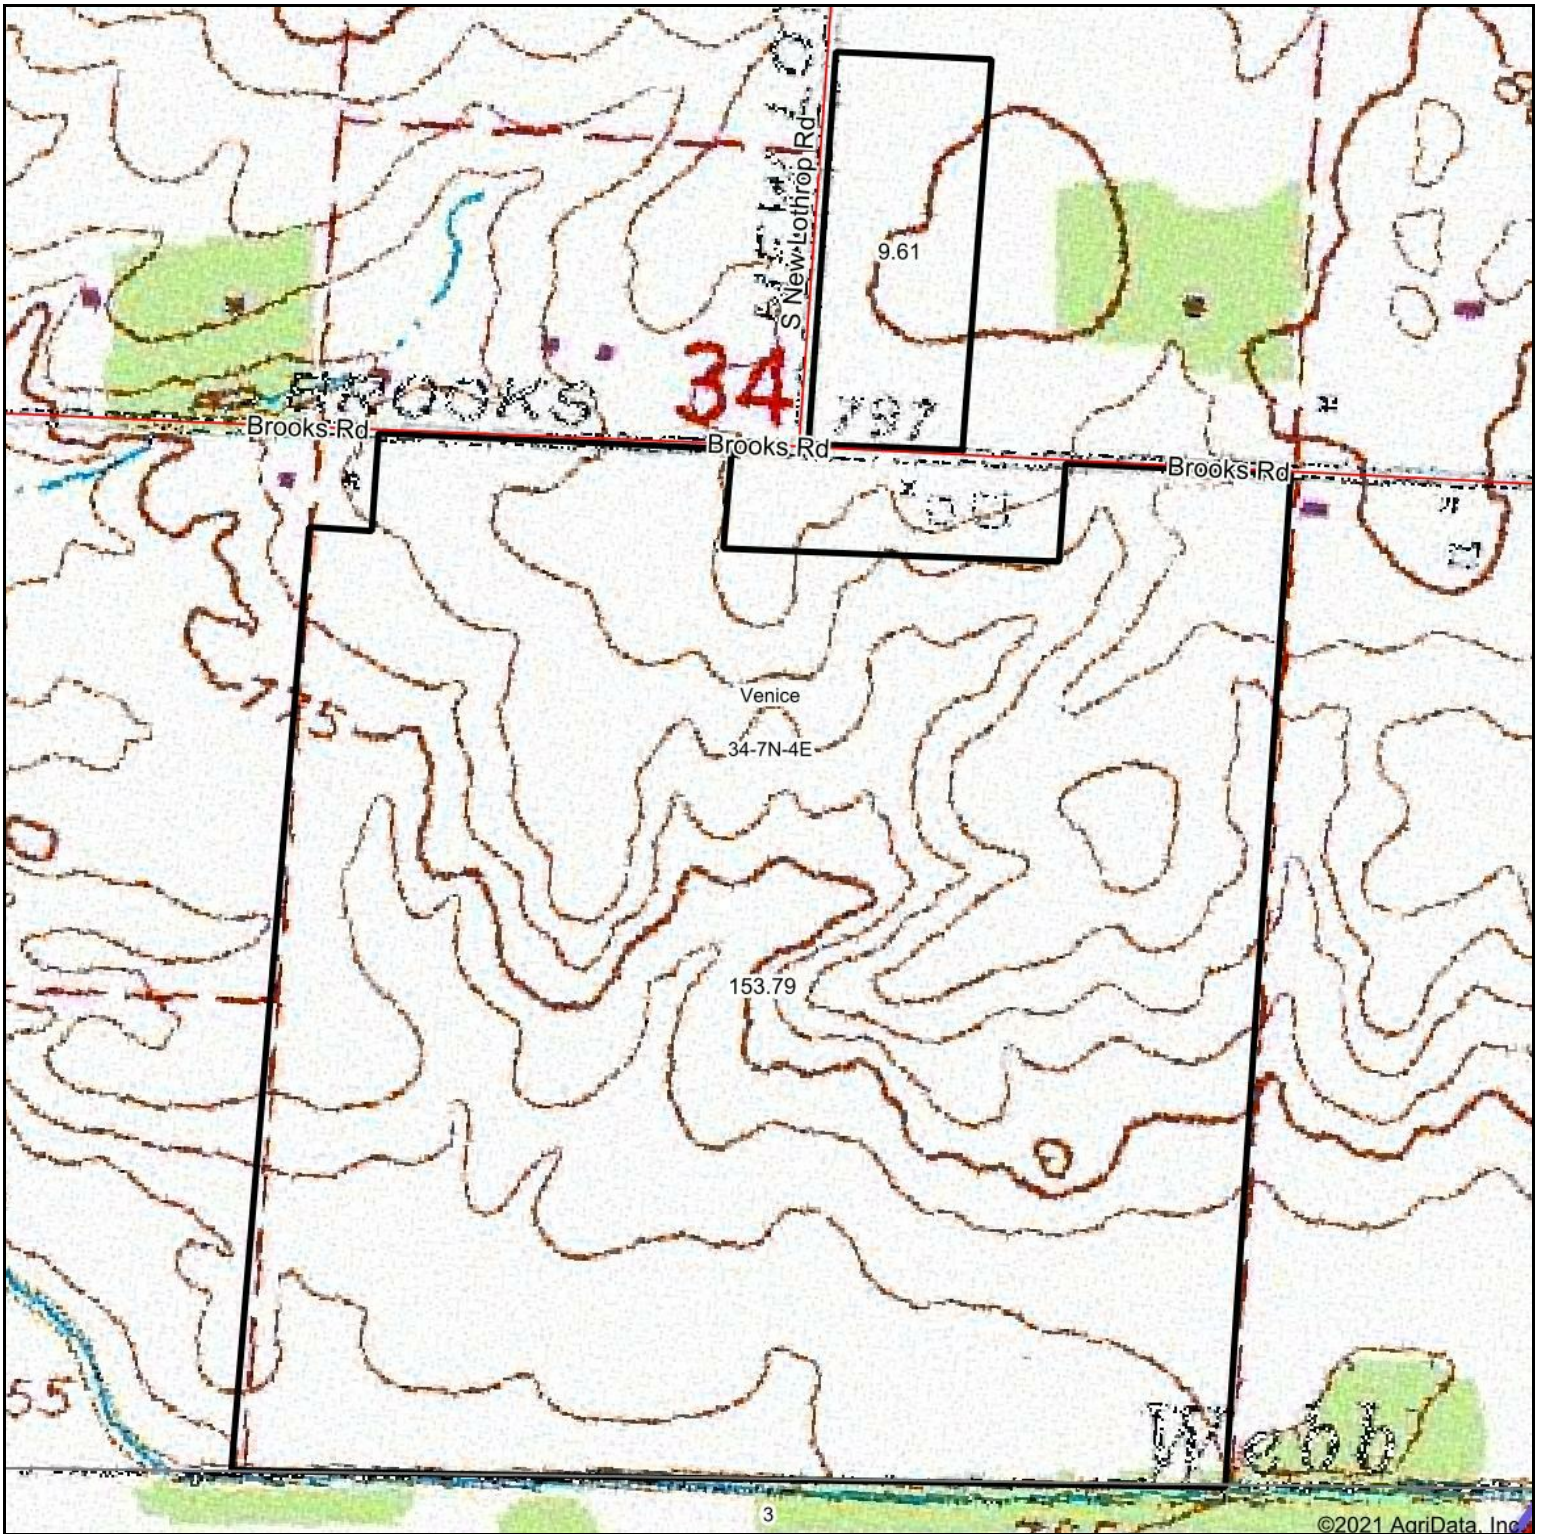

Topography Map

©2021 AgriData, Inc.

map center: 42° 58' 18.36, -83° 58' 24.9

27-7N-4E
Shiawassee County
Michigan

11/9/2021

Maps Provided By:

© AgriData, Inc. 2021 www.AgriDataInc.com

Topography Map

map center: 43° 0' 16.6, -84° 4' 36.76

14-7N-3E
Shiawassee County
Michigan

11/9/2021

Maps Provided By:

© AgriData, Inc. 2021 www.AgriDataInc.com

Topography Map

map center: 42° 57' 39.52, -83° 58' 39.06

Maps Provided By:

© AgriData, Inc. 2021 www.AgriDataInc.com

34-7N-4E
Shiawassee County
Michigan

4/7/2021