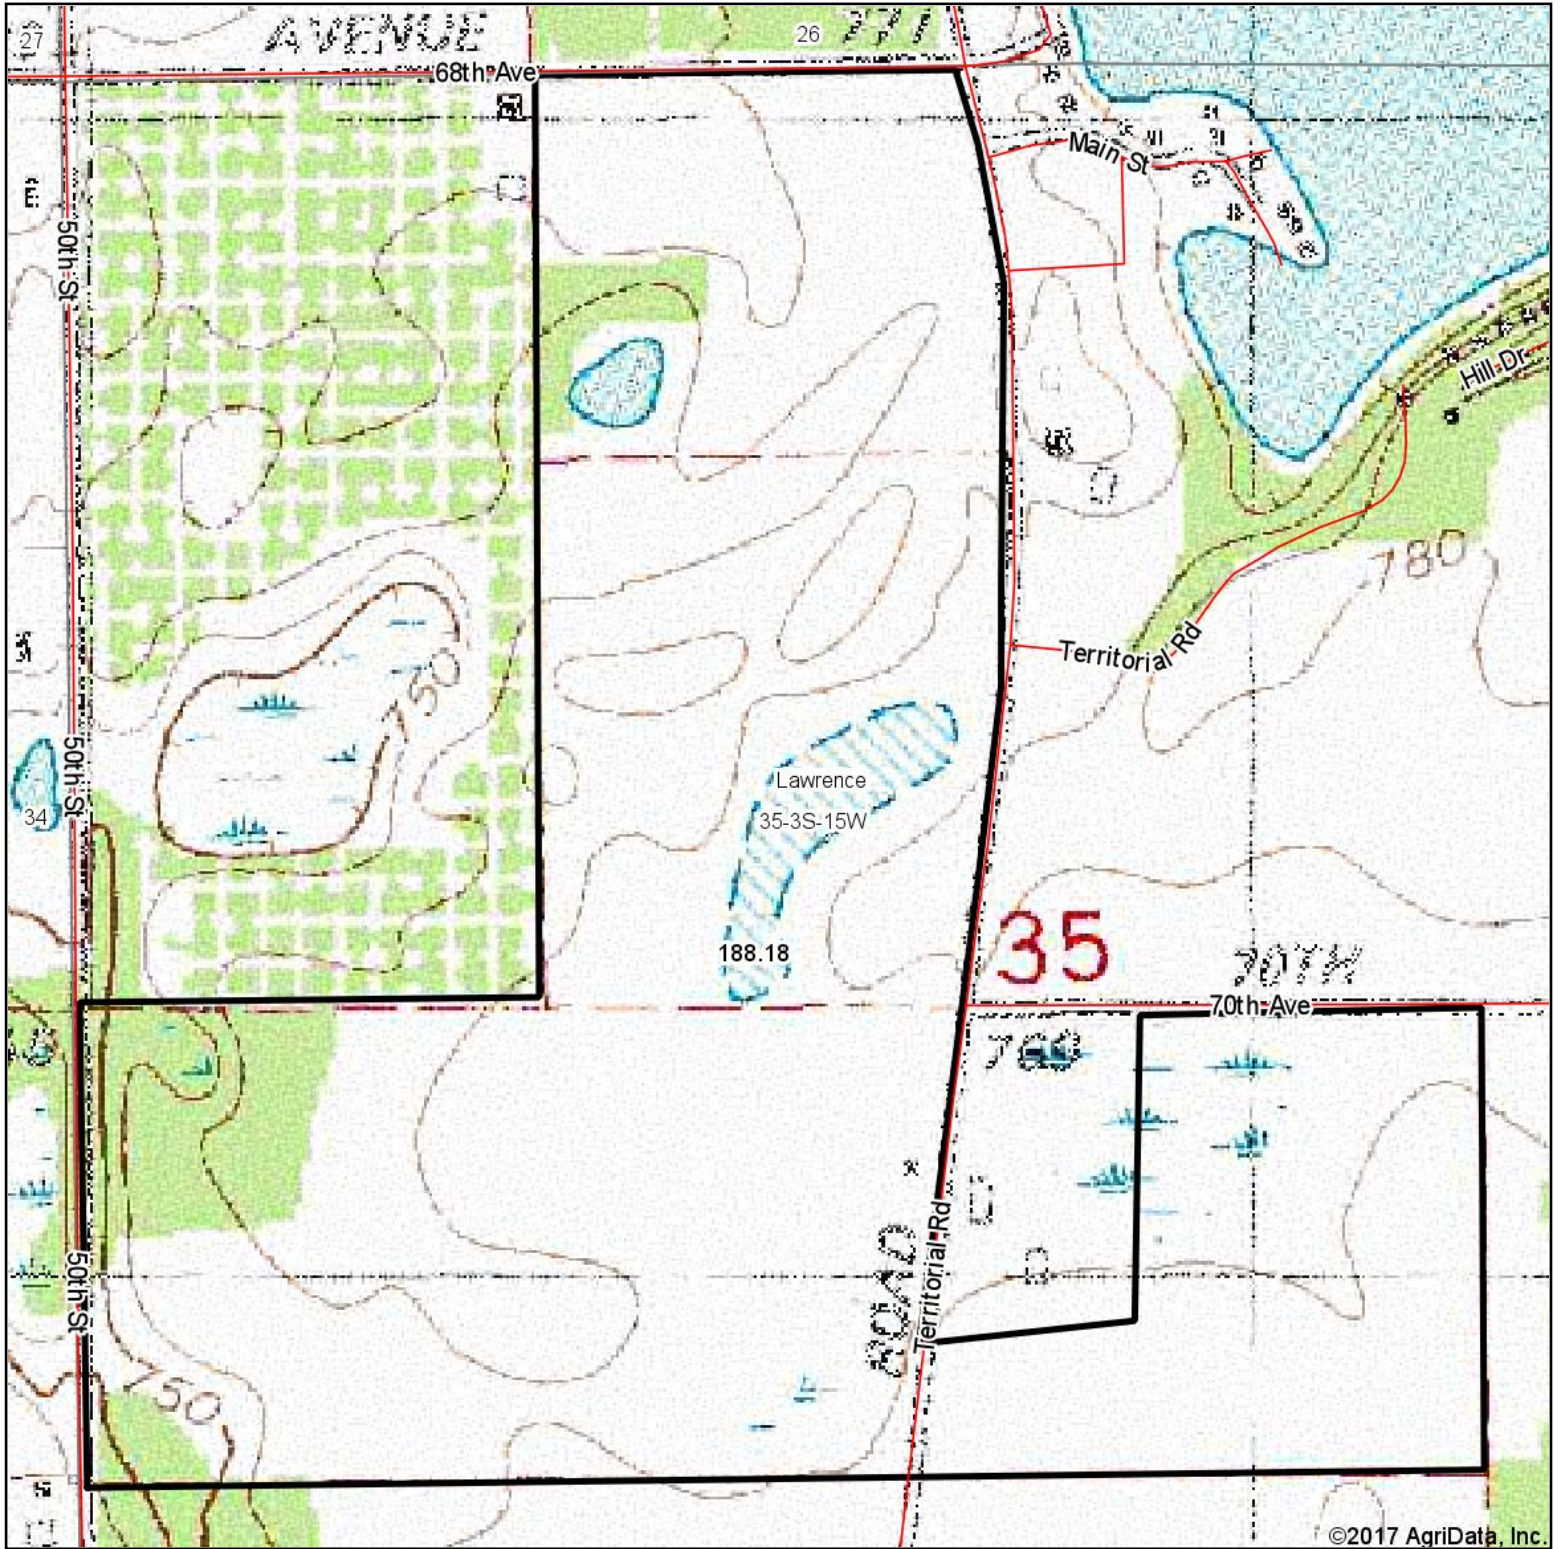

Topography Map

©2017 AgriData, Inc.

map center: 42° 9' 57.17, -86° 1' 27.72

0ft 623ft 1247ft

Maps Provided By:

© AgriData, Inc. 2017

www.AgriDataInc.com

35-3S-15W
Van Buren County
Michigan