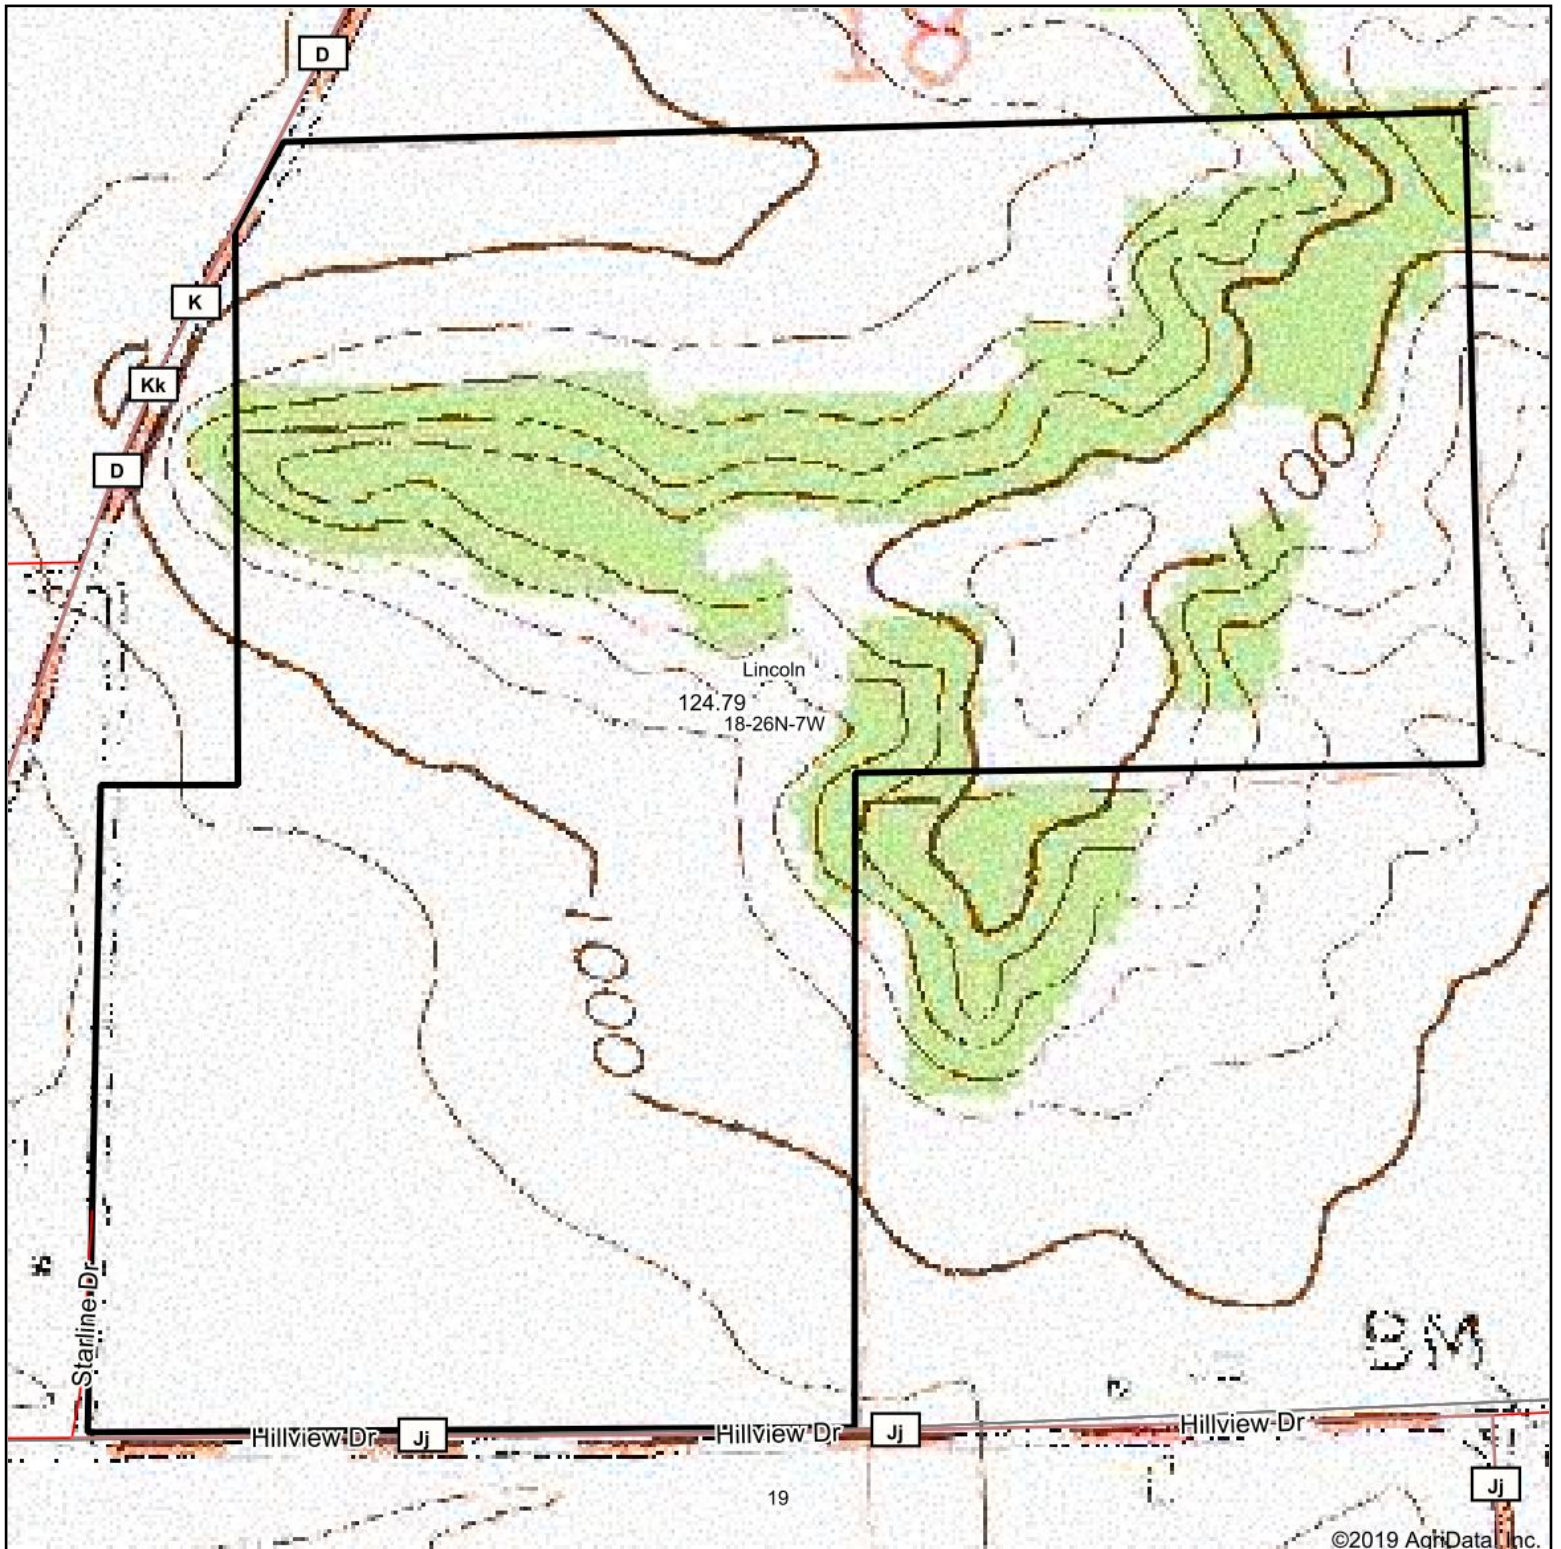

Topography Map

map center: 44° 43' 50.6, -91° 16' 41.74

Maps Provided By:

© AgriData, Inc. 2019

www.AgriDataInc.com

18-26N-7W
Eau Claire County
Wisconsin

3/8/2019