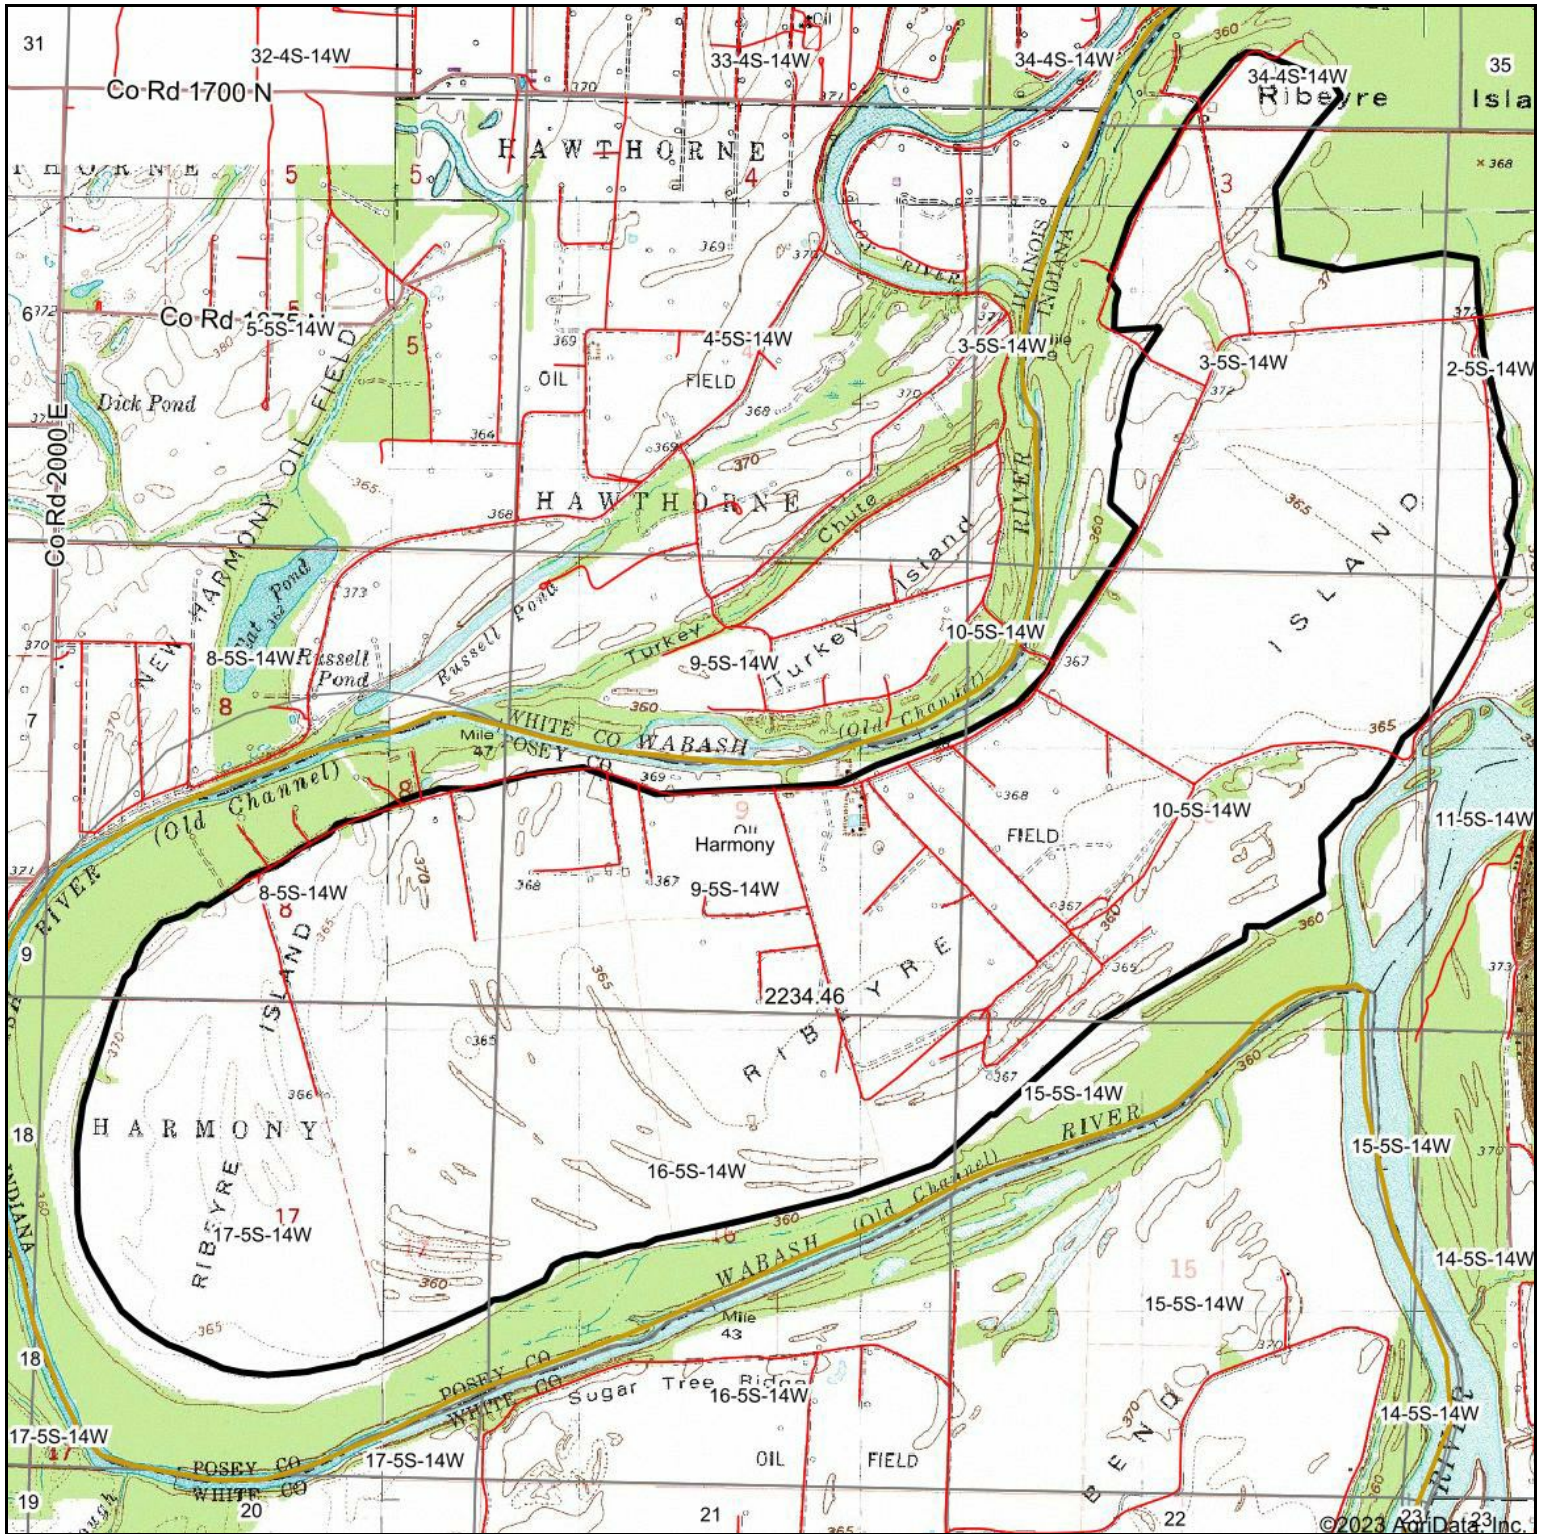

Topography Map

©2023 AgriData, Inc.

map center: 38° 6' 24.78, -87° 59' 4.29

Maps Provided By:

© AgriData, Inc. 2023 www.AgriDataInc.com

9-5S-14W
Posey County
Indiana

4/13/2023